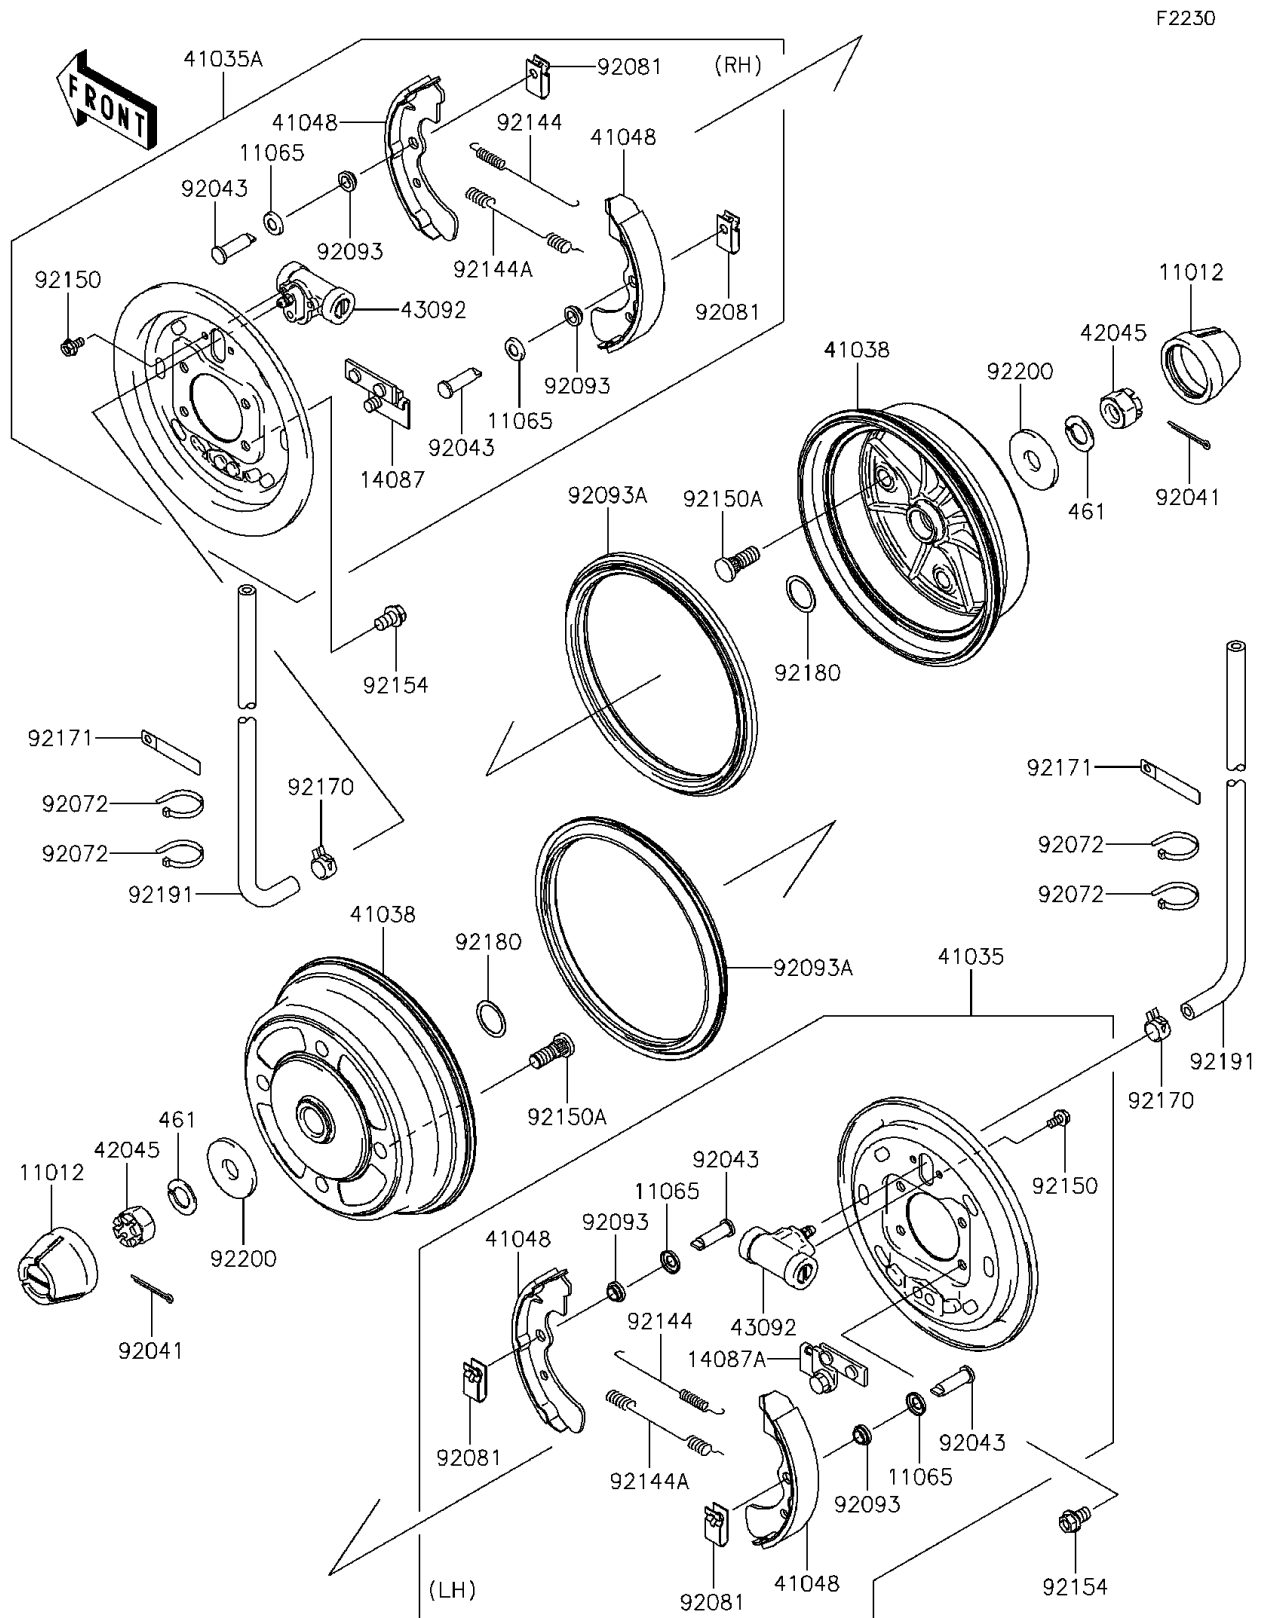

## 2014 MULE™ 4010 Trans4x4® PARTS DIAGRAM

Front Hubs/Brakes

## 2014 MULE™ 4010 Trans4x4® PARTS LIST

Front Hubs/Brakes

ITEM NAME	PART NUMBER	QUANTITY
CAP,WHEEL (Ref # 11012)	11012-1969	1
CAP (Ref # 11065)	11065-1175	1
RETAINER-ASSY,RH (Ref # 14087)	14087-1001	1
RETAINER-ASSY,LH (Ref # 14087A)	14087-1002	1
PANEL-ASSY-BRAKE,FR,LH (Ref # 41035)	41035-7502	1
PANEL-ASSY-BRAKE,FR,RH (Ref # 41035A)	41035-7504	1
DRUM,FRONT BRAKE (Ref # 41038)	41038-7501	1
SHOE-BRAKE (Ref # 41048)	41048-7501	1
NUT,CASTLE,18MM (Ref # 42045)	42045-018	1
CYLINDER,FRONT BRAKE PANEL (Ref # 43092)	43092-1054	1
WASHER-SPRING,18MM (Ref # 461)	461DA1800	1
COTTER,4.0X35 (Ref # 92041)	92041-1053	1
PIN (Ref # 92043)	92043-1636	1
BAND,L=123 (Ref # 92072)	92072-030	1
SPRING,SHOE CLAMP (Ref # 92081)	92081-1904	1
SEAL (Ref # 92093)	92093-1532	1
SEAL,BS184.8X13.5ZS (Ref # 92093A)	92093-1543	1
SPRING,BRAKE (Ref # 92144)	92144-1300	1
SPRING,BRAKE (Ref # 92144A)	92144-1301	1
BOLT,FLANGED,6X12 (Ref # 92150)	92150-1166	1
BOLT (Ref # 92150A)	92150-1366	1
BOLT,FLANGED,10X16 (Ref # 92154)	92154-0803	1
CLAMP (Ref # 92170)	92170-2042	1
CLAMP,L=60 (Ref # 92171)	92171-0652	1
SHIM,25.2X32.5X0.6 (Ref # 92180)	92180-1353	1
TUBE,4.7X9.5X1100 (Ref # 92191)	92191-1525	1
WASHER,18.5X52X4.5 (Ref # 92200)	92200-1474	1