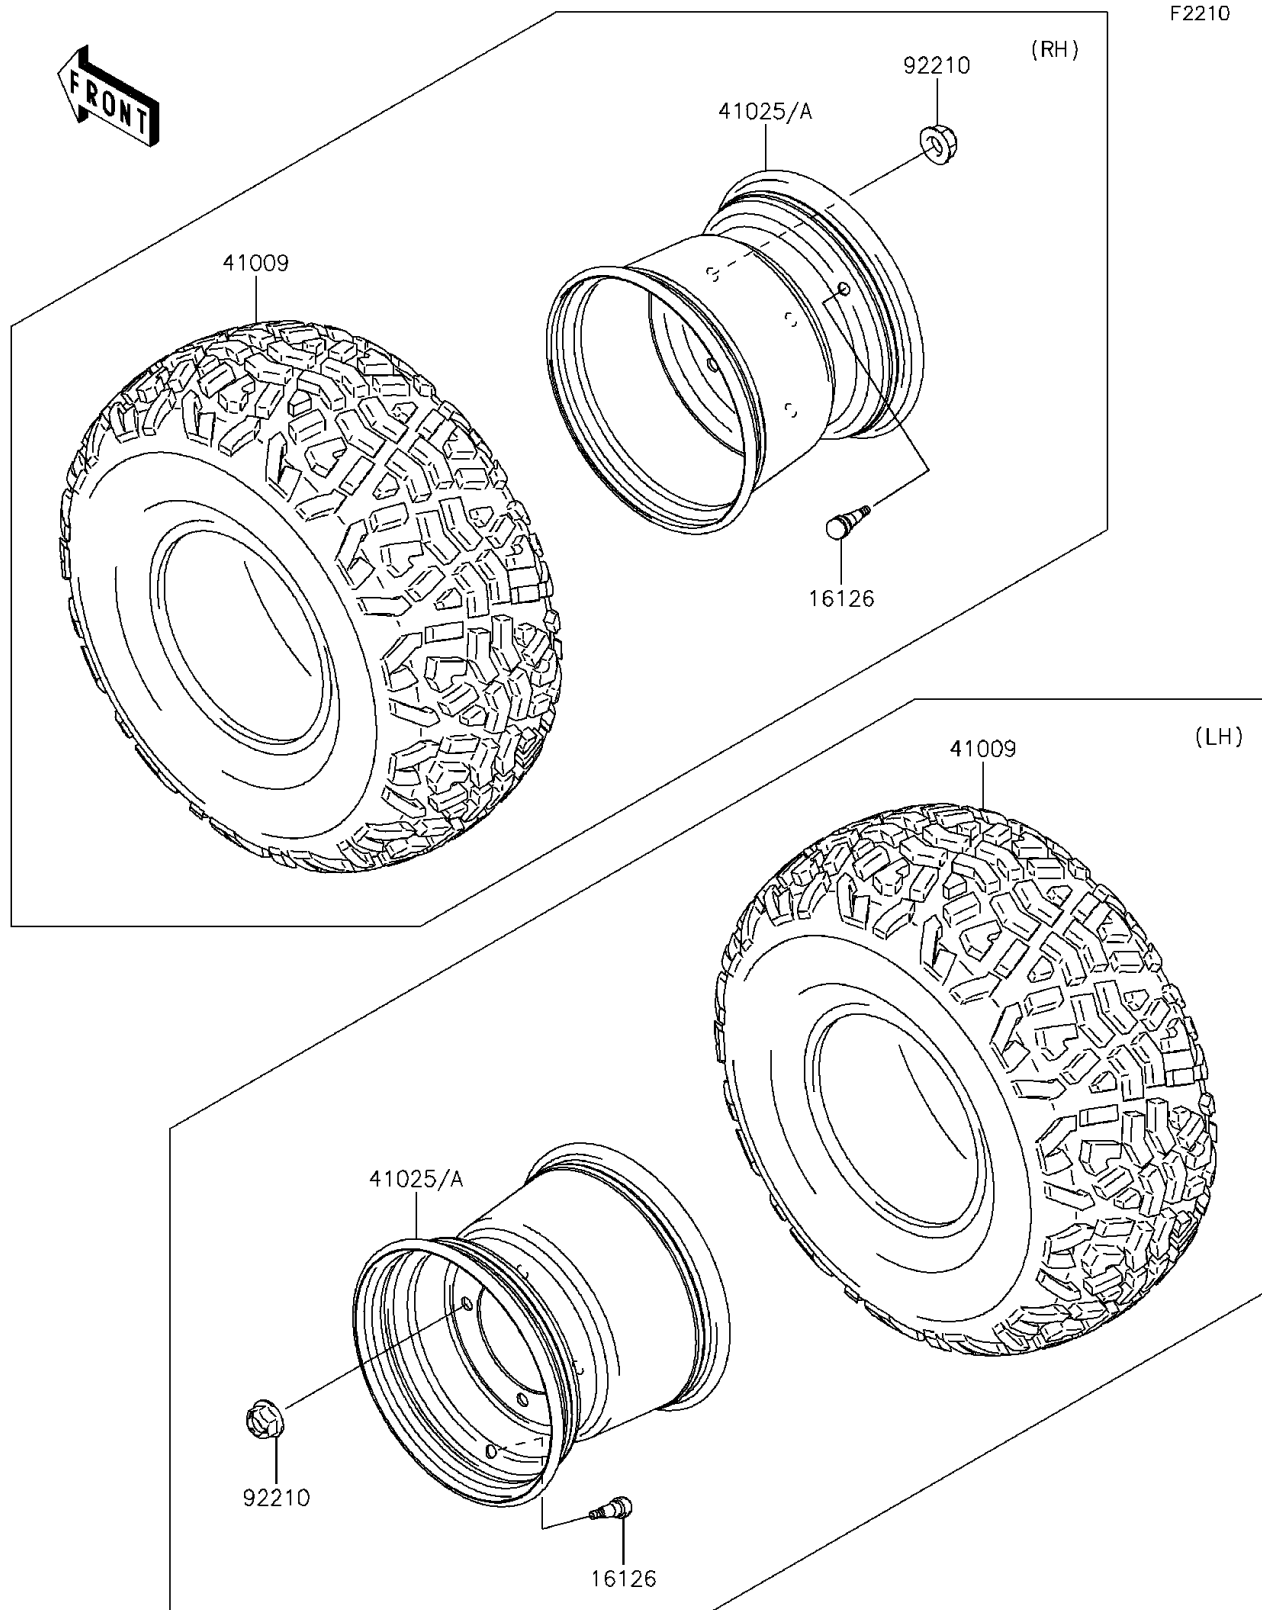

2014 MULE™ 4010 Trans4x4® PARTS DIAGRAM

Wheels/Tires

F2210

2014 MULE™ 4010 Trans4x4® PARTS LIST

Wheels/Tires

ITEM NAME	PART NUMBER	QUANTITY
VALVE (Ref # 16126)	16126-4001	1
TIRE,23X11.00-10 4PR (Ref # 41009)	41009-0294	1
RIM,10X8.5AT,F.S.BLACK (Ref # 41025A)	41025-7504-397	1
NUT,12MM (Ref # 92210)	92210-0603	1