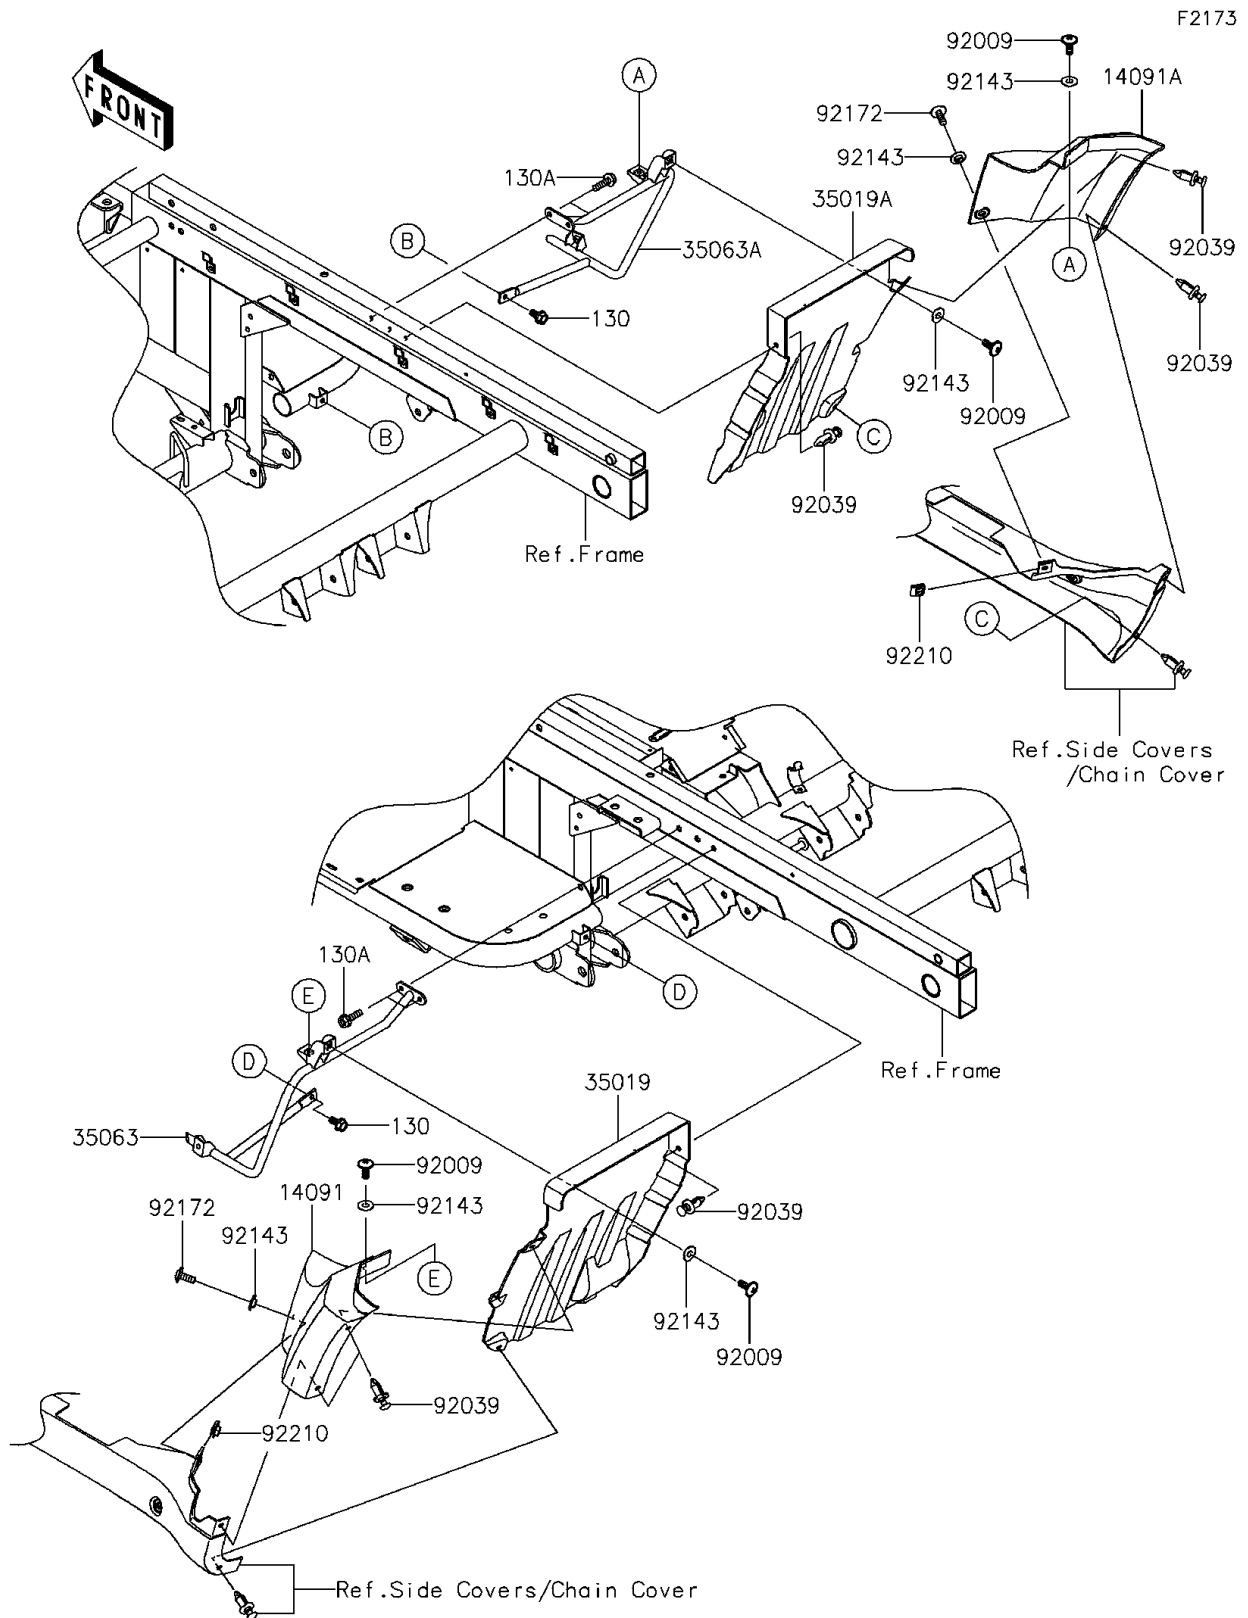

2014 MULE™ 4010 Trans4x4® PARTS DIAGRAM

Flap

2014 MULE™ 4010 Trans4x4® PARTS LIST

Flap

ITEM NAME	PART NUMBER	QUANTITY
BOLT-FLANGED,6X14 (Ref # 130)	130BA0614	1
BOLT-FLANGED,6X20 (Ref # 130A)	130BA0620	1
COVER,REAR FENDER,LWR,LH,F.BLK (Ref # 14091)	14091-0819-6Z	1
COVER,REAR FENDER,LWR,RH,F.BLK (Ref # 14091A)	14091-0820-6Z	1
FLAP,RR,LH (Ref # 35019)	35019-0066	1
FLAP,RR,RH (Ref # 35019A)	35019-0067	1
STAY,RR,LH (Ref # 35063)	35063-0451	1
STAY,RR,RH (Ref # 35063A)	35063-0452	1
SCREW,6X16 (Ref # 92009)	92009-1621	1
RIVET (Ref # 92039)	92039-1229	1
COLLAR (Ref # 92143)	92143-1087	1
SCREW,TAPPING,6X20 (Ref # 92172)	92172-0488	1
NUT,LEAF SPRING,6MM (Ref # 92210)	92210-0624	1