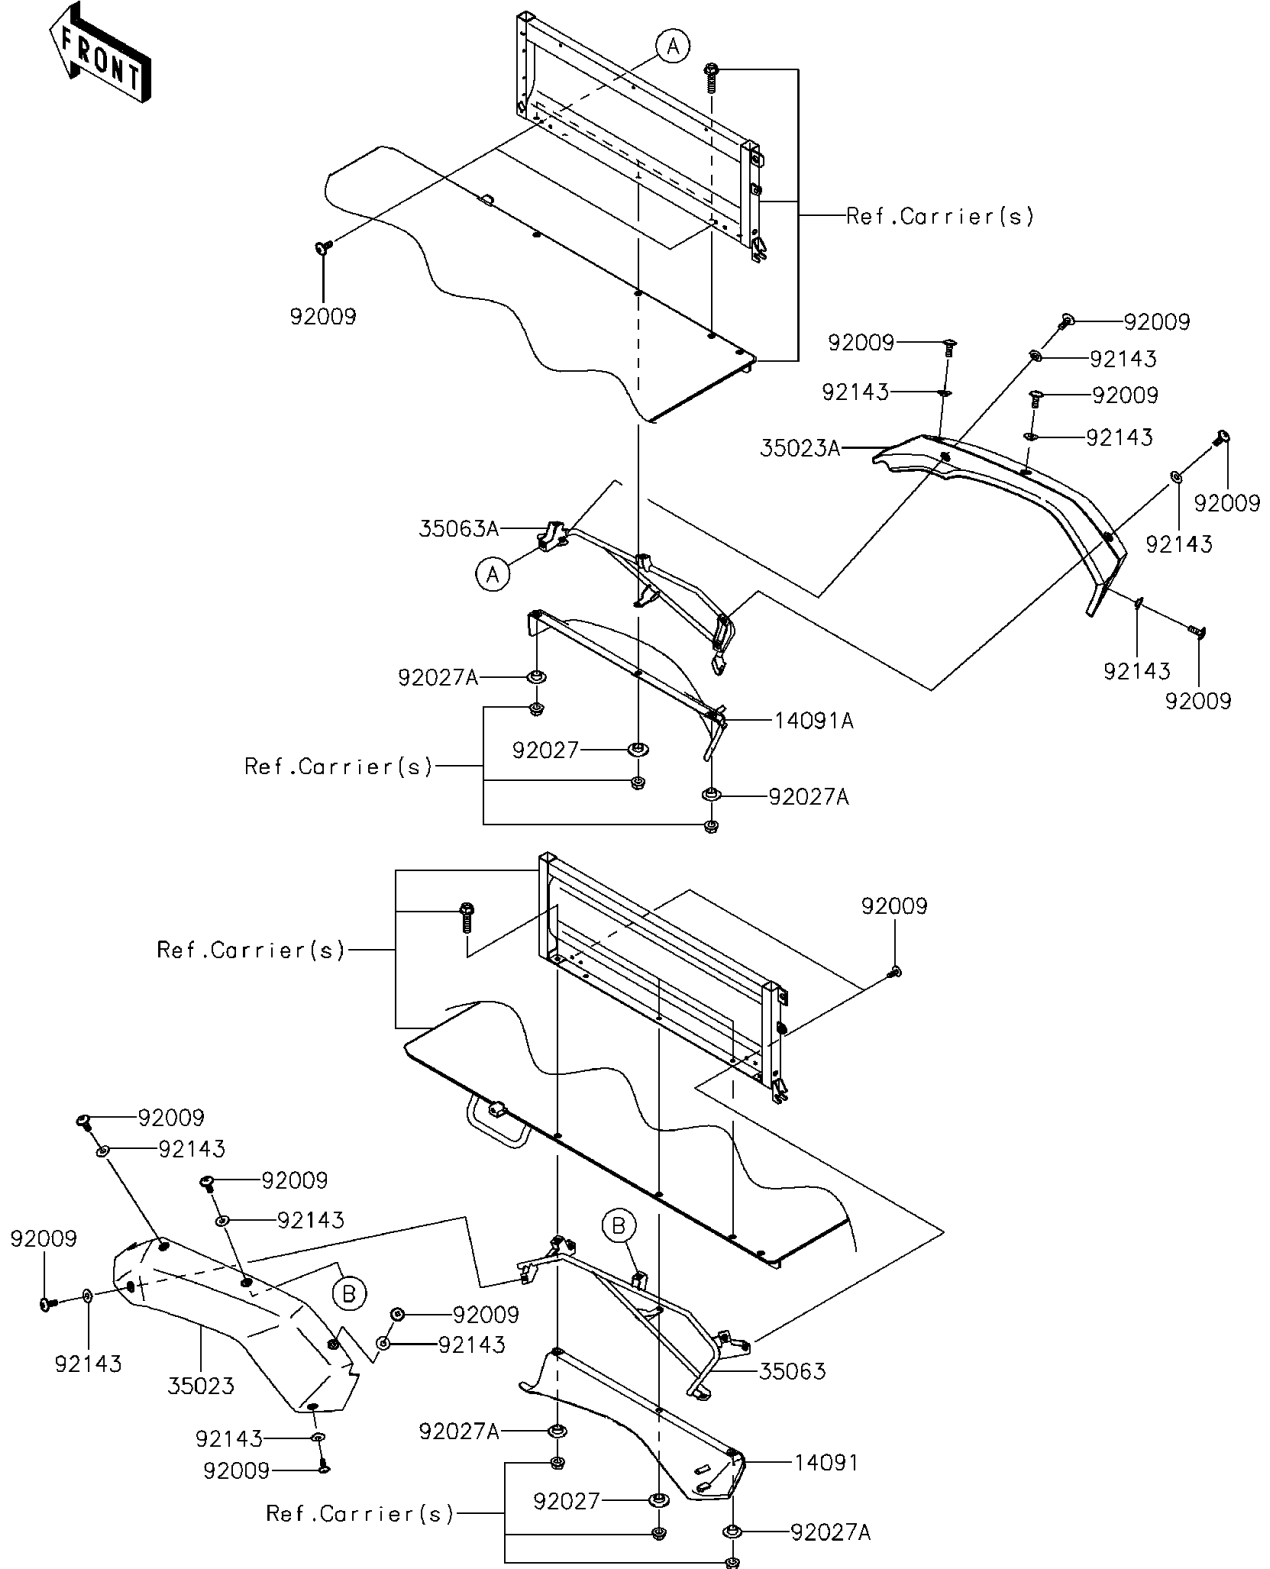

2014 MULE™ 4010 Trans4x4® PARTS DIAGRAM

Rear Fender(s)

F2172

2014 MULE™ 4010 Trans4x4® PARTS LIST

Rear Fender(s)

ITEM NAME	PART NUMBER	QUANTITY
COVER,FENDER,INSIDE,RR,LH (Ref # 14091)	14091-1634	1
COVER,FENDER,INSIDE,RR,RH (Ref # 14091A)	14091-1635	1
FENDER-REAR,LH,F.BLACK (Ref # 35023)	35023-0121-6Z	1
FENDER-REAR,RH,F.BLACK (Ref # 35023A)	35023-0122-6Z	1
STAY,RR,LH (Ref # 35063)	35063-0449	1
STAY,RR,RH (Ref # 35063A)	35063-0450	1
SCREW,6X16 (Ref # 92009)	92009-1621	1
COLLAR (Ref # 92027)	92027-1354	1
COLLAR (Ref # 92027A)	92027-1908	1
COLLAR (Ref # 92143)	92143-1087	1