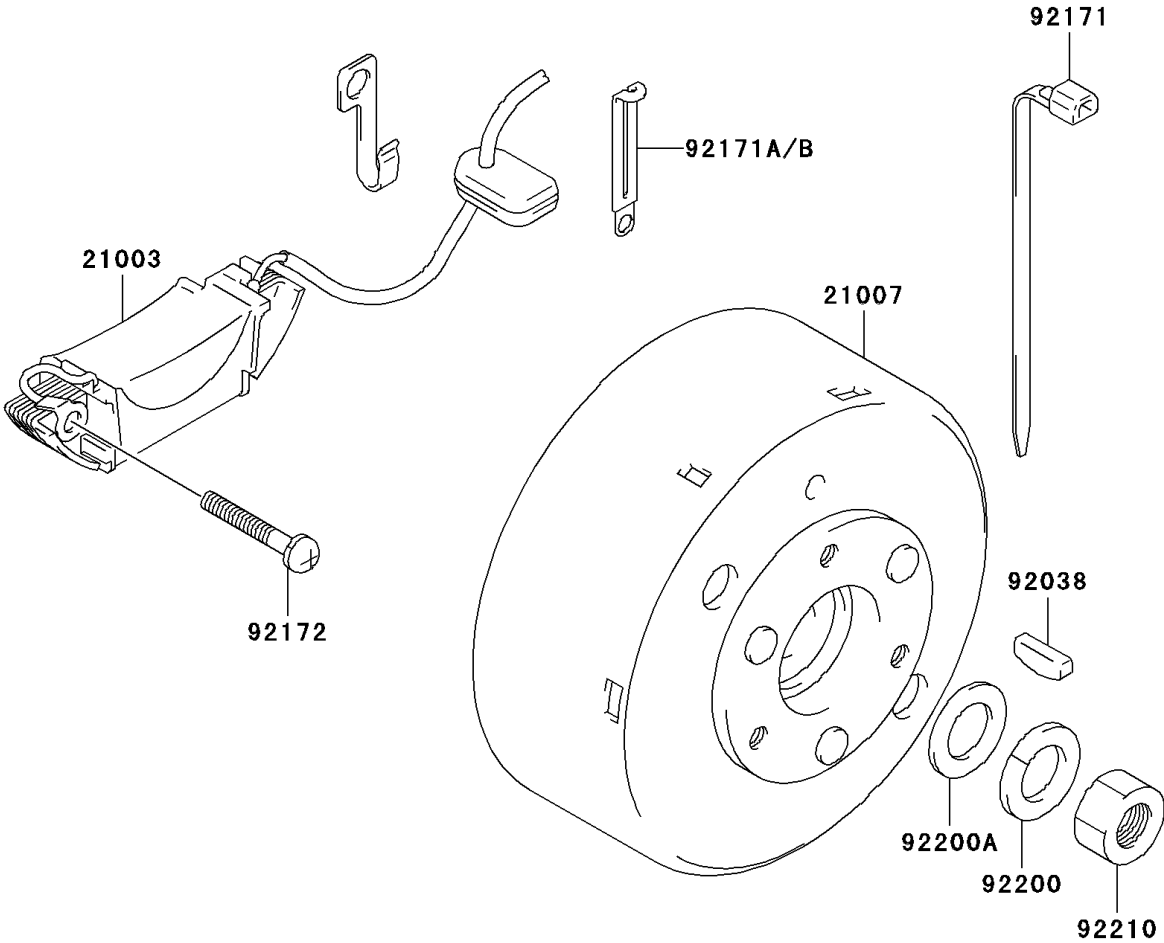

2003 KFX[®]50 PARTS DIAGRAM

Generator

E1810

2003 KFX®50 PARTS LIST

Generator

ITEM NAME	PART NUMBER	QUANTITY
STATOR (Ref # 21003)	21003-S004	1
ROTOR (Ref # 21007)	21007-S005	1
KEY,MAGNETO ROTOR (Ref # 92038)	92038-S001	1
CLAMP,L=125 (Ref # 92171)	92171-S014	1
CLAMP,L=65 (Ref # 92171A)	92171-S033	1
SCREW,MAGNETO COIL (Ref # 92172)	92172-S130	1
WASHER,MAGNETO LOCK (Ref # 92200)	92200-S091	1
WASHER,MAGNETO (Ref # 92200A)	92200-S092	1
NUT (Ref # 92210)	92210-S002	1