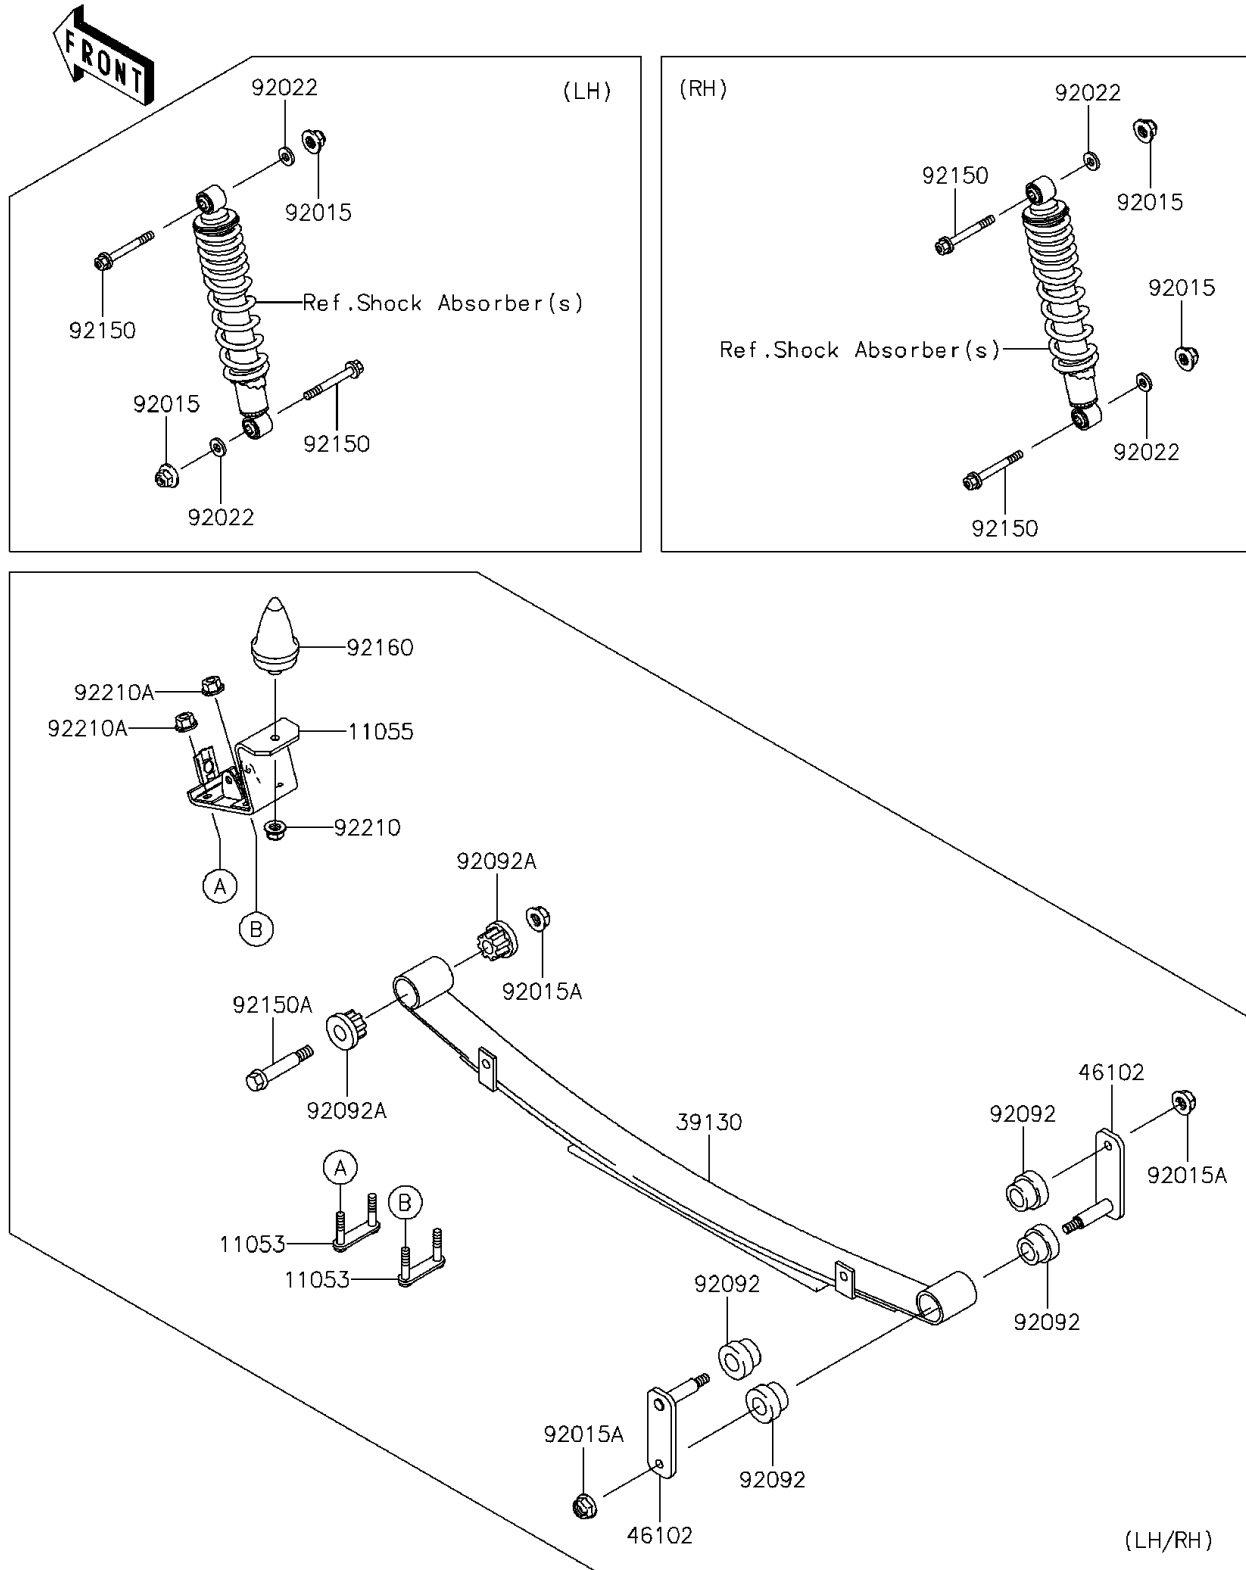

2014 MULE™ 4010 Trans4x4® PARTS DIAGRAM

Rear Suspension

F2153

2014 MULE™ 4010 Trans4x4® PARTS LIST

Rear Suspension

ITEM NAME	PART NUMBER	QUANTITY
BRACKET,LEAF SPRING (Ref # 11053)	11053-7564	1
BRACKET,LEAF SPRING (Ref # 11055)	11055-7504	1
SPRING-LEAF (Ref # 39130)	39130-1066	1
ROD,LEAF SPRING,RR (Ref # 46102)	46102-1338	1
NUT,LOCK,10MM (Ref # 92015)	92015-1597	1
NUT,12MM (Ref # 92015A)	92015-1706	1
WASHER,11.5X20.5X1.6 (Ref # 92022)	92022-1768	1
BUSHING-RUBBER (Ref # 92092)	92092-1083	1
BUSHING-RUBBER (Ref # 92092A)	92092-1084	1
BOLT,FLANGED,10X57 (Ref # 92150)	92150-1227	1
BOLT,12MM (Ref # 92150A)	92150-1284	1
DAMPER,BUMP STOPPER (Ref # 92160)	92160-1136	1
NUT,LOCK,FLANGED,10MM (Ref # 92210)	92210-0276	1
NUT,LOCK,10MM (Ref # 92210A)	92210-1204	1