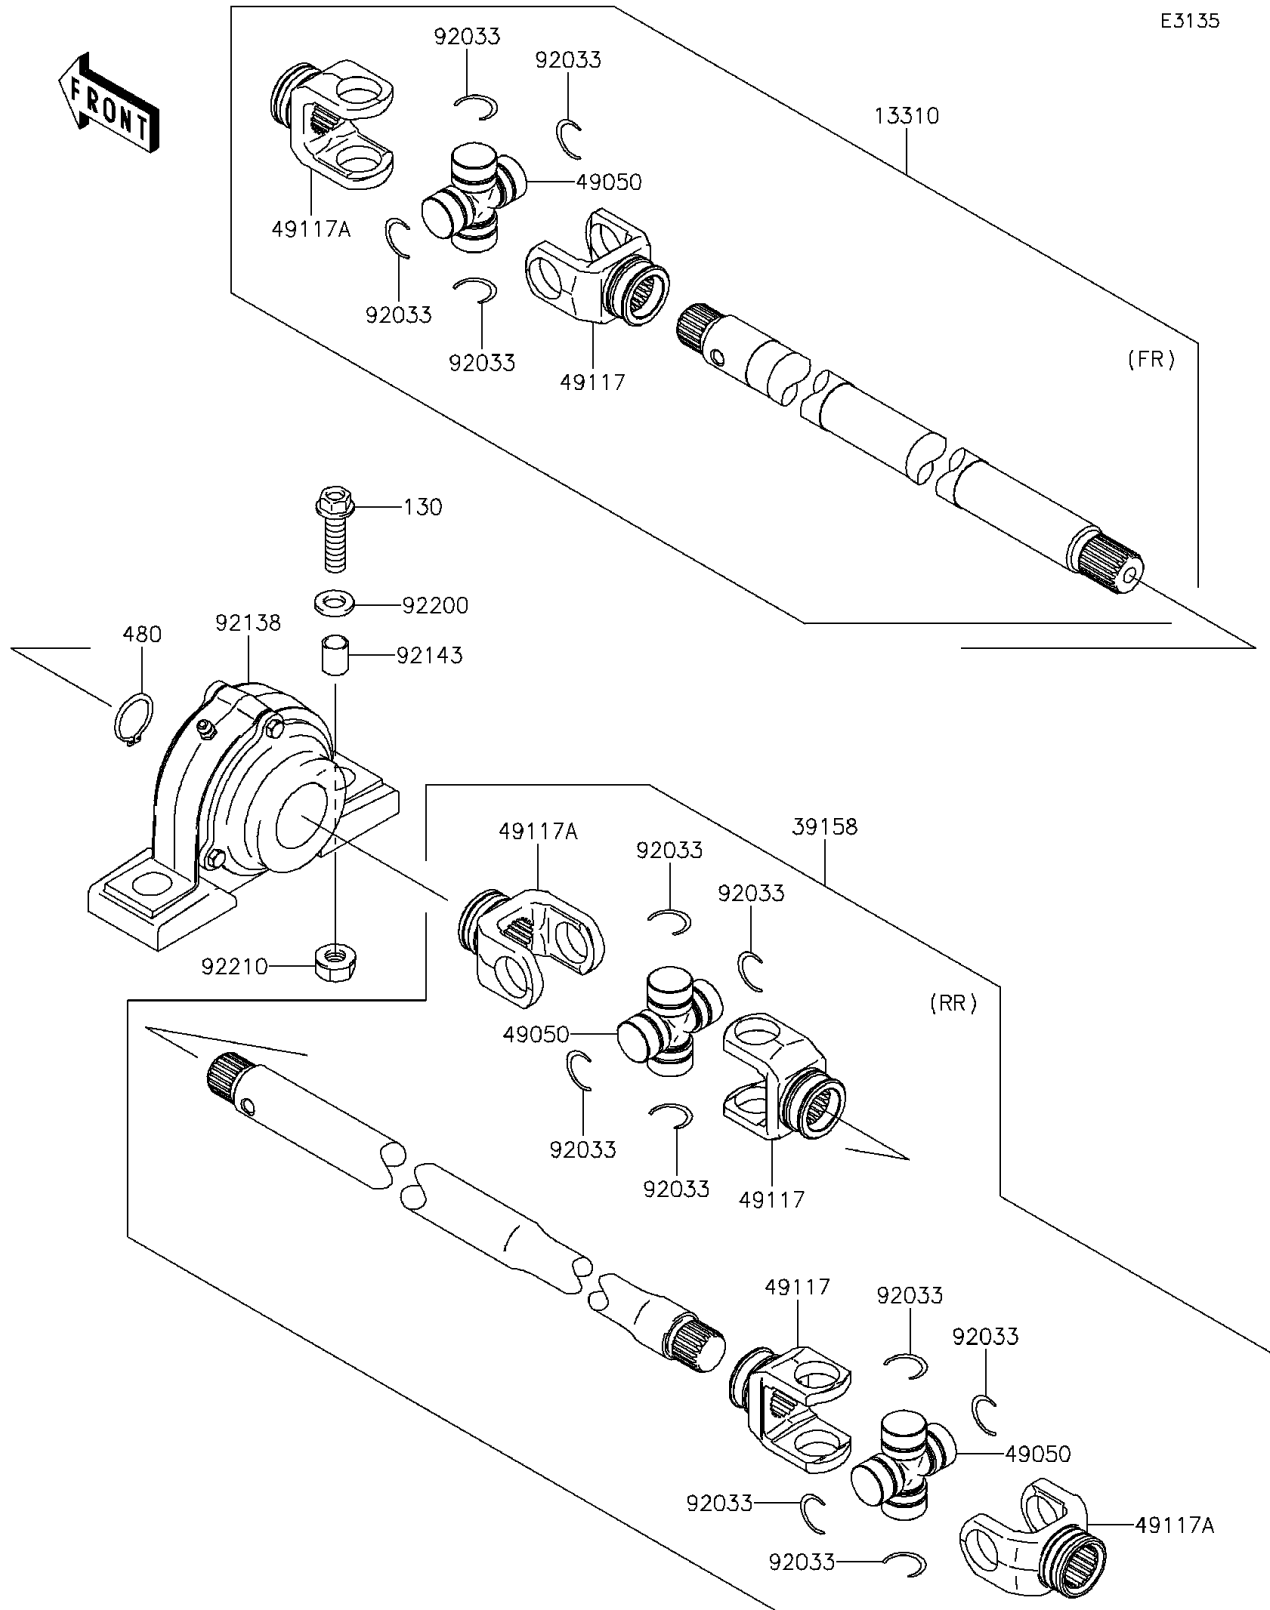

2014 MULE™ 4010 Trans4x4® PARTS DIAGRAM

Drive Shaft-Propeller

E3135

2014 MULE™ 4010 Trans4x4® PARTS LIST

Drive Shaft-Propeller

ITEM NAME	PART NUMBER	QUANTITY
BOLT-FLANGED,10X35 (Ref # 130)	130BA1035	1
SHAFT-ASSY (Ref # 13310)	13310-0572	1
SHAFT-ASSY-DRIVE,RR PROPELLER (Ref # 39158)	39158-0303	1
CIRCLIP-TYPE-C,25MM (Ref # 480)	480J2500	1
SPIDER (Ref # 49050)	49050-1075	1
YOKE,DRIVE (Ref # 49117)	49117-0573	1
YOKE,DRIVE (Ref # 49117A)	49117-0574	1
RING-SNAP (Ref # 92033)	92033-1030	1
BEARING-COMP (Ref # 92138)	92138-0001	1
COLLAR,10.3X12.7X15 (Ref # 92143)	92143-1634	1
WASHER,10.5X19X2.3 (Ref # 92200)	92200-1042	1
NUT,LOCK,10MM (Ref # 92210)	92210-1204	1