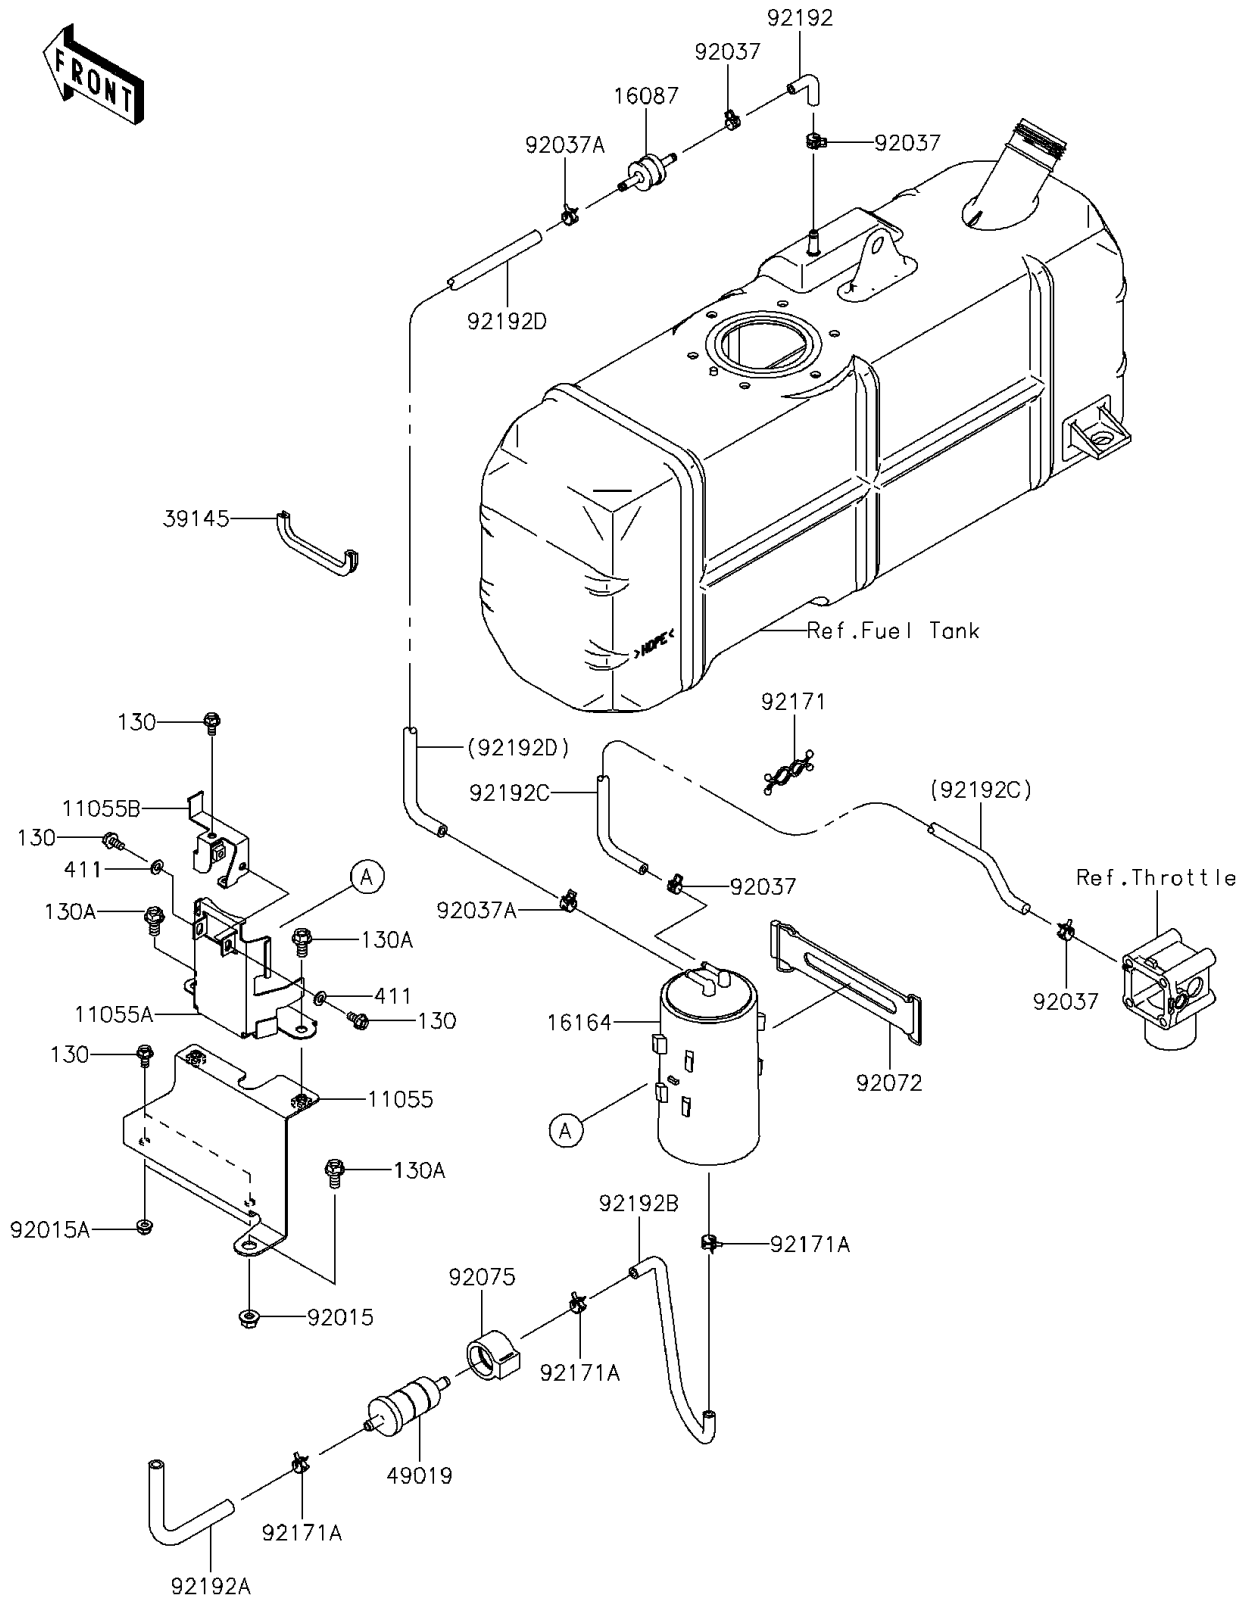

2014 MULE™ 4010 Trans4x4® PARTS DIAGRAM

Fuel Evaporative System

E1650

2014 MULE™ 4010 Trans4x4® PARTS LIST

Fuel Evaporative System

ITEM NAME	PART NUMBER	QUANTITY
BRACKET,LWR (Ref # 11055)	11055-0262	1
BRACKET,UPP (Ref # 11055A)	11055-0263	1
BRACKET,UPP (Ref # 11055B)	11055-1126	1
BOLT-FLANGED,6X12 (Ref # 130)	130BB0612	1
BOLT-FLANGED,8X16 (Ref # 130A)	130BB0816	1
VALVE-CHECK (Ref # 16087)	16087-0703	1
CANISTER (Ref # 16164)	16164-0007	1
TRIM-SEAL,L=110 (Ref # 39145)	39145-0034	1
WASHER-PLAIN,6.5X13X1 (Ref # 411)	411AB0600	1
FILTER-FUEL (Ref # 49019)	49019-1055	1
NUT,LOCK,FLANGED,8MM (Ref # 92015)	92015-1397	1
NUT,LOCK,FLANGED,6MM (Ref # 92015A)	92015-1603	1
CLAMP,TUBE (Ref # 92037)	92037-1461	1
CLAMP,TUBE (Ref # 92037A)	92037-1505	1
BAND,L=168 (Ref # 92072)	92072-1306	1
DAMPER,FUEL FILTER (Ref # 92075)	92075-1853	1
CLAMP (Ref # 92171)	92171-0476	1
CLAMP (Ref # 92171A)	92171-0515	1
TUBE,FUEL TANK-CHECK VALVE (Ref # 92192)	92192-0067	1
TUBE,FILTER-AIR (Ref # 92192A)	92192-0609	1
TUBE,CANISTER-FUEL FILTER (Ref # 92192B)	92192-0620	1
TUBE,4.5X9.5X2000 (Ref # 92192C)	92192-0908	1
TUBE (Ref # 92192D)	92192-1160	1