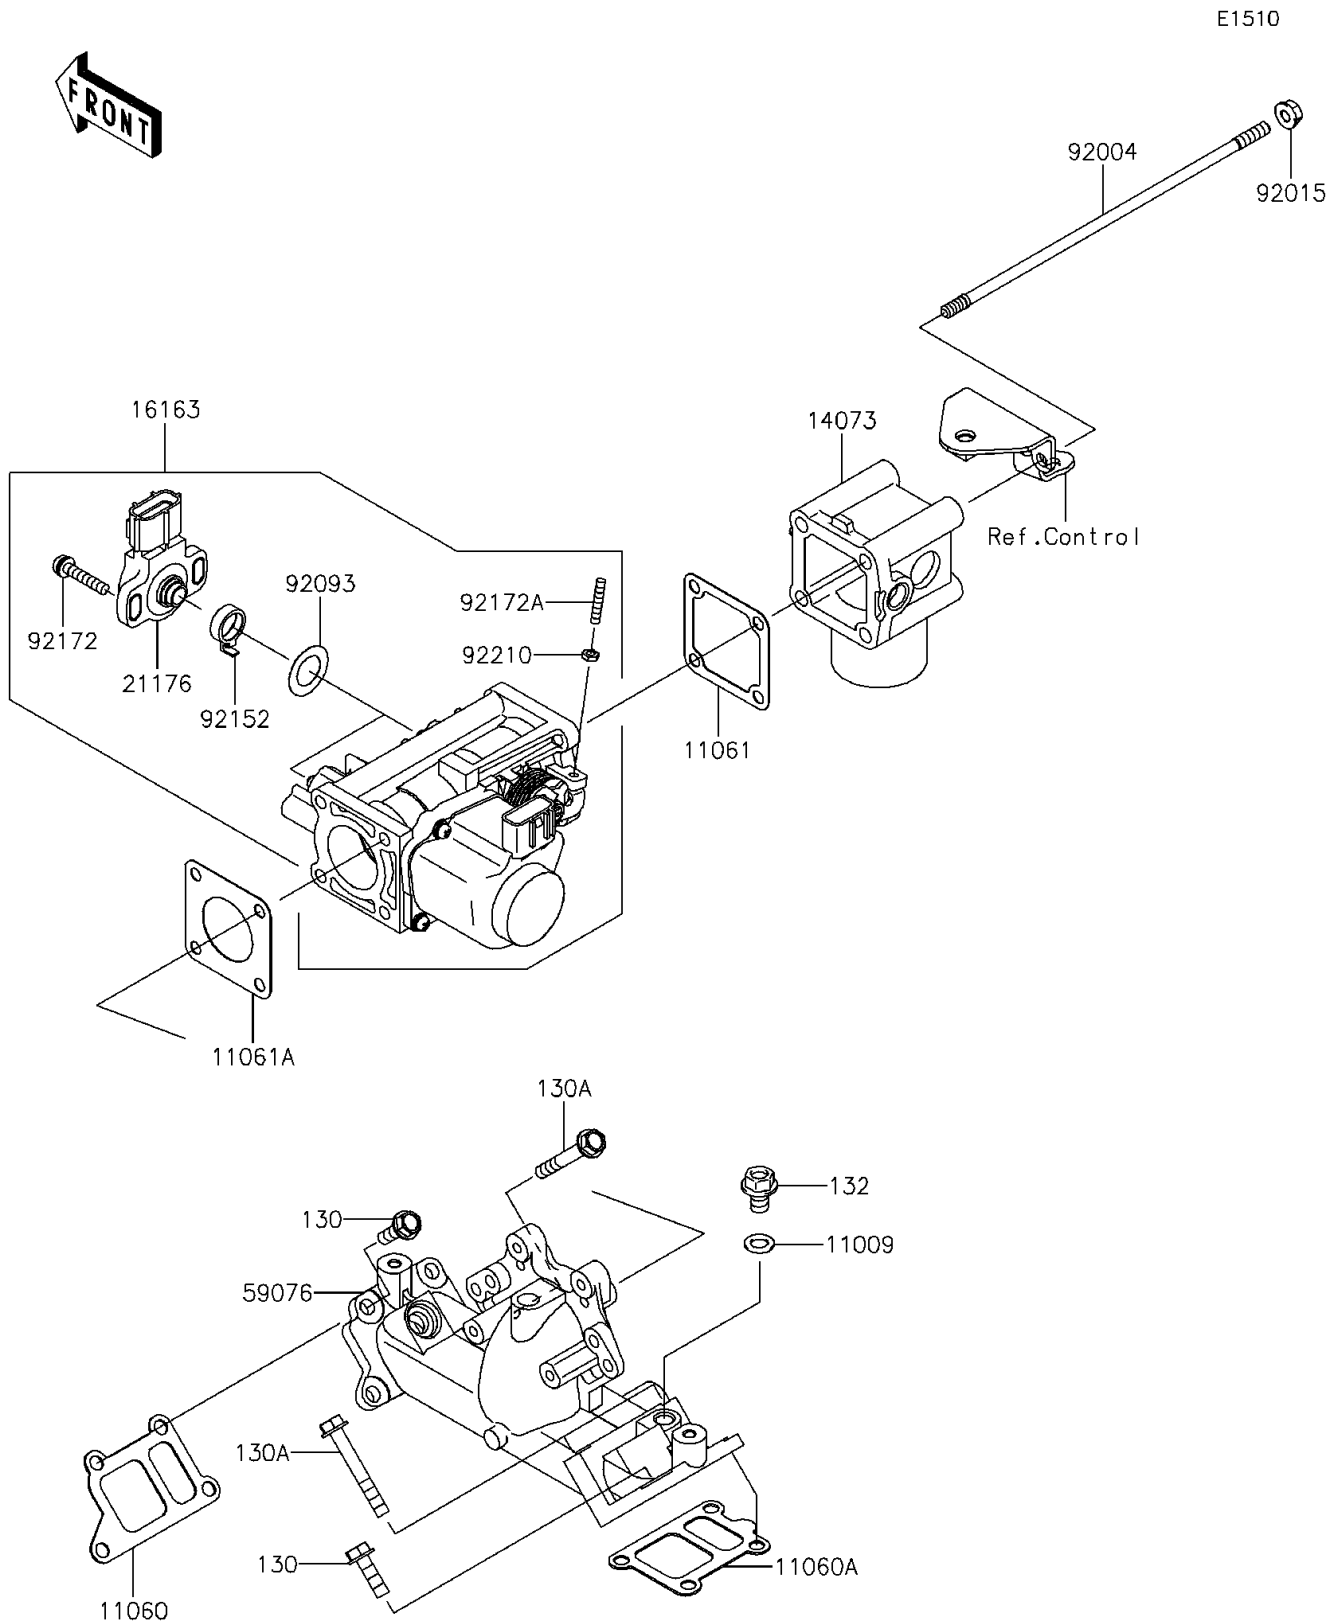

2014 MULE™ 4010 Trans4x4® PARTS DIAGRAM

Throttle

2014 MULE™ 4010 Trans4x4® PARTS LIST

Throttle

ITEM NAME	PART NUMBER	QUANTITY
GASKET,8.2X14X1.0 (Ref # 11009)	11009-1344	1
GASKET,INTAKE MANIFOLD (Ref # 11060)	11060-2087	1
GASKET,INTAKE MANIFOLD (Ref # 11060A)	11060-2088	1
GASKET (Ref # 11061)	11061-0861	1
GASKET (Ref # 11061A)	11061-2179	1
BOLT-FLANGED,6X20 (Ref # 130)	130BA0620	1
BOLT-FLANGED,6X45 (Ref # 130A)	130CA0645	1
BOLT-FLANGED-SMALL,8X12 (Ref # 132)	132BB0812	1
DUCT (Ref # 14073)	14073-0780	1
THROTTLE-ASSY (Ref # 16163)	16163-0793	1
SENSOR (Ref # 21176)	21176-2112	1
MANIFOLD-INTAKE (Ref # 59076)	59076-2092	1
STUD,6X200 (Ref # 92004)	92004-2161	1
NUT,FLANGED,6MM (Ref # 92015)	92015-1367	1
SEAL (Ref # 92093)	92093-2133	1
COLLAR (Ref # 92152)	92152-2093	1
SCREW (Ref # 92172)	92172-0254	1
SCREW (Ref # 92172A)	92172-2106	1
NUT (Ref # 92210)	92210-2120	1