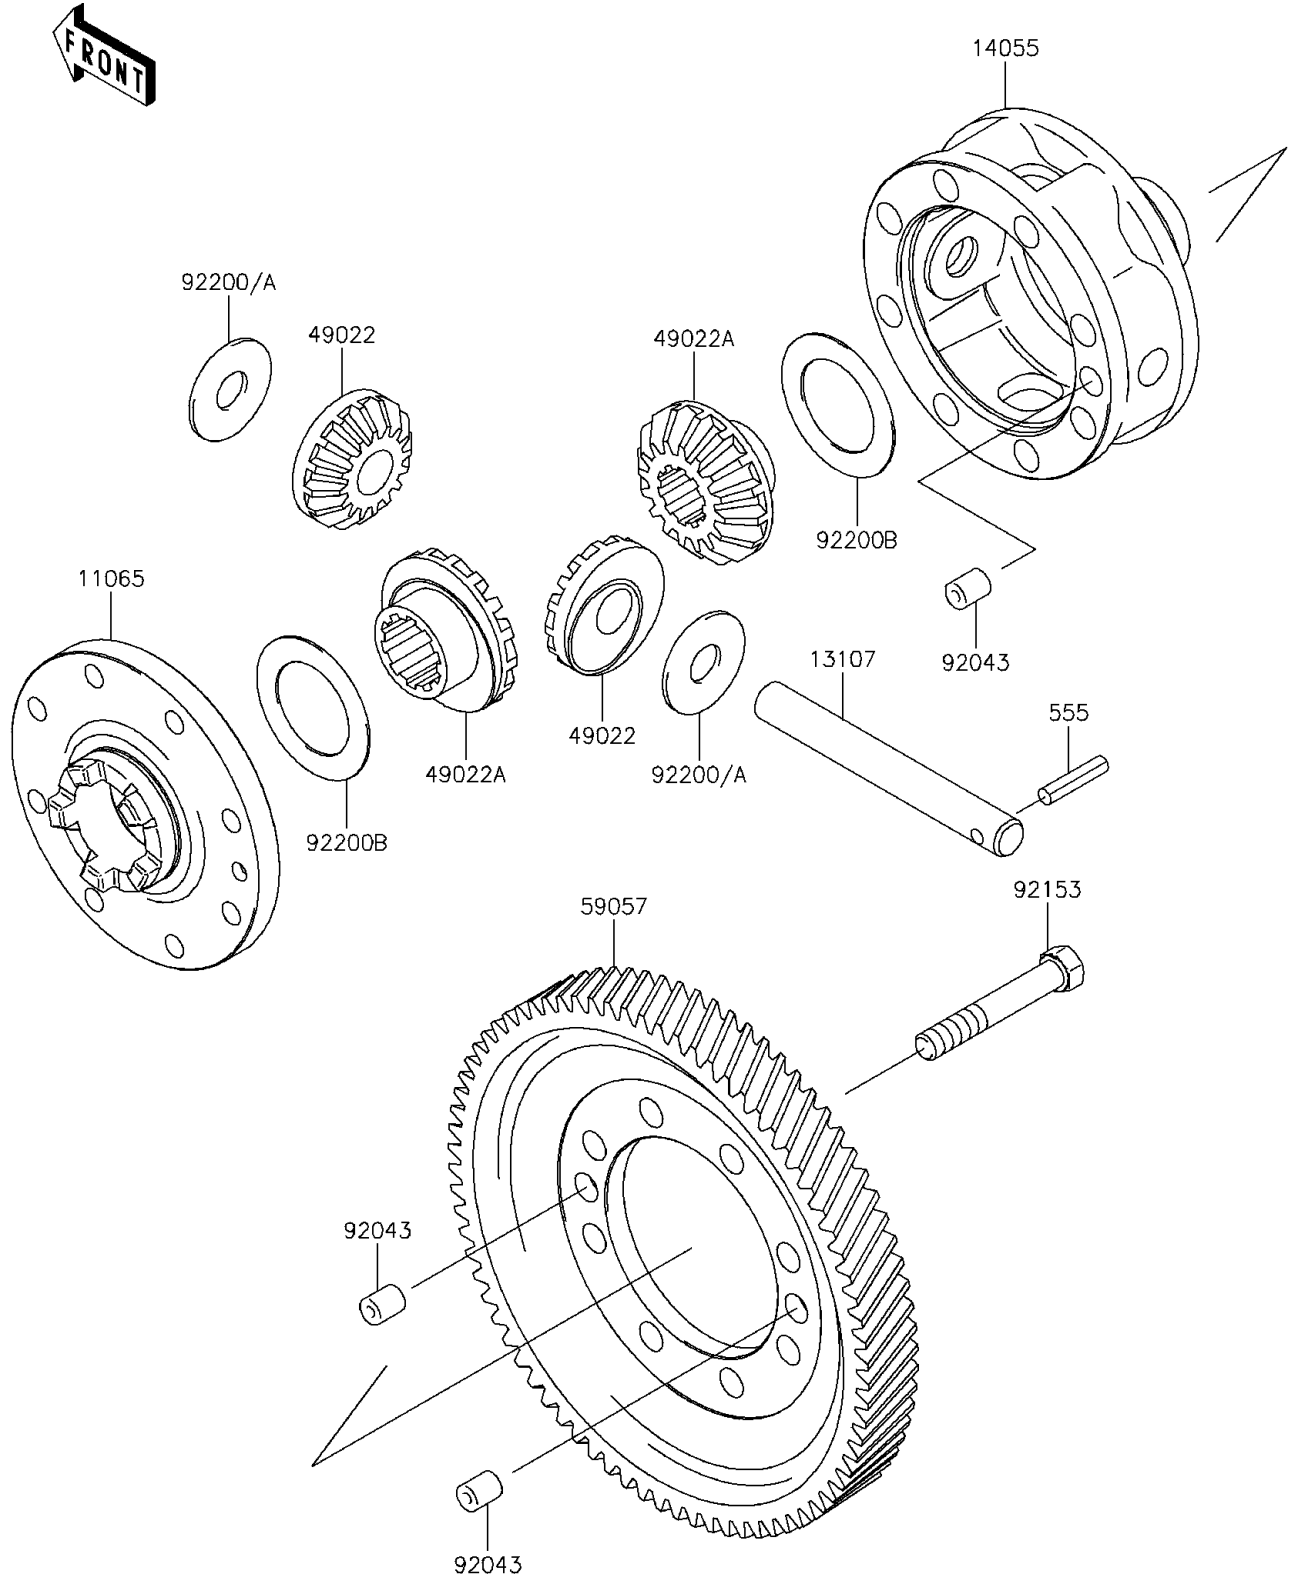

2014 MULE™ 4010 Trans4x4® PARTS DIAGRAM

Differential

E1451

2014 MULE™ 4010 Trans4x4® PARTS LIST

Differential

ITEM NAME	PART NUMBER	QUANTITY
CAP,GEAR CASE (Ref # 11065)	11065-0033	1
SHAFT (Ref # 13107)	13107-0009	1
CASE-GEAR,DIFFERENTIAL (Ref # 14055)	14055-0003	1
GEAR-BEVEL,10T (Ref # 49022)	49022-1105	1
GEAR-BEVEL,16T (Ref # 49022A)	49022-1117	1
PIN-SPRING (Ref # 555)	555A0525	1
GEAR-HELICAL,DIFFERENTIAL (Ref # 59057)	59057-0002	1
PIN,10X12 (Ref # 92043)	92043-0029	1
BOLT,10X63 (Ref # 92153)	92153-0331	1
WASHER,14.5X38X1.2 (Ref # 92200)	92200-0021	1
WASHER,14.5X38X1.0 (Ref # 92200A)	92200-1044	1
WASHER,35.5X54X1.0 (Ref # 92200B)	92200-1045	1