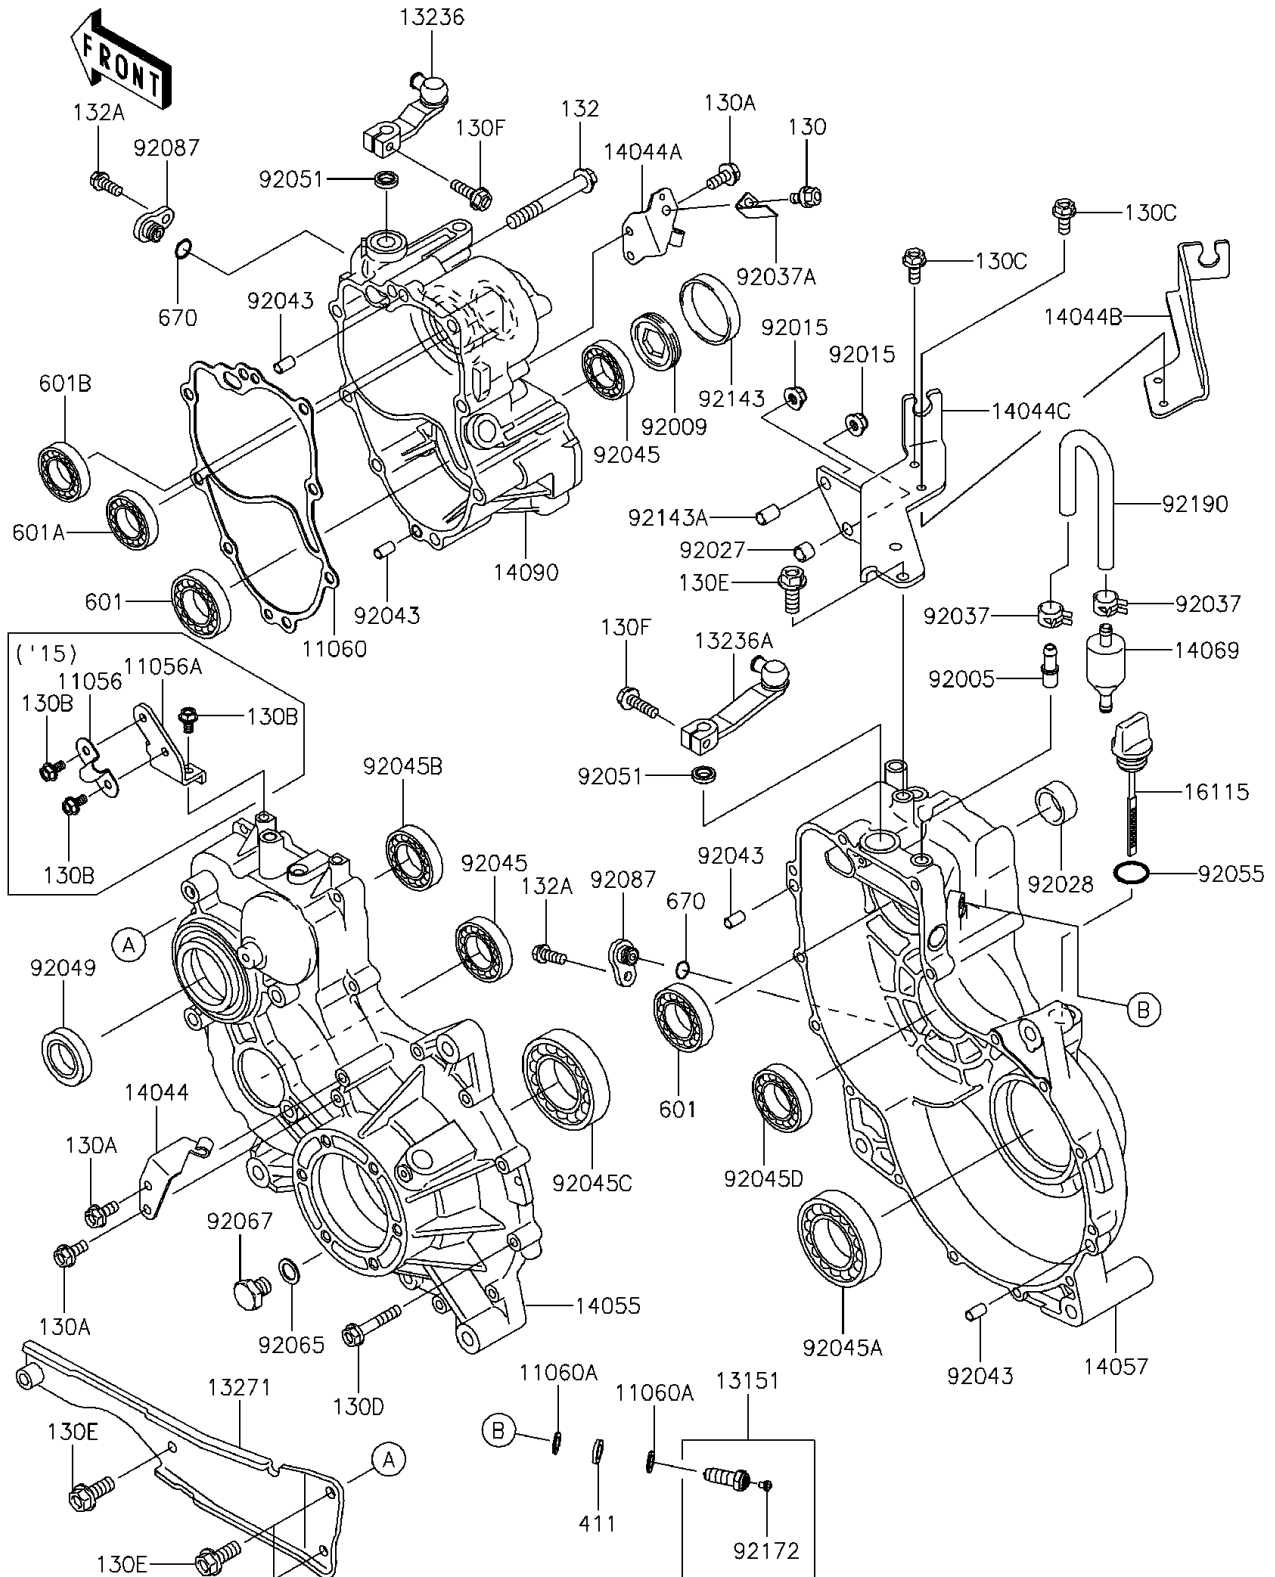

## 2014 MULE™ 4010 Trans4x4® PARTS LIST

Gear Box

ITEM NAME	PART NUMBER	QUANTITY
GASKET,GEAR CASE COVER (Ref # 11060)	11060-1310	1
GASKET (Ref # 11060A)	11060-1966	1
SWITCH-COMP (Ref # 13151)	13151-1093	1
LEVER-COMP (Ref # 13236)	13236-1363	1
LEVER-COMP (Ref # 13236A)	13236-1372	1
PLATE (Ref # 13271)	13271-1604	1
HOLDER-CABLE (Ref # 14044)	14044-0003	1
HOLDER-CABLE (Ref # 14044A)	14044-0004	1
HOLDER-CABLE,HI/LOW (Ref # 14044B)	14044-1075	1
HOLDER-CABLE (Ref # 14044C)	14044-1098	1
CASE-GEAR,LH (Ref # 14055)	14055-0035	1
CASE-COMP-GEAR,RH (Ref # 14057)	14057-0011	1
BREATHER (Ref # 14069)	14069-1051	1
COVER,GEAR CASE,HI/LOW (Ref # 14090)	14090-1238	1
CAP-OIL FILLER (Ref # 16115)	16115-1060	1
FITTING,BREATHER (Ref # 92005)	92005-1127	1
SCREW,55MM (Ref # 92009)	92009-1290	1
NUT,8MM (Ref # 92015)	92015-1432	1
COLLAR,8.8X12X9 (Ref # 92027)	92027-1568	1
BUSHING,23X30X13 (Ref # 92028)	92028-132	1
CLAMP,TUBE (Ref # 92037)	92037-1505	1
CLAMP (Ref # 92037A)	92037-1680	1
PIN,6.2X8X14 (Ref # 92043)	92043-1263	1
BEARING-BALL,TMB304CCM (Ref # 92045)	92045-1142	1
BEARING-BALL,6010CM (Ref # 92045A)	92045-1162	1
BEARING-BALL,62/28 (Ref # 92045B)	92045-1207	1
BEARING-BALL,6210CM (Ref # 92045C)	92045-1213	1
BEARING-BALL,TMB205JR2 (Ref # 92045D)	92045-1285	1
SEAL-OIL,TC28X47X7 (Ref # 92049)	92049-1297	1