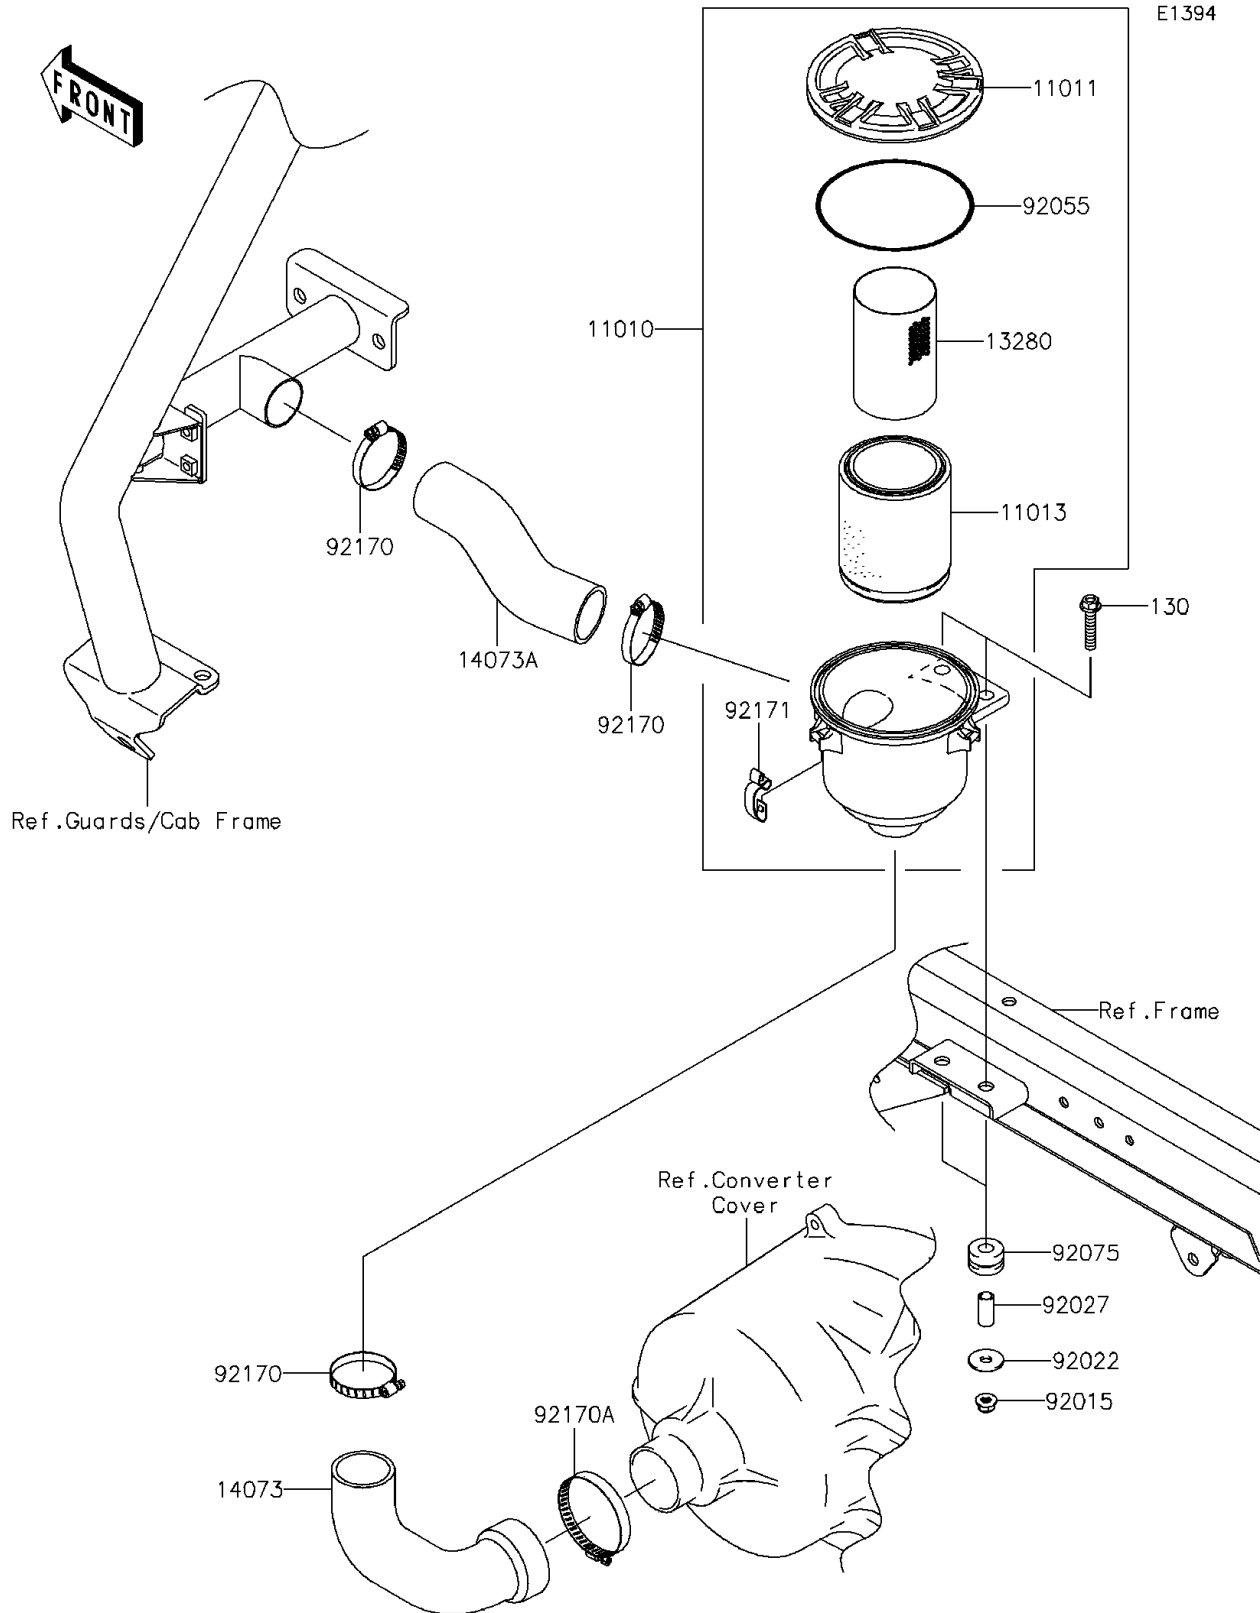

2014 MULE™ 4010 Trans4x4® PARTS DIAGRAM

Air Cleaner-Belt Converter

2014 MULE™ 4010 Trans4x4® PARTS LIST

Air Cleaner-Belt Converter

ITEM NAME	PART NUMBER	QUANTITY
FILTER-ASSY-AIR (Ref # 11010)	11010-0172	1
CASE-AIR FILTER,CAP (Ref # 11011)	11011-0135	1
ELEMENT-AIR FILTER (Ref # 11013)	11013-0037	1
BOLT-FLANGED,8X40 (Ref # 130)	130BA0840	1
HOLDER (Ref # 13280)	13280-0312	1
DUCT,AIR FILTER-CVT (Ref # 14073)	14073-0198	1
DUCT,BAR-AIR FILTER (Ref # 14073A)	14073-0237	1
NUT,8MM (Ref # 92015)	92015-1432	1
WASHER,9X28X2.3 (Ref # 92022)	92022-1632	1
COLLAR (Ref # 92027)	92027-4012	1
RING-O,122X4 (Ref # 92055)	92055-0167	1
DAMPER (Ref # 92075)	92075-1736	1
CLAMP (Ref # 92170)	92170-1674	1
CLAMP (Ref # 92170A)	92170-1764	1
CLAMP (Ref # 92171)	92171-0225	1