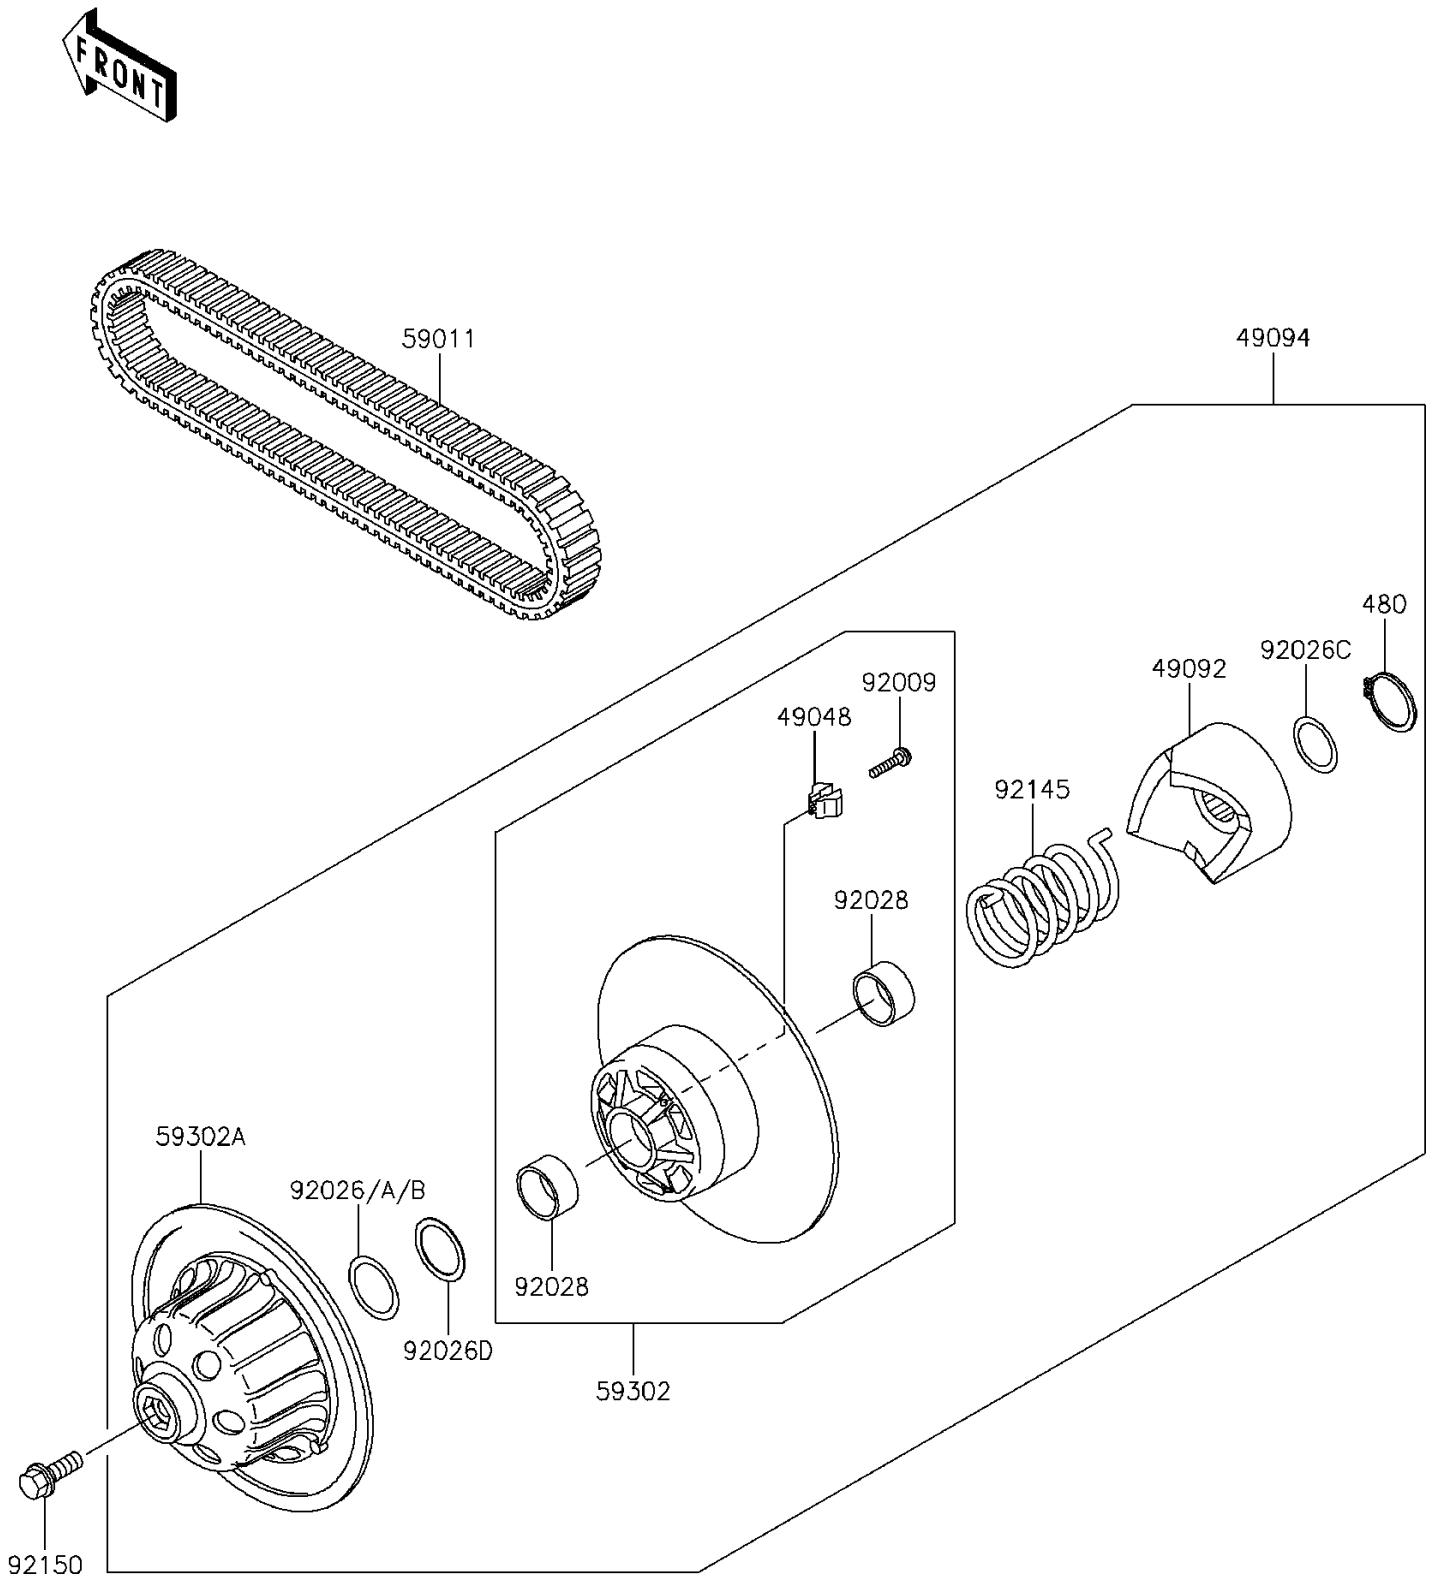

2014 MULE™ 4010 Trans4x4® PARTS DIAGRAM

Driven Converter/Drive Belt

E1392

2014 MULE™ 4010 Trans4x4® PARTS LIST

Driven Converter/Drive Belt

ITEM NAME	PART NUMBER	QUANTITY
CIRCLIP (Ref # 480)	480J3400	1
SHOE (Ref # 49048)	49048-1060	1
RAMP (Ref # 49092)	49092-1068	1
CONVERTER-ASSY-DRIVEN (Ref # 49094)	49094-0045	1
BELT, CONVERTER (Ref # 59011)	59011-1077	1
SHEAVE-COMP, MOVABLE (Ref # 59302)	59302-0031	1
SHEAVE-COMP (Ref # 59302A)	59302-0032	1
SCREW, SHOE (Ref # 92009)	92009-1849	1
SPACER, 39X50X0.50 (Ref # 92026)	92026-1507	1
SPACER, 39X50X0.60 (Ref # 92026A)	92026-1508	1
SPACER, 39X50X0.80 (Ref # 92026B)	92026-1510	1
SPACER, 34X44X0.80 (Ref # 92026C)	92026-1521	1
SPACER, 39X49.5X1.0 (Ref # 92026D)	92026-1603	1
BUSHING (Ref # 92028)	92028-1864	1
SPRING (Ref # 92145)	92145-1404	1
BOLT, 12X35 (Ref # 92150)	92150-1009	1