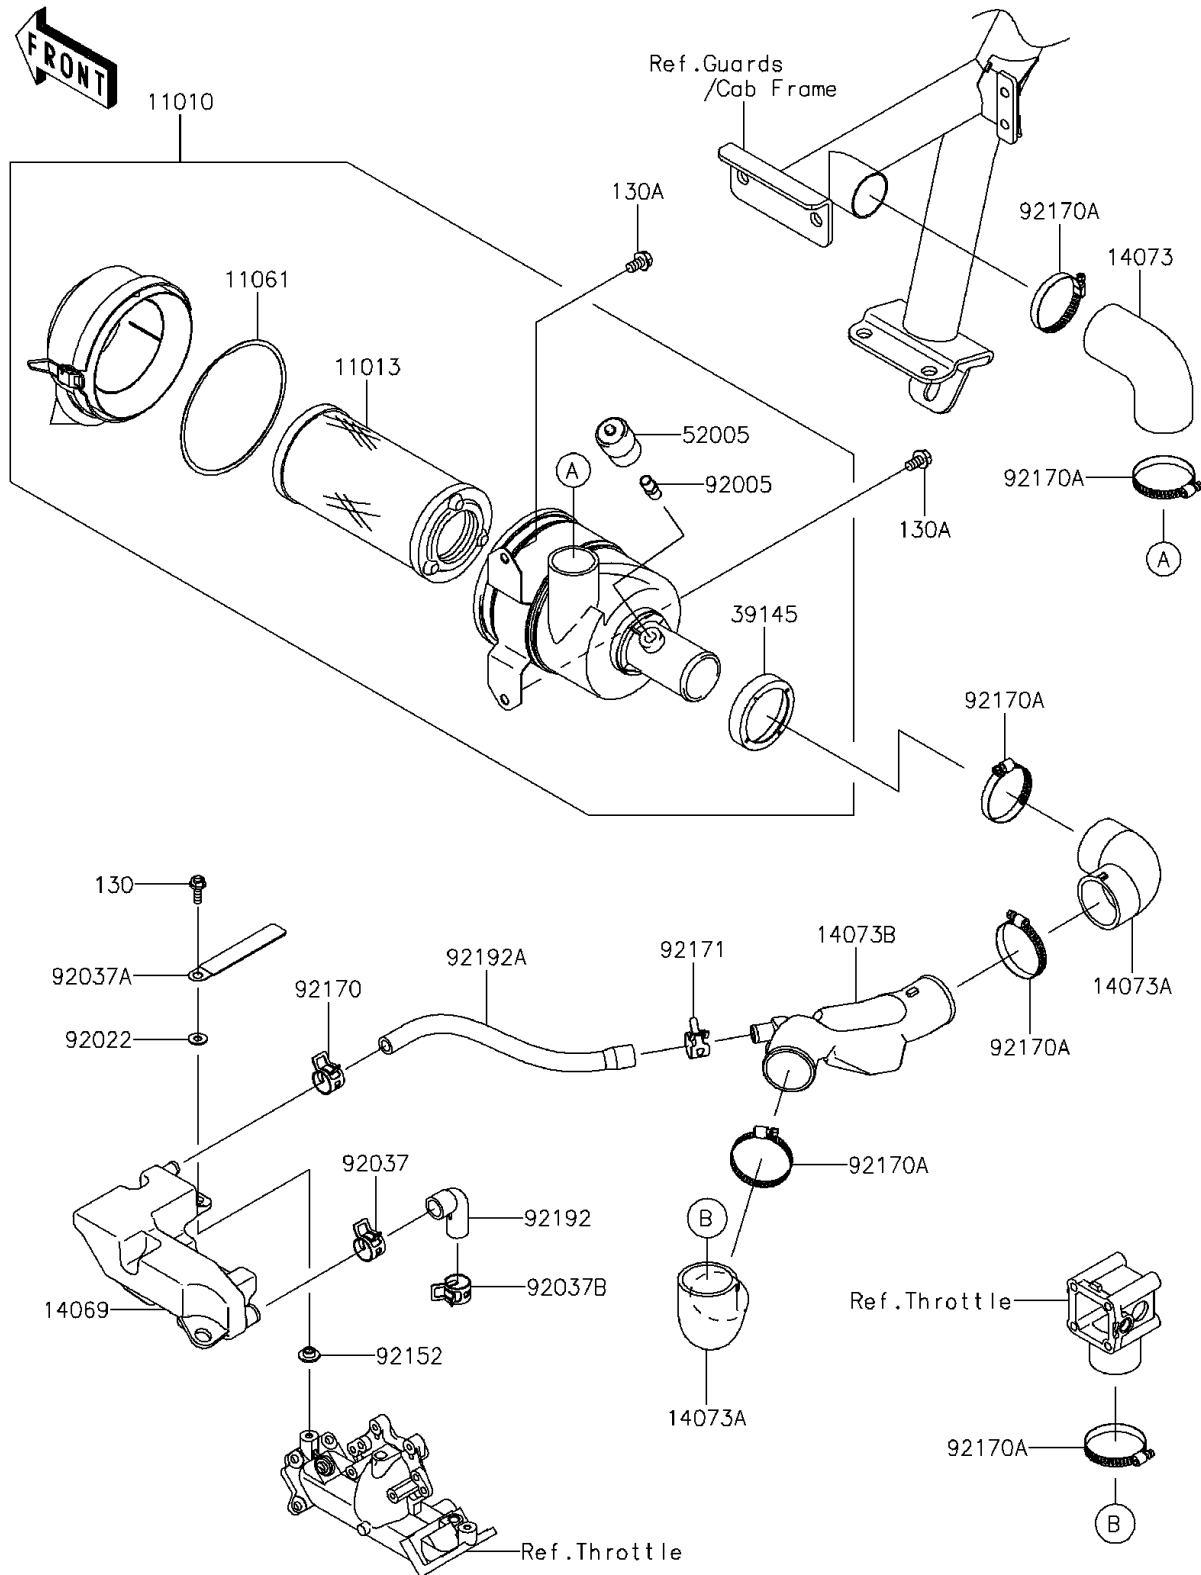

## 2014 MULE™ 4010 Trans4x4® PARTS DIAGRAM

Air Cleaner

E1130

## 2014 MULE™ 4010 Trans4x4® PARTS LIST

Air Cleaner

ITEM NAME	PART NUMBER	QUANTITY
FILTER-ASSY-AIR (Ref # 11010)	11010-0177	1
ELEMENT-AIR FILTER (Ref # 11013)	11013-1290	1
GASKET,AIR FILTER (Ref # 11061)	11061-1078	1
BOLT-FLANGED,6X18 (Ref # 130)	130BA0618	1
BOLT-FLANGED,8X14 (Ref # 130A)	130BB0814	1
BREATHER (Ref # 14069)	14069-0018	1
DUCT,RR BAR-A/C (Ref # 14073)	14073-0235	1
DUCT (Ref # 14073A)	14073-0773	1
DUCT (Ref # 14073B)	14073-0784	1
TRIM-SEAL (Ref # 39145)	39145-1133	1
GAUGE,AIR (Ref # 52005)	52005-7502	1
FITTING,AIR FILTER (Ref # 92005)	92005-1386	1
WASHER,6.5X16X1.0 (Ref # 92022)	92022-1093	1
CLAMP,HOSE CLIP (Ref # 92037)	92037-1460	1
CLAMP,HARNESS,L=100 (Ref # 92037A)	92037-1636	1
CLAMP (Ref # 92037B)	92037-1678	1
COLLAR (Ref # 92152)	92152-2069	1
CLAMP (Ref # 92170)	92170-1491	1
CLAMP (Ref # 92170A)	92170-1674	1
CLAMP,18.8MM (Ref # 92171)	92171-2056	1
TUBE,CRANKCASE-BREATHER (Ref # 92192)	92192-1285	1
TUBE,BREATHER-INTAKE DUCT (Ref # 92192A)	92192-1286	1