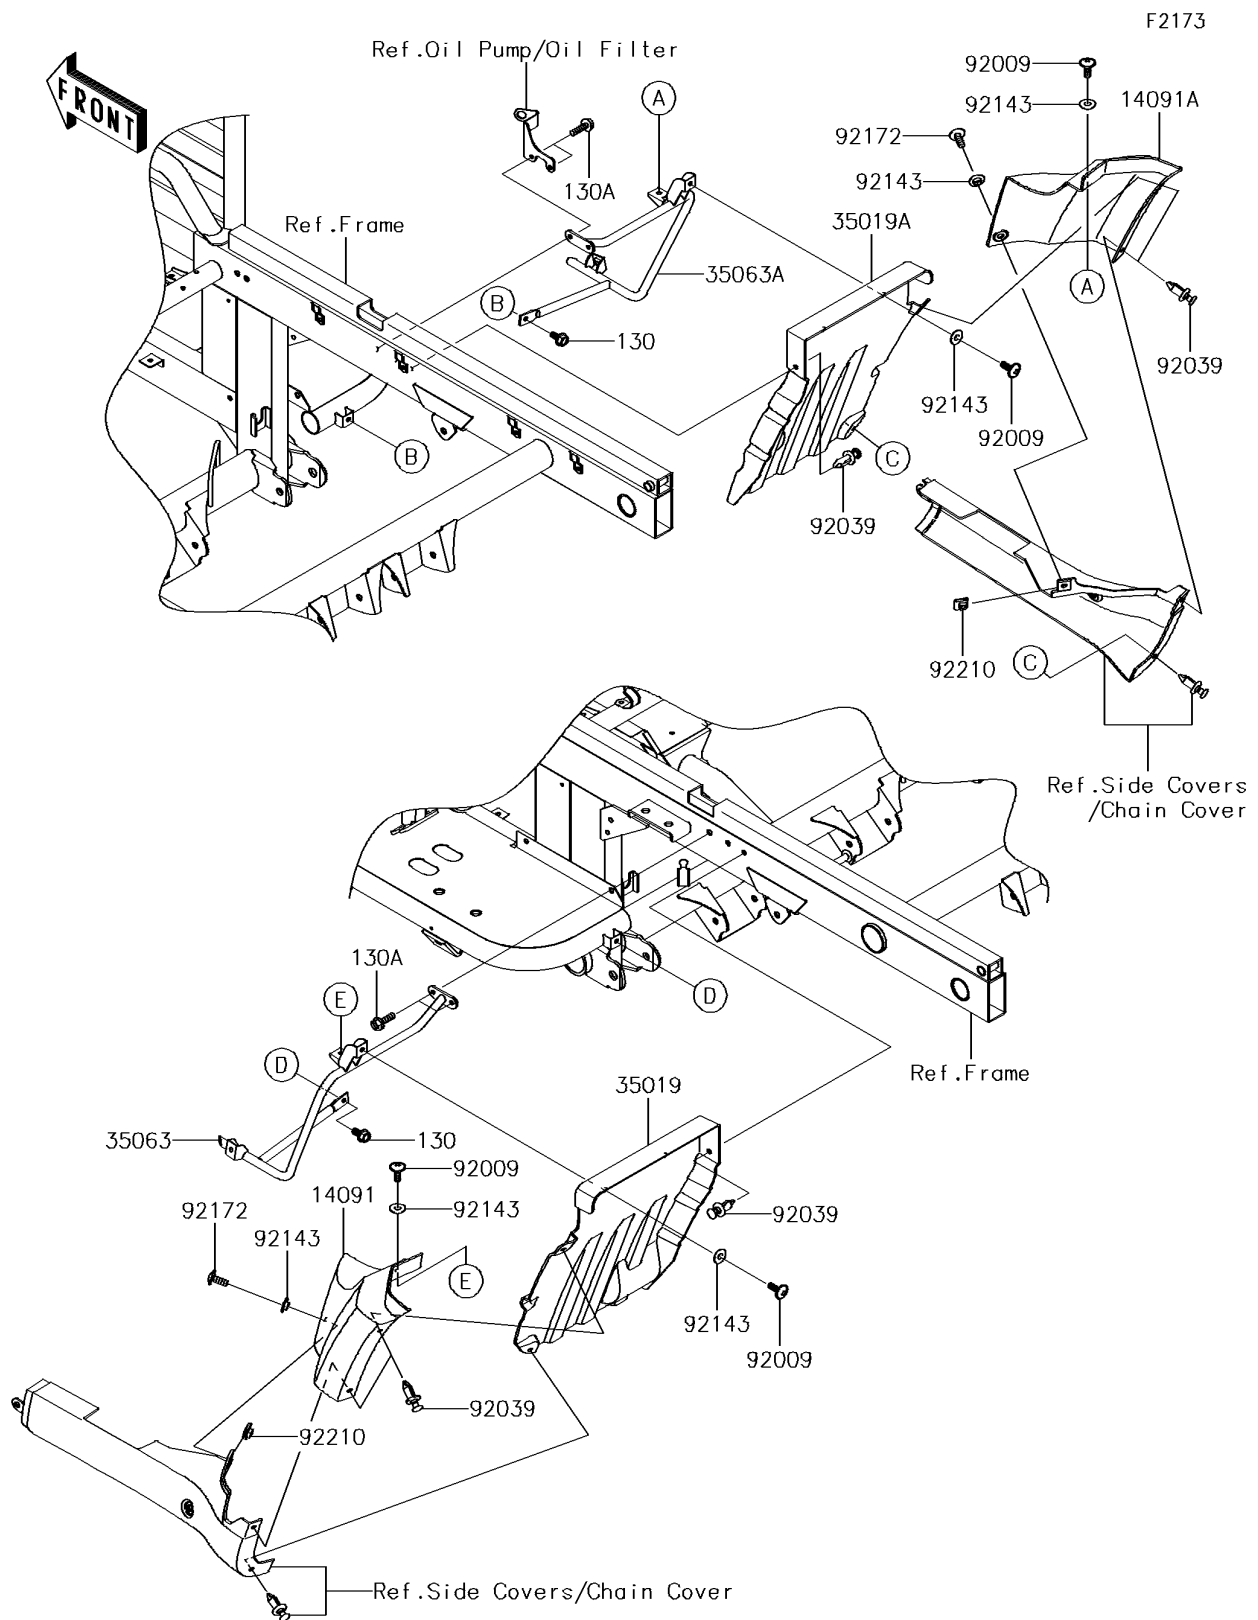

## 2014 MULE™ 4000 PARTS DIAGRAM

Flap

## 2014 MULE™ 4000 PARTS LIST

Flap

ITEM NAME	PART NUMBER	QUANTITY
BOLT-FLANGED,6X14 (Ref # 130)	130BA0614	1
BOLT-FLANGED,6X20 (Ref # 130A)	130BA0620	1
COVER,REAR FENDER,LWR,LH,F.BLK (Ref # 14091)	14091-0819-6Z	1
COVER,REAR FENDER,LWR,RH,F.BLK (Ref # 14091A)	14091-0820-6Z	1
FLAP,RR,LH (Ref # 35019)	35019-0066	1
FLAP,RR,RH (Ref # 35019A)	35019-0067	1
STAY,RR,LH (Ref # 35063)	35063-0451	1
STAY,RR,RH (Ref # 35063A)	35063-0452	1
SCREW,6X16 (Ref # 92009)	92009-1621	1
RIVET (Ref # 92039)	92039-0776	1
COLLAR (Ref # 92143)	92143-1087	1
SCREW,TAPPING,6X20 (Ref # 92172)	92172-0488	1
NUT,LEAF SPRING,6MM (Ref # 92210)	92210-0624	1