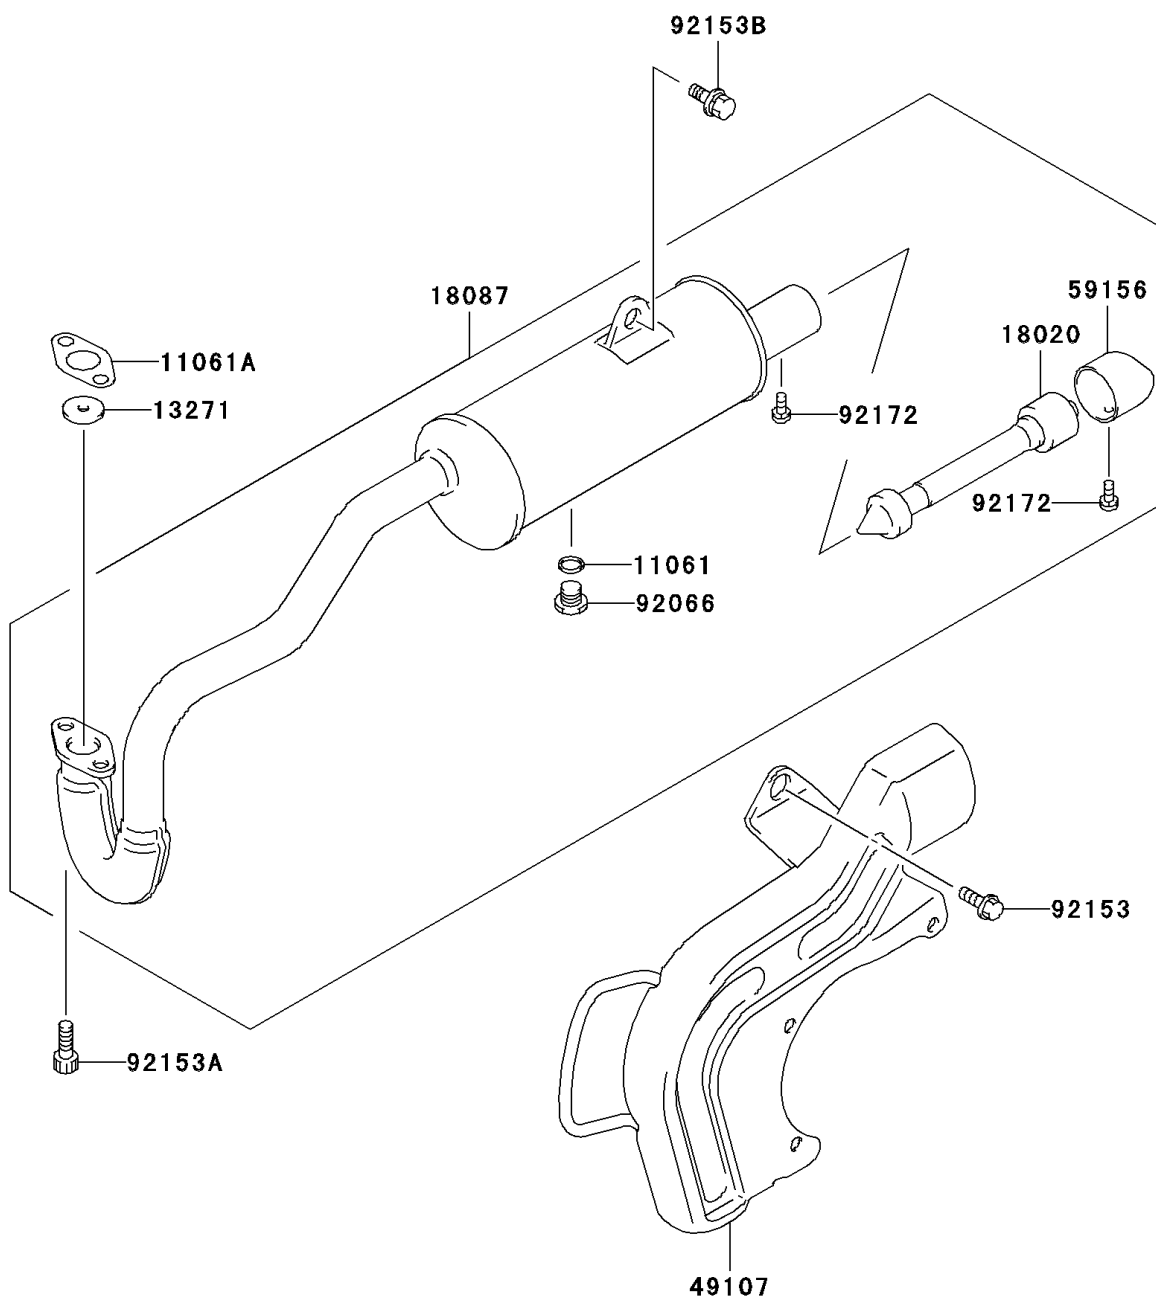

## 2003 KFX<sup>®</sup>50 PARTS DIAGRAM

Muffler(s)

E1140

## 2003 KFX®50 PARTS LIST

Muffler(s)

ITEM NAME	PART NUMBER	QUANTITY
GASKET,12X16X2 (Ref # 11061)	11061-S005	1
GASKET,EXHAUST PIPE (Ref # 11061A)	11061-S081	1
PLATE,EXHAUST PIPE (Ref # 13271)	13271-S027	1
BAFFLE (Ref # 18020)	18020-S001	1
MUFFLER (Ref # 18087)	18087-S002	1
COVER-EXHAUST PIPE (Ref # 49107)	49107-S002	1
PIPE-TAIL (Ref # 59156)	59156-S001	1
PLUG (Ref # 92066)	92066-S015	1
BOLT (Ref # 92153)	92153-S001	1
BOLT (Ref # 92153A)	92153-S024	1
BOLT,MUFFLER (Ref # 92153B)	92153-S194	1
SCREW,MUFFLER TAIL (Ref # 92172)	92172-S129	1