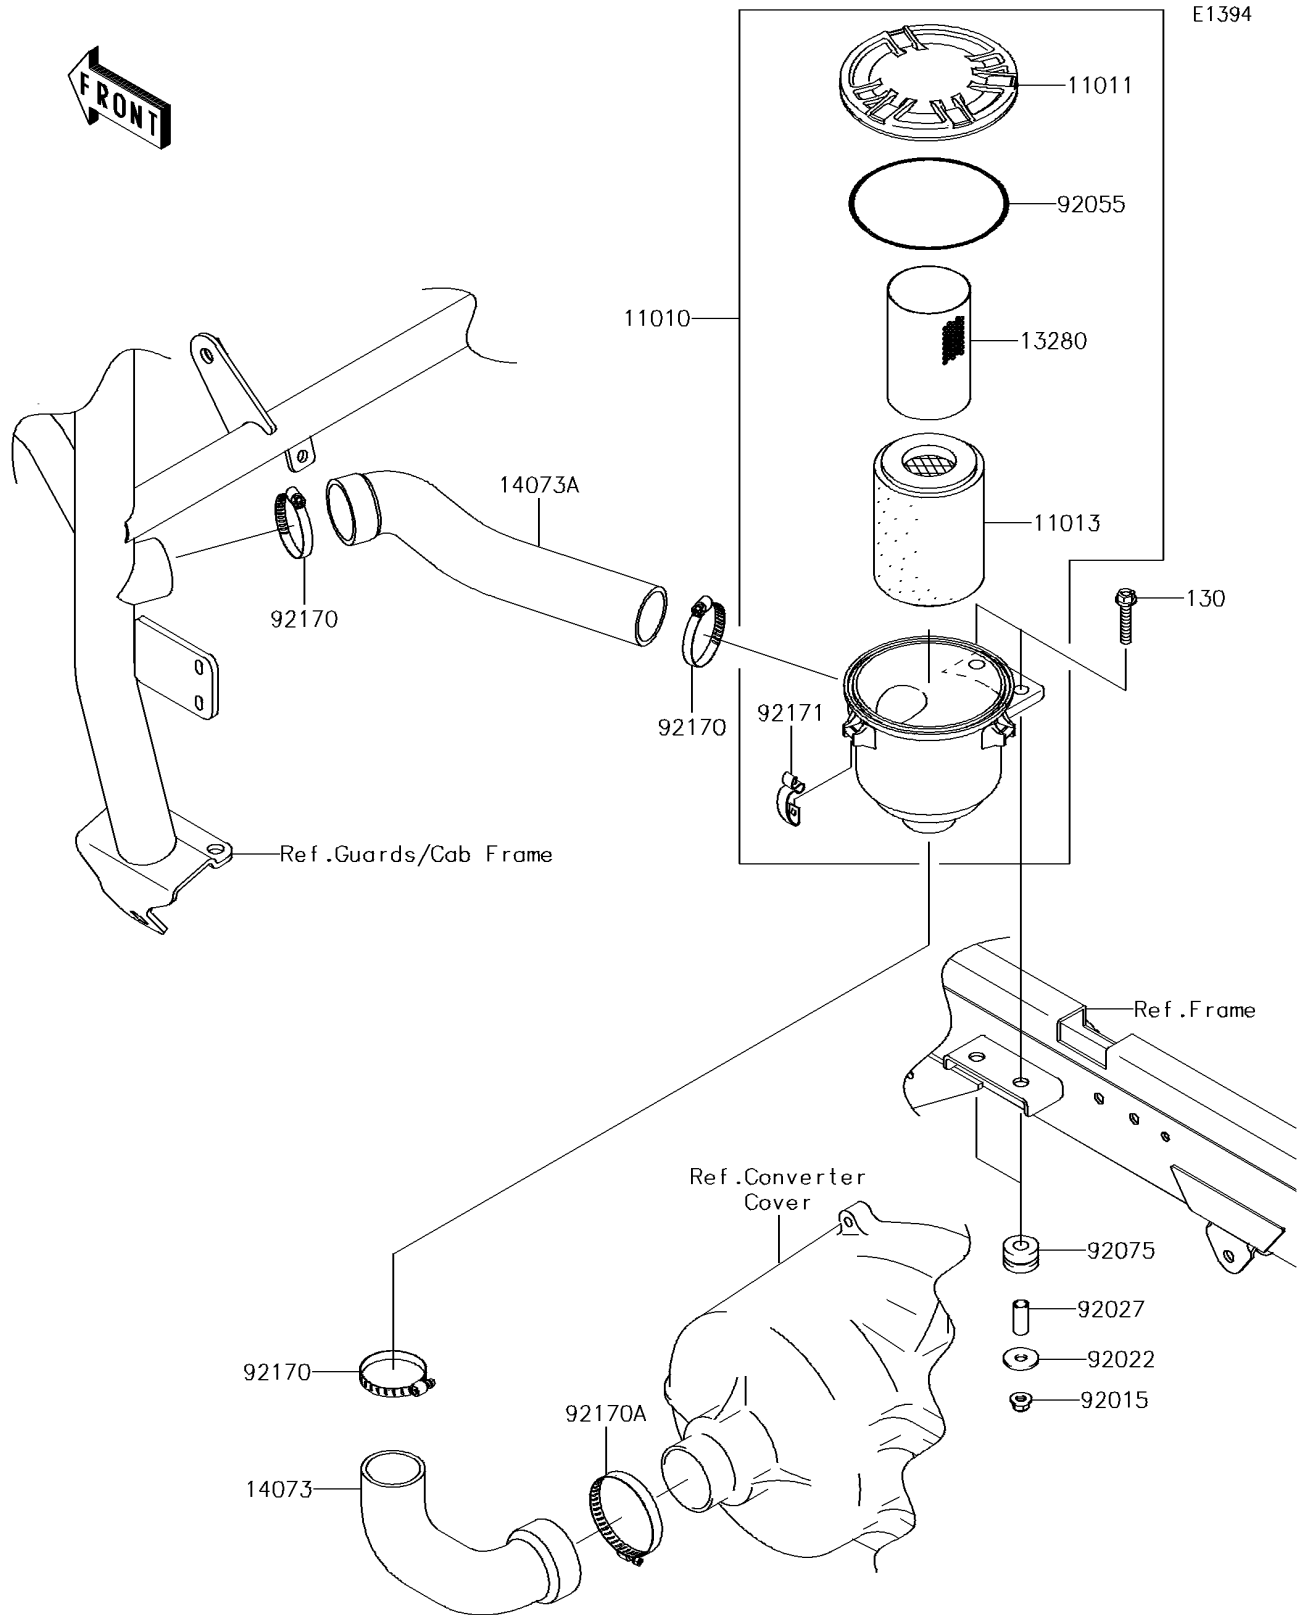

2014 MULE™ 4000 PARTS DIAGRAM

Air Cleaner-Belt Converter

2014 MULE™ 4000 PARTS LIST

Air Cleaner-Belt Converter

ITEM NAME	PART NUMBER	QUANTITY
FILTER-ASSY-AIR (Ref # 11010)	11010-0172	1
CASE-AIR FILTER,CAP (Ref # 11011)	11011-0135	1
ELEMENT-AIR FILTER (Ref # 11013)	11013-0037	1
BOLT-FLANGED,8X40 (Ref # 130)	130BA0840	1
HOLDER (Ref # 13280)	13280-0312	1
DUCT,AIR FILTER-CVT (Ref # 14073)	14073-0198	1
DUCT,BAR-AIR FILTER (Ref # 14073A)	14073-0238	1
NUT,8MM (Ref # 92015)	92015-1432	1
WASHER,9X28X2.3 (Ref # 92022)	92022-1632	1
COLLAR (Ref # 92027)	92027-4012	1
RING-O,122X4 (Ref # 92055)	92055-0167	1
DAMPER (Ref # 92075)	92075-1736	1
CLAMP (Ref # 92170)	92170-1674	1
CLAMP (Ref # 92170A)	92170-1764	1
CLAMP (Ref # 92171)	92171-0225	1