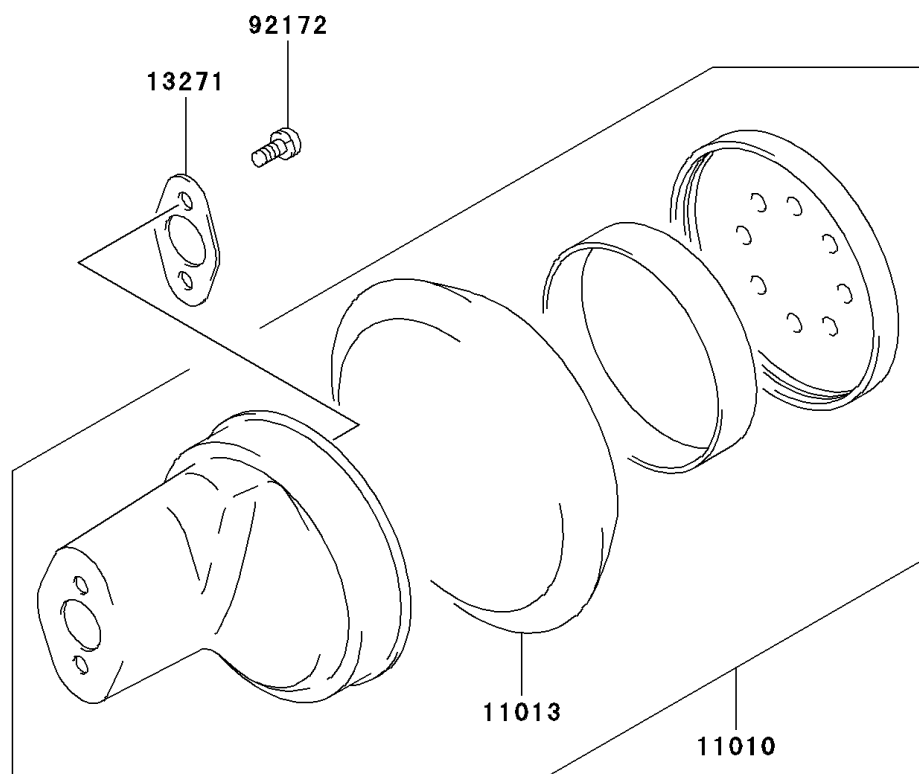

2003 KFX[®]50 PARTS DIAGRAM

Air Cleaner

E1130

92171/A

2003 KFX®50 PARTS LIST

Air Cleaner

ITEM NAME	PART NUMBER	QUANTITY
FILTER-ASSY-AIR (Ref # 11010)	11010-S004	1
ELEMENT-AIR FILTER (Ref # 11013)	11013-S005	1
PLATE,AIR CLEANER (Ref # 13271)	13271-S026	1
CLAMP,L=65 (Ref # 92171)	92171-S033	1
SCREW,AIR CLEANER (Ref # 92172)	92172-S127	1