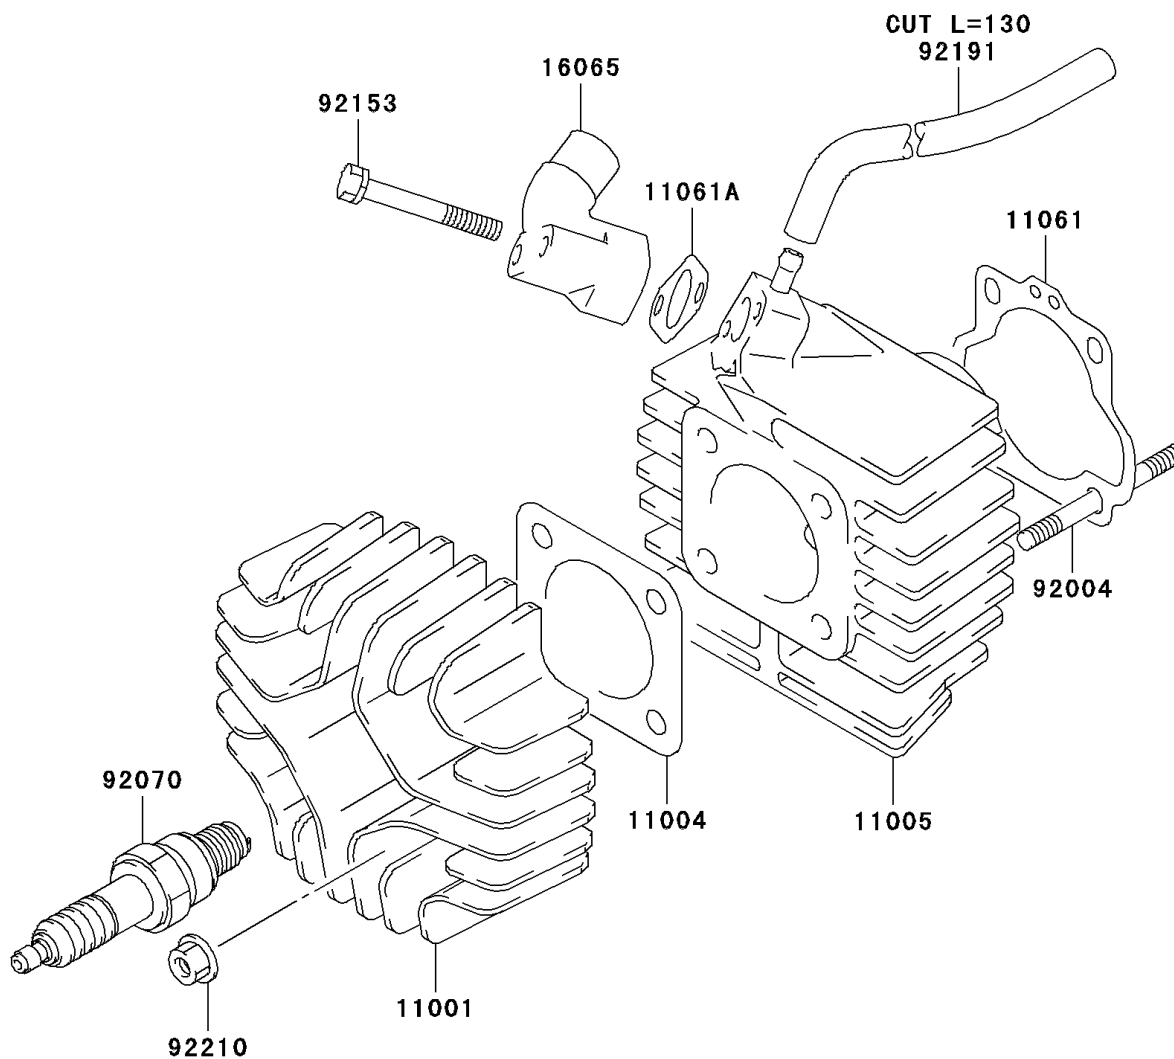

2003 KFX®50 PARTS DIAGRAM

Cylinder Head

E1111

2003 KFX®50 PARTS LIST

Cylinder Head

ITEM NAME	PART NUMBER	QUANTITY
HEAD-CYLINDER (Ref # 11001)	11001-S001	1
GASKET-HEAD (Ref # 11004)	11004-S004	1
CYLINDER-ENGINE (Ref # 11005)	11005-S005	1
GASKET,CYLINDER (Ref # 11061)	11061-S041	1
GASKET,INTAKE PIPE (Ref # 11061A)	11061-S042	1
HOLDER-CARBURETOR,INTAKE (Ref # 16065)	16065-S006	1
STUD,L=90 (Ref # 92004)	92004-S006	1
PLUG-SPARK,BPR4H (Ref # 92070)	92070-S015	1
BOLT,INTAKE PIPE (Ref # 92153)	92153-S189	1
TUBE,VACUUM (Ref # 92191)	92191-S038	1
NUT (Ref # 92210)	92210-S004	1