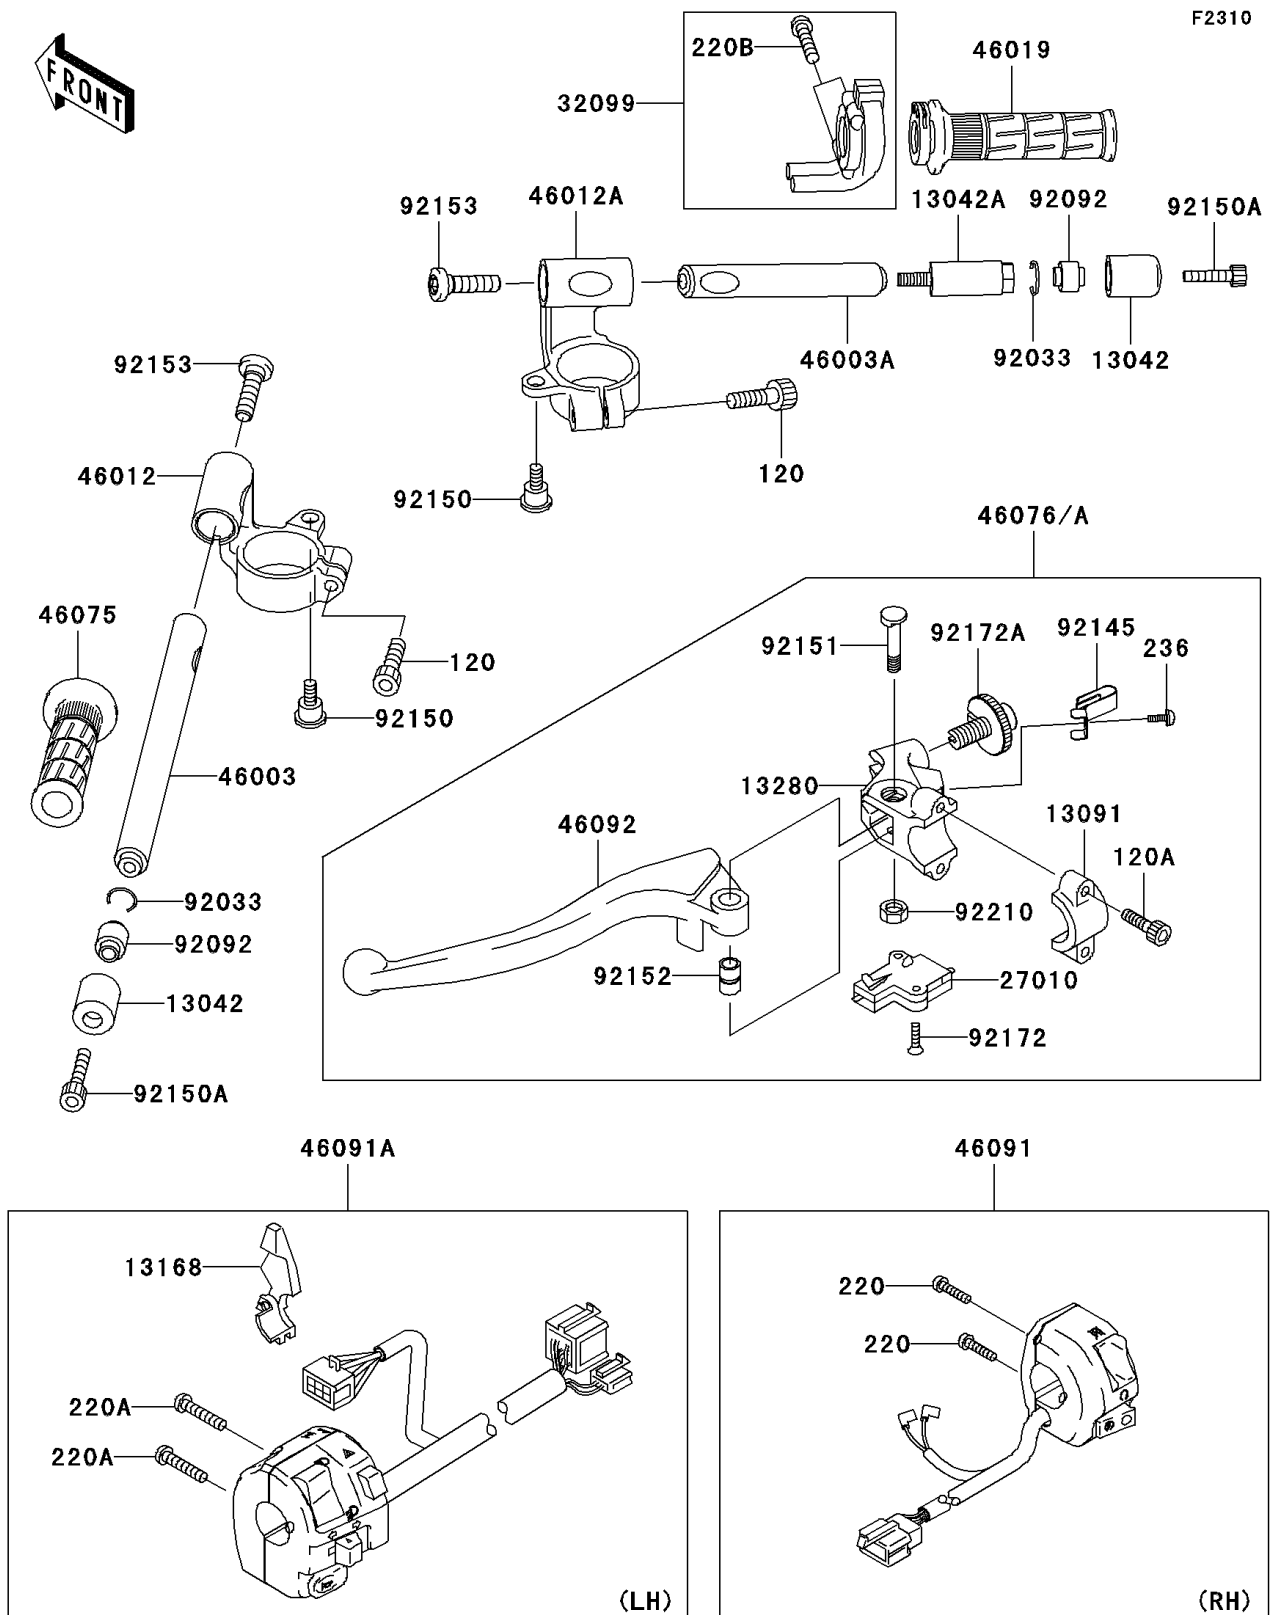

## 2006 ZZR®600 PARTS DIAGRAM

Handlebar

## 2006 ZZR®600 PARTS LIST

Handlebar

ITEM NAME	PART NUMBER	QUANTITY
BOLT-SOCKET,8X30 (Ref # 120)	120P0830	1
BOLT-SOCKET,6X20 (Ref # 120A)	120S0620	1
SCREW-PAN-CROS,5X22 (Ref # 220)	220C0522	1
SCREW-PAN-CROS,5X25 (Ref # 220A)	220C0525	1
SCREW-PAN-CROS,5X35 (Ref # 220B)	220C0535	1
SCREW-PAN-WSP-CROS,4X10 (Ref # 236)	236C0410	1
WEIGHT,HANDLE (Ref # 13042)	13042-1133	1
WEIGHT,HANDLE (Ref # 13042A)	13042-1144	1
HOLDER,CLUTCH LEVER (Ref # 13091)	13091-1624	1
LEVER,CHOKE (Ref # 13168)	13168-1516	1
HOLDER,CLUTCH LEVER (Ref # 13280)	13280-1160	1
SWITCH,CLUTCH (Ref # 27010)	27010-1447	1
CASE,THROTTLE CABLE (Ref # 32099)	32099-1193	1
HANDLE,LH (Ref # 46003)	46003-1523	1
HANDLE,RH (Ref # 46003A)	46003-1553	1
HOLDER-HANDLE,LH (Ref # 46012)	46012-1298	1
HOLDER-HANDLE,RH (Ref # 46012A)	46012-1299	1
GRIP-ASSY,THROTTLE (Ref # 46019)	46019-1095	1
GRIP,LH (Ref # 46075)	46075-1144	1
LEVER-ASSY-GRIP,CLUTCH (Ref # 46076A)	46076-1248	1
HOUSING-ASSY-CONTROL,RH (Ref # 46091)	46091-1823	1
HOUSING-ASSY-CONTROL,LH (Ref # 46091A)	46091-1857	1
LEVER-GRIP,CLUTCH (Ref # 46092)	46092-0003	1
RING-SNAP,OD=22.2 (Ref # 92033)	92033-1102	1
BUSHING-RUBBER,HANDLE (Ref # 92092)	92092-1075	1
SPRING (Ref # 92145)	92145-1286	1
BOLT,6MM (Ref # 92150)	92150-1090	1
BOLT,SOCKET,8X30 (Ref # 92150A)	92150-1604	1
BOLT (Ref # 92151)	92151-1523	1

## 2006 ZZR®600 PARTS LIST

Handlebar

ITEM NAME	PART NUMBER	QUANTITY
COLLAR (Ref # 92152)	92152-0103	1
BOLT, SOCKET, 10X37 (Ref # 92153)	92153-1440	1
SCREW, 3X16 (Ref # 92172)	92172-0183	1
SCREW, ADJUST NUT (Ref # 92172A)	92172-1060	1
NUT, LOCK, 6MM (Ref # 92210)	92210-0006	1