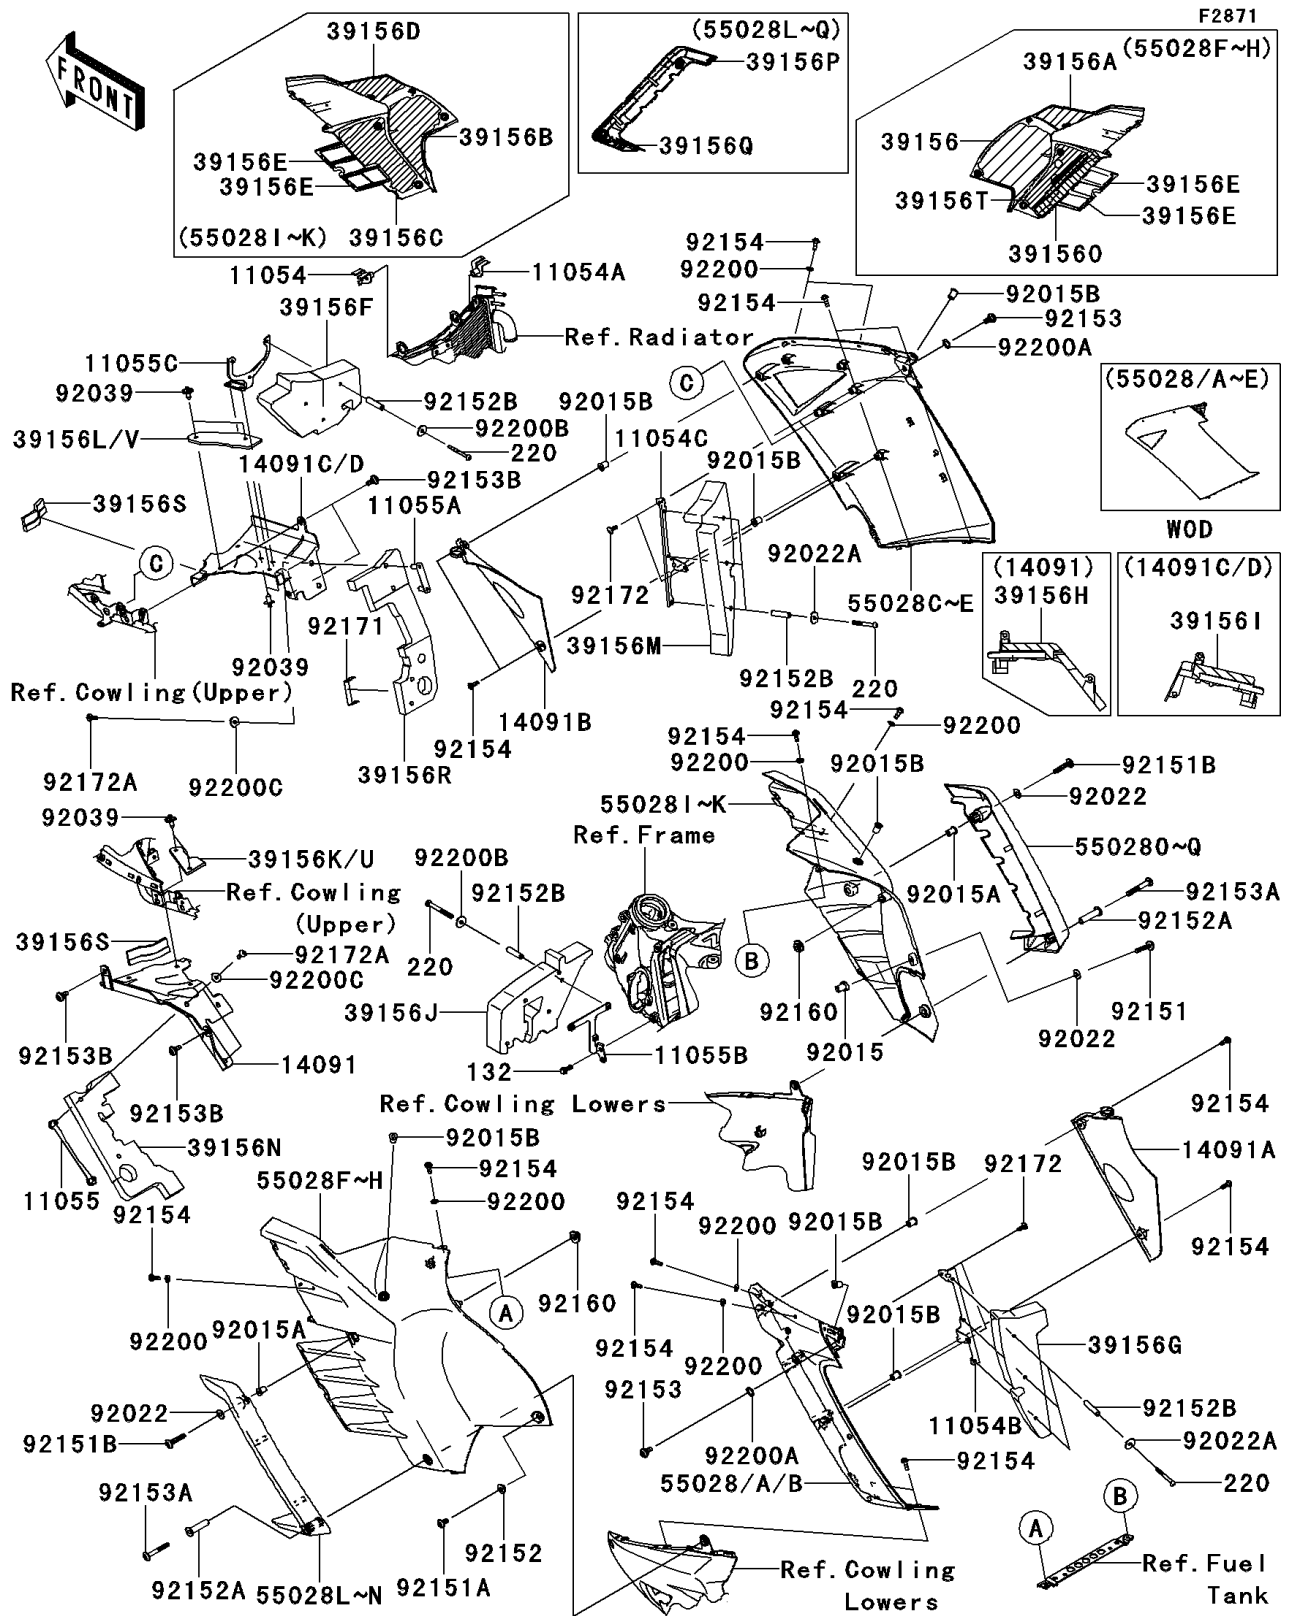

2008 Concours™ 14 PARTS DIAGRAM

Cowling(Center)

2008 Concours™ 14 PARTS LIST

Cowling(Center)

ITEM NAME	PART NUMBER	QUANTITY
BRACKET,HEAT GUARD,LH (Ref # 11054)	11054-1811	1
BRACKET,HEAT GUARD,RH (Ref # 11054A)	11054-1812	1
BRACKET,SIDE COWLING,LH (Ref # 11054B)	11054-1993	1
BRACKET,SIDE COWLING,RH (Ref # 11054C)	11054-1994	1
BRACKET,PAD,LH (Ref # 11055)	11055-0065	1
BRACKET,PAD,RH (Ref # 11055A)	11055-0292	1
BRACKET,HEAT GUARD,LH (Ref # 11055B)	11055-0293	1
BRACKET,HEAT GUARD,RH (Ref # 11055C)	11055-0304	1
COVER,HEAT GUARD,LH (Ref # 14091)	14091-0831	1
COVER,SHROUD,LH (Ref # 14091A)	14091-0841	1
COVER,SHROUD,RH (Ref # 14091B)	14091-0842	1
COVER,HEAT GUARD,RH (Ref # 14091C)	14091-0903	1
PAD,CNT COWLING,LH (Ref # 39156)	39156-0301	1
PAD,CNT COWLING,LH (Ref # 39156A)	39156-0304	1
PAD,CNT COWLING,RH (Ref # 39156B)	39156-0306	1
PAD,CNT COWLING,RH (Ref # 39156C)	39156-0307	1
PAD,CNT COWLING,RH (Ref # 39156D)	39156-0309	1
PAD,CNT COWLING (Ref # 39156E)	39156-0333	1
PAD,HEAT GUARD,RH,UPP (Ref # 39156F)	39156-0337	1
PAD,SIDE COWLING,LH (Ref # 39156G)	39156-0355	1
PAD,HEAT GUARD,LH (Ref # 39156H)	39156-0356	1
PAD,HEAT GUARD,RH (Ref # 39156I)	39156-0357	1
PAD,HEAT GUARD,LH,UPP (Ref # 39156J)	39156-0361	1
PAD,HEAT GUARD,LH (Ref # 39156K)	39156-0364	1
PAD,HEAT GUARD,RH (Ref # 39156L)	39156-0365	1
PAD,SIDE COWLING,RH (Ref # 39156M)	39156-0366	1
PAD,HEAT GUARD,LH (Ref # 39156N)	39156-0370	1
PAD,CNT COWLING,LH (Ref # 39156O)	39156-0371	1
PAD,HEAT GUARD (Ref # 39156P)	39156-0389	1

2008 Concours™ 14 PARTS LIST

Cowling(Center)

ITEM NAME	PART NUMBER	QUANTITY
CLAMP (Ref # 92171)	92171-1807	1
SCREW,TAPPING,5X16 (Ref # 92172)	92172-0238	1
SCREW,5X16 (Ref # 92172A)	92172-0322	1
WASHER,NYLONE,5.3X11.5X0.5 (Ref # 92200)	92200-0006	1
WASHER,10.4X15.9X0.5 (Ref # 92200A)	92200-0157	1
WASHER,5.5X20X1.2 (Ref # 92200B)	92200-0284	1
WASHER (Ref # 92200C)	92200-0288	1