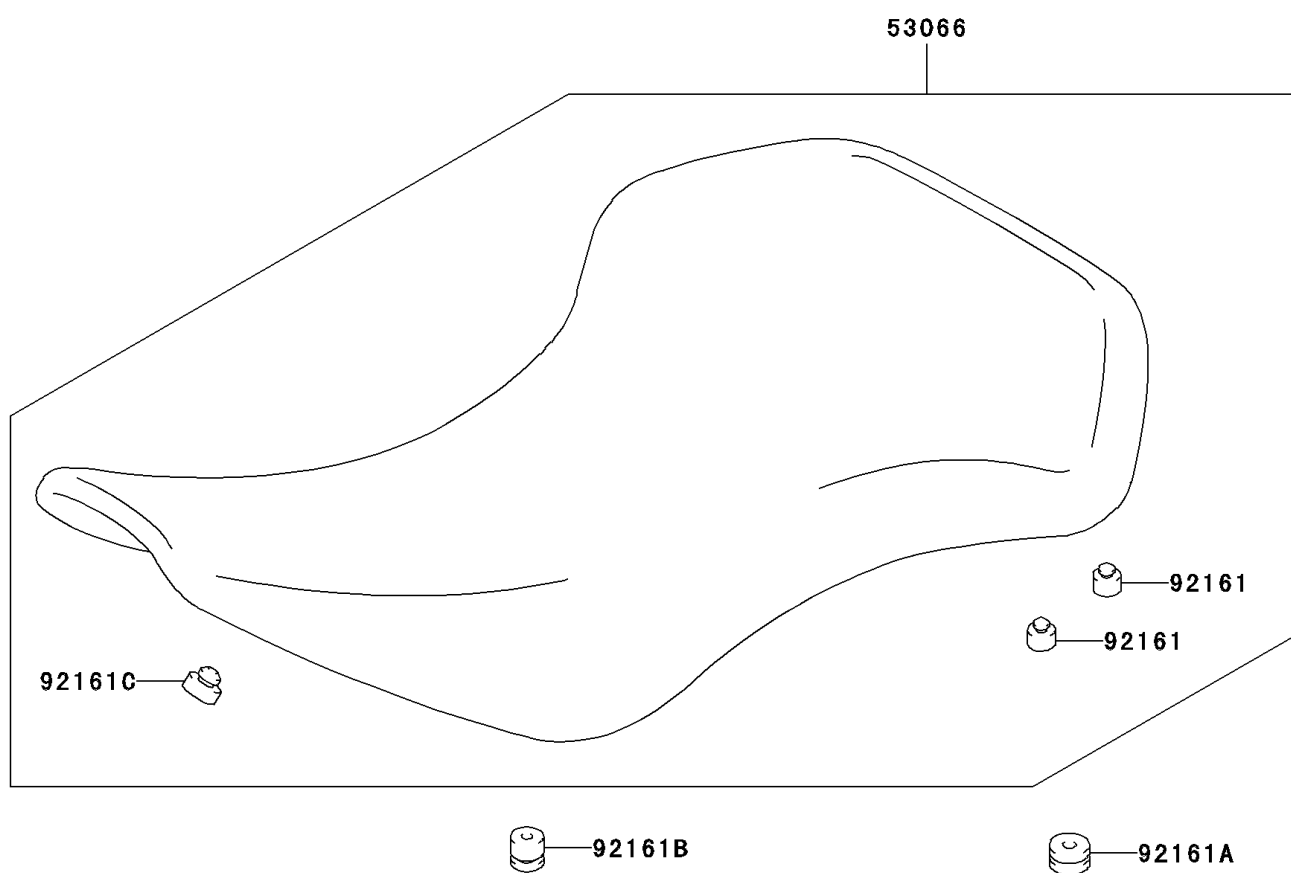

## 2006 KFX®400 PARTS DIAGRAM

Seat

F2510

## 2006 KFX®400 PARTS LIST

Seat

ITEM NAME	PART NUMBER	QUANTITY
SEAT-ASSY,BLACK (Ref # 53066)	53066-S021-560	1
DAMPER (Ref # 92161)	92161-S079	1
DAMPER,SEAT (Ref # 92161A)	92161-S088	1
DAMPER,SEAT (Ref # 92161B)	92161-S102	1
DAMPER (Ref # 92161C)	92161-S104	1