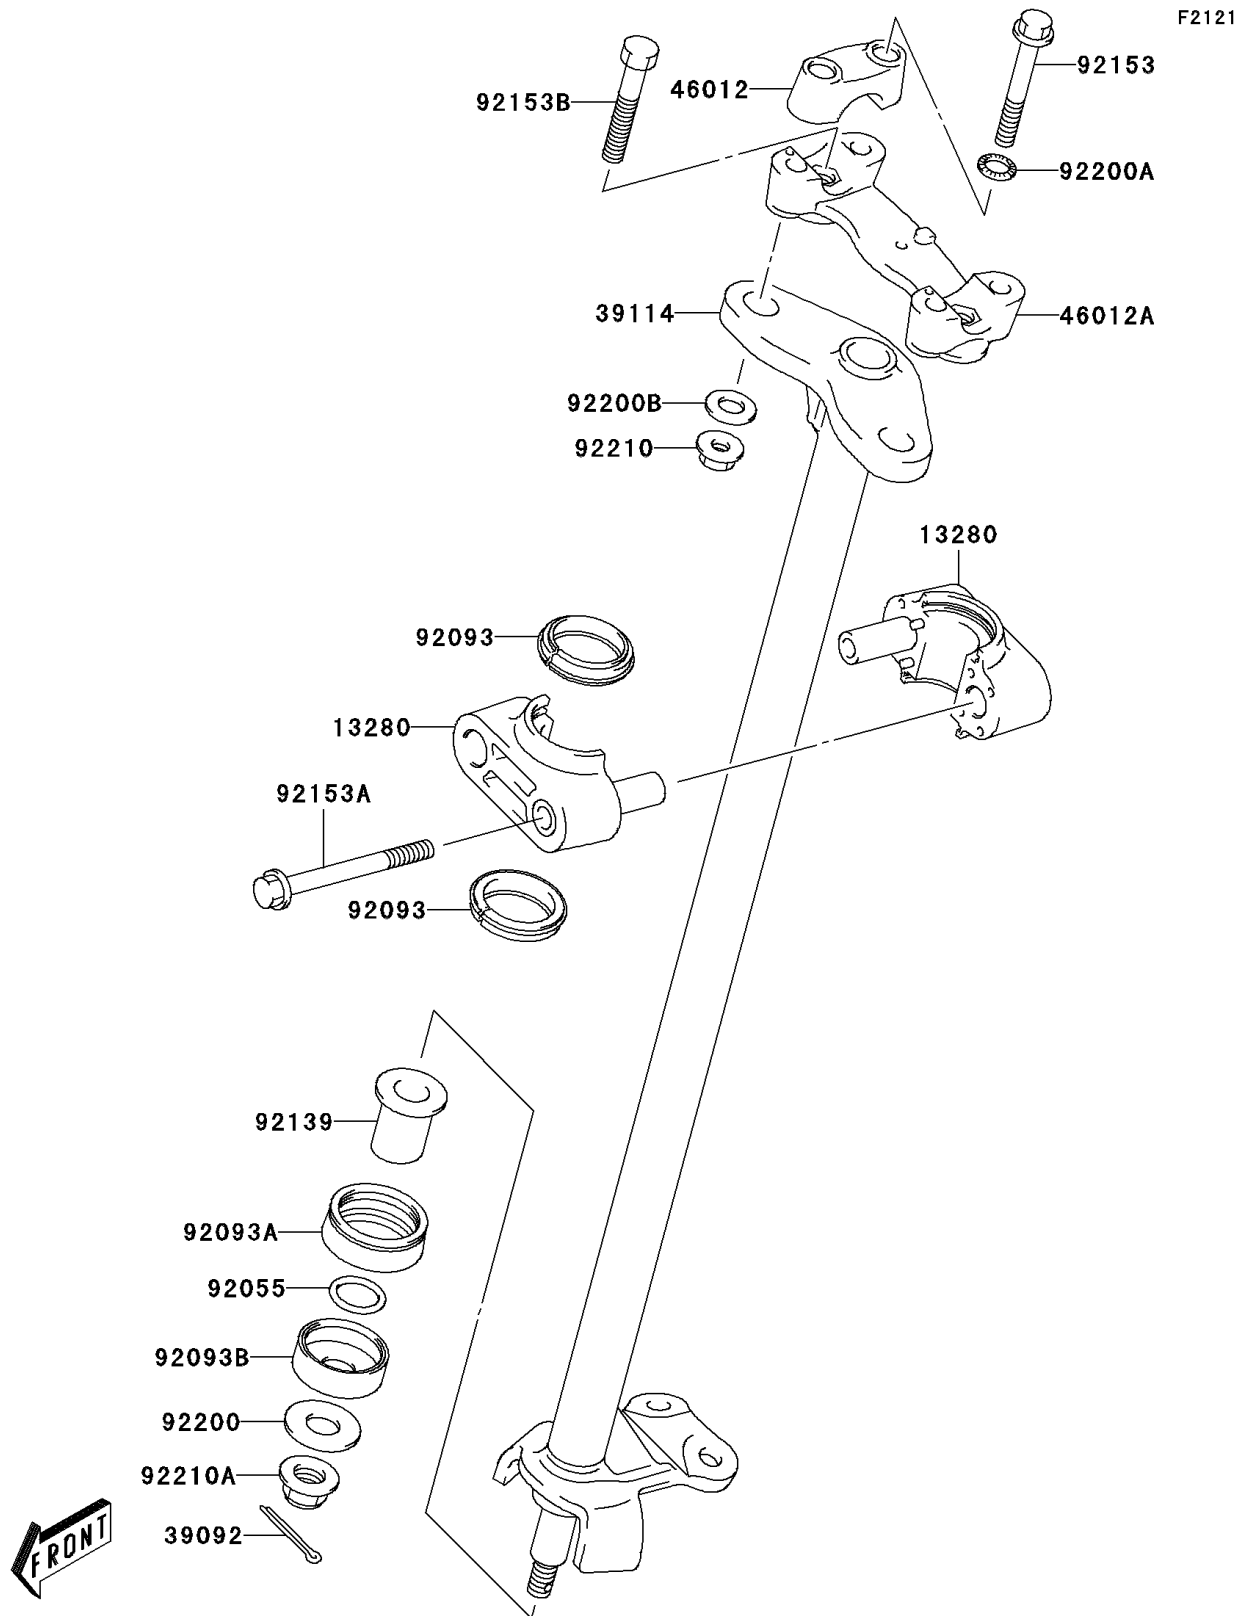

## 2006 KFX®400 PARTS DIAGRAM

Steering Shaft

## 2006 KFX®400 PARTS LIST

Steering Shaft

ITEM NAME	PART NUMBER	QUANTITY
HOLDER (Ref # 13280)	13280-S026	1
PIN-HAIR,COTTER (Ref # 39092)	39092-S005	1
SHAFT-COMP-STRG (Ref # 39114)	39114-S005	1
HOLDER-HANDLE,BLACK (Ref # 46012)	46012-S005-504	1
HOLDER-HANDLE,BLACK (Ref # 46012A)	46012-S011-504	1
RING-O,D=3.1 (Ref # 92055)	92055-S006	1
SEAL (Ref # 92093)	92093-S038	1
SEAL (Ref # 92093A)	92093-S052	1
SEAL (Ref # 92093B)	92093-S053	1
BUSHING,STEERING SHAFT (Ref # 92139)	92139-S030	1
BOLT (Ref # 92153)	92153-S070	1
BOLT,STEERING SHAFT HOLDER (Ref # 92153A)	92153-S250	1
BOLT,10X35 (Ref # 92153B)	92153-S324	1
WASHER,STEERING SHAFT (Ref # 92200)	92200-S137	1
WASHER (Ref # 92200A)	92200-S233	1
WASHER,10.5X25X3.2 (Ref # 92200B)	92200-S280	1
NUT (Ref # 92210)	92210-S030	1
NUT (Ref # 92210A)	92210-S032	1