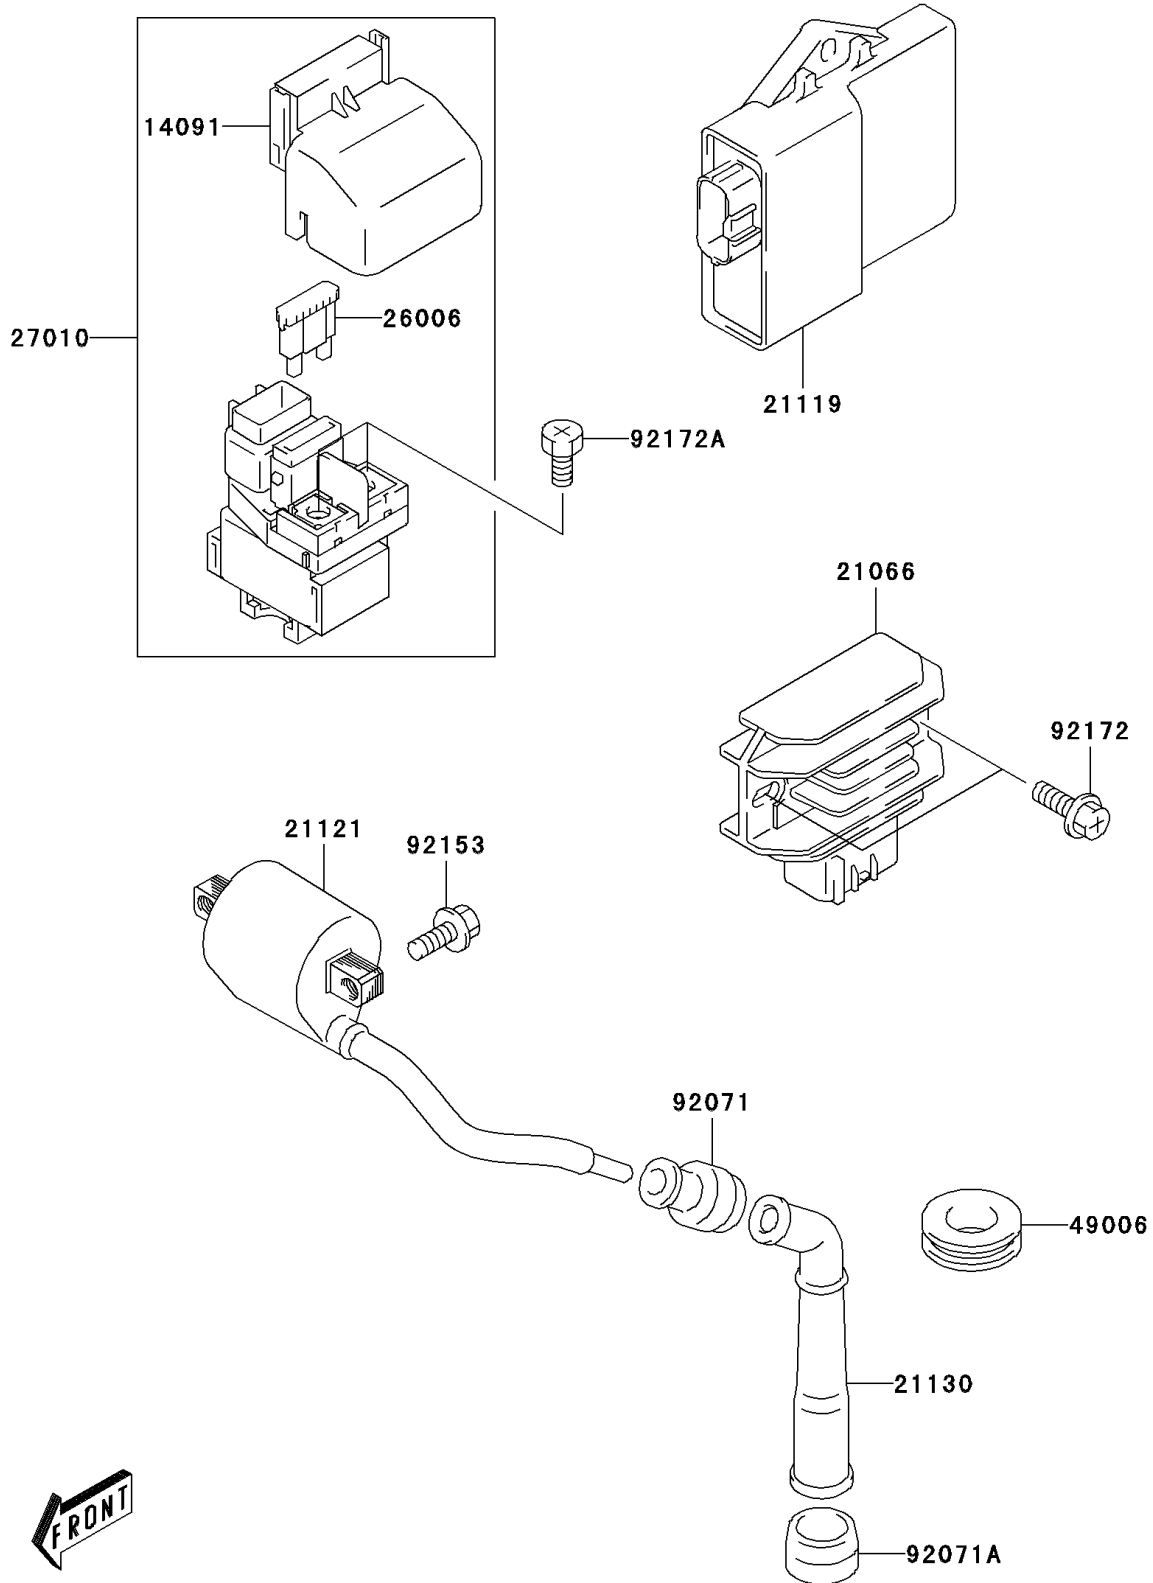

2006 KFX[®]400 PARTS DIAGRAM

Ignition System

E1830

2006 KFX®400 PARTS LIST

Ignition System

ITEM NAME	PART NUMBER	QUANTITY
COVER (Ref # 14091)	14091-S116	1
REGULATOR-VOLTAGE (Ref # 21066)	21066-S004	1
IGNITER (Ref # 21119)	21119-S010	1
COIL-IGNITION (Ref # 21121)	21121-S006	1
CAP-SPARK PLUG (Ref # 21130)	21130-S006	1
FUSE,20A (Ref # 26006)	26006-S006	1
SWITCH,STARTING MOTOR (Ref # 27010)	27010-S024	1
BOOT,SPARK PLUG CAP (Ref # 49006)	49006-S020	1
GROMMET,HIGHTENSION (Ref # 92071)	92071-S004	1
GROMMET,SPARK PLUG CAP (Ref # 92071A)	92071-S007	1
BOLT (Ref # 92153)	92153-S012	1
SCREW (Ref # 92172)	92172-S022	1
SCREW,6X8 (Ref # 92172A)	92172-S035	1