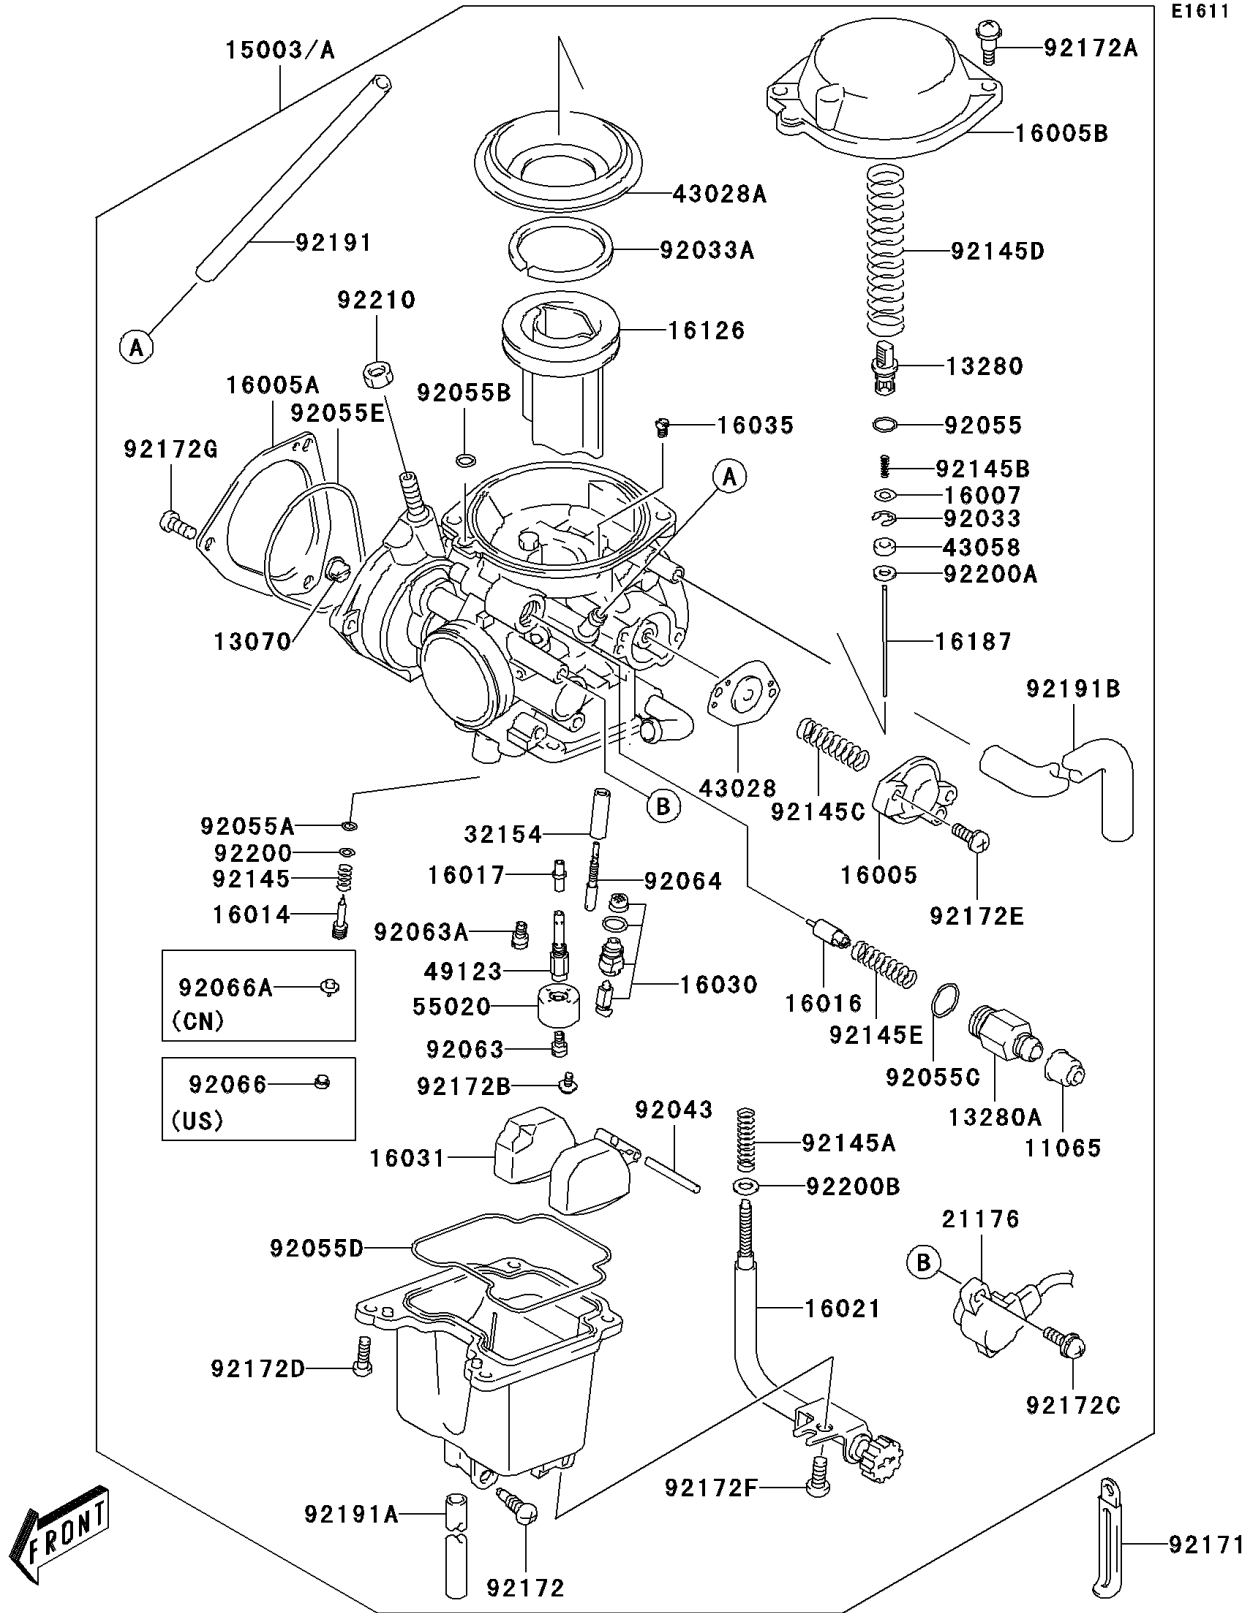

2006 KFX®400 PARTS DIAGRAM

Carburetor

E1611

2006 KFX®400 PARTS LIST

Carburetor

ITEM NAME	PART NUMBER	QUANTITY
CAP (Ref # 11065)	11065-S020	1
GUIDE (Ref # 13070)	13070-S010	1
HOLDER (Ref # 13280)	13280-S002	1
HOLDER (Ref # 13280A)	13280-S038	1
TOP-CHAMBER (Ref # 16005)	16005-S004	1
TOP-CHAMBER,THROTTLE (Ref # 16005A)	16005-S005	1
TOP-CHAMBER,DIAPHRAGM (Ref # 16005B)	16005-S011	1
SEAT-SPRING (Ref # 16007)	16007-S005	1
SCREW-PILOT AIR (Ref # 16014)	16014-S010	1
PLUNGER (Ref # 16016)	16016-S007	1
JET-NEEDLE,P-0M (Ref # 16017)	16017-S005	1
SCREW-THROTTLE STOP (Ref # 16021)	16021-S005	1
VALVE-FLOAT (Ref # 16030)	16030-S006	1
FLOAT (Ref # 16031)	16031-S006	1
JET-AIR (Ref # 16035)	16035-S006	1
VALVE (Ref # 16126)	16126-S010	1
NEEDLE-JET,5E26-1 (Ref # 16187)	16187-S007	1
SENSOR (Ref # 21176)	21176-S001	1
PIPE (Ref # 32154)	32154-S004	1
DIAPHRAGM (Ref # 43028)	43028-S008	1
DIAPHRAGM (Ref # 43028A)	43028-S009	1
RING (Ref # 43058)	43058-S001	1
HOLDER-MAIN JET (Ref # 49123)	49123-S008	1
GUARD,JET (Ref # 55020)	55020-S039	1
RING-SNAP,MULTIPLE JET (Ref # 92033)	92033-S008	1
RING-SNAP (Ref # 92033A)	92033-S041	1
PIN (Ref # 92043)	92043-S034	1
RING-O,ID:4.8 (Ref # 92055)	92055-S003	1
RING-O (Ref # 92055A)	92055-S013	1