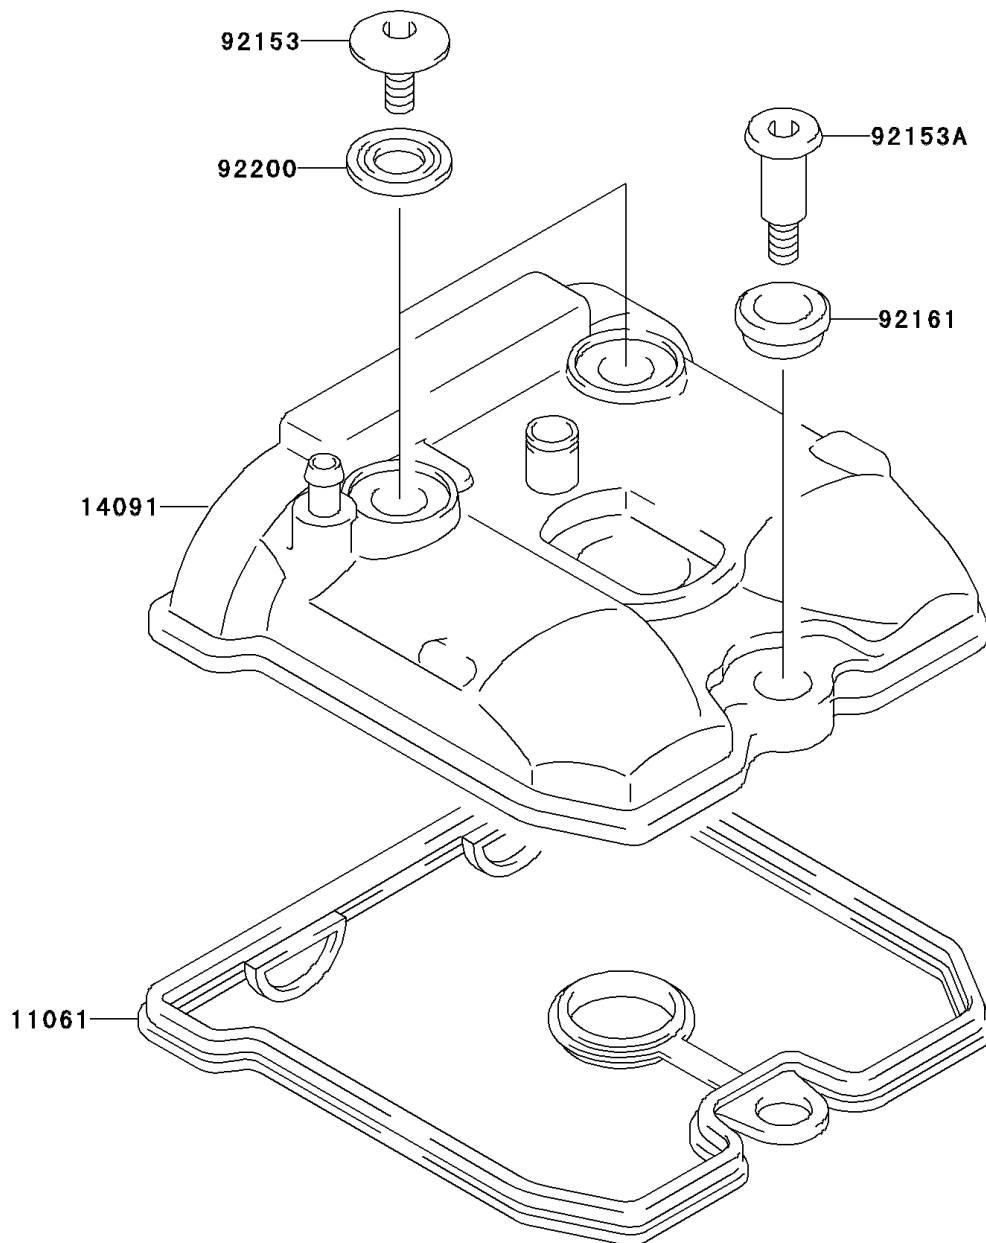

2006 KFX®400 PARTS DIAGRAM

Cylinder Head Cover

E1112

2006 KFX®400 PARTS LIST

Cylinder Head Cover

ITEM NAME	PART NUMBER	QUANTITY
GASKET,HEAD COVER (Ref # 11061)	11061-S069	1
COVER,CYLINDER HEAD (Ref # 14091)	14091-S101	1
BOLT,HEAD COVER,7X17.5 (Ref # 92153)	92153-S280	1
BOLT,HEAD COVER,7X31 (Ref # 92153A)	92153-S281	1
DAMPER,HEAD COVER BOLT (Ref # 92161)	92161-S092	1
WASHER (Ref # 92200)	92200-S015	1