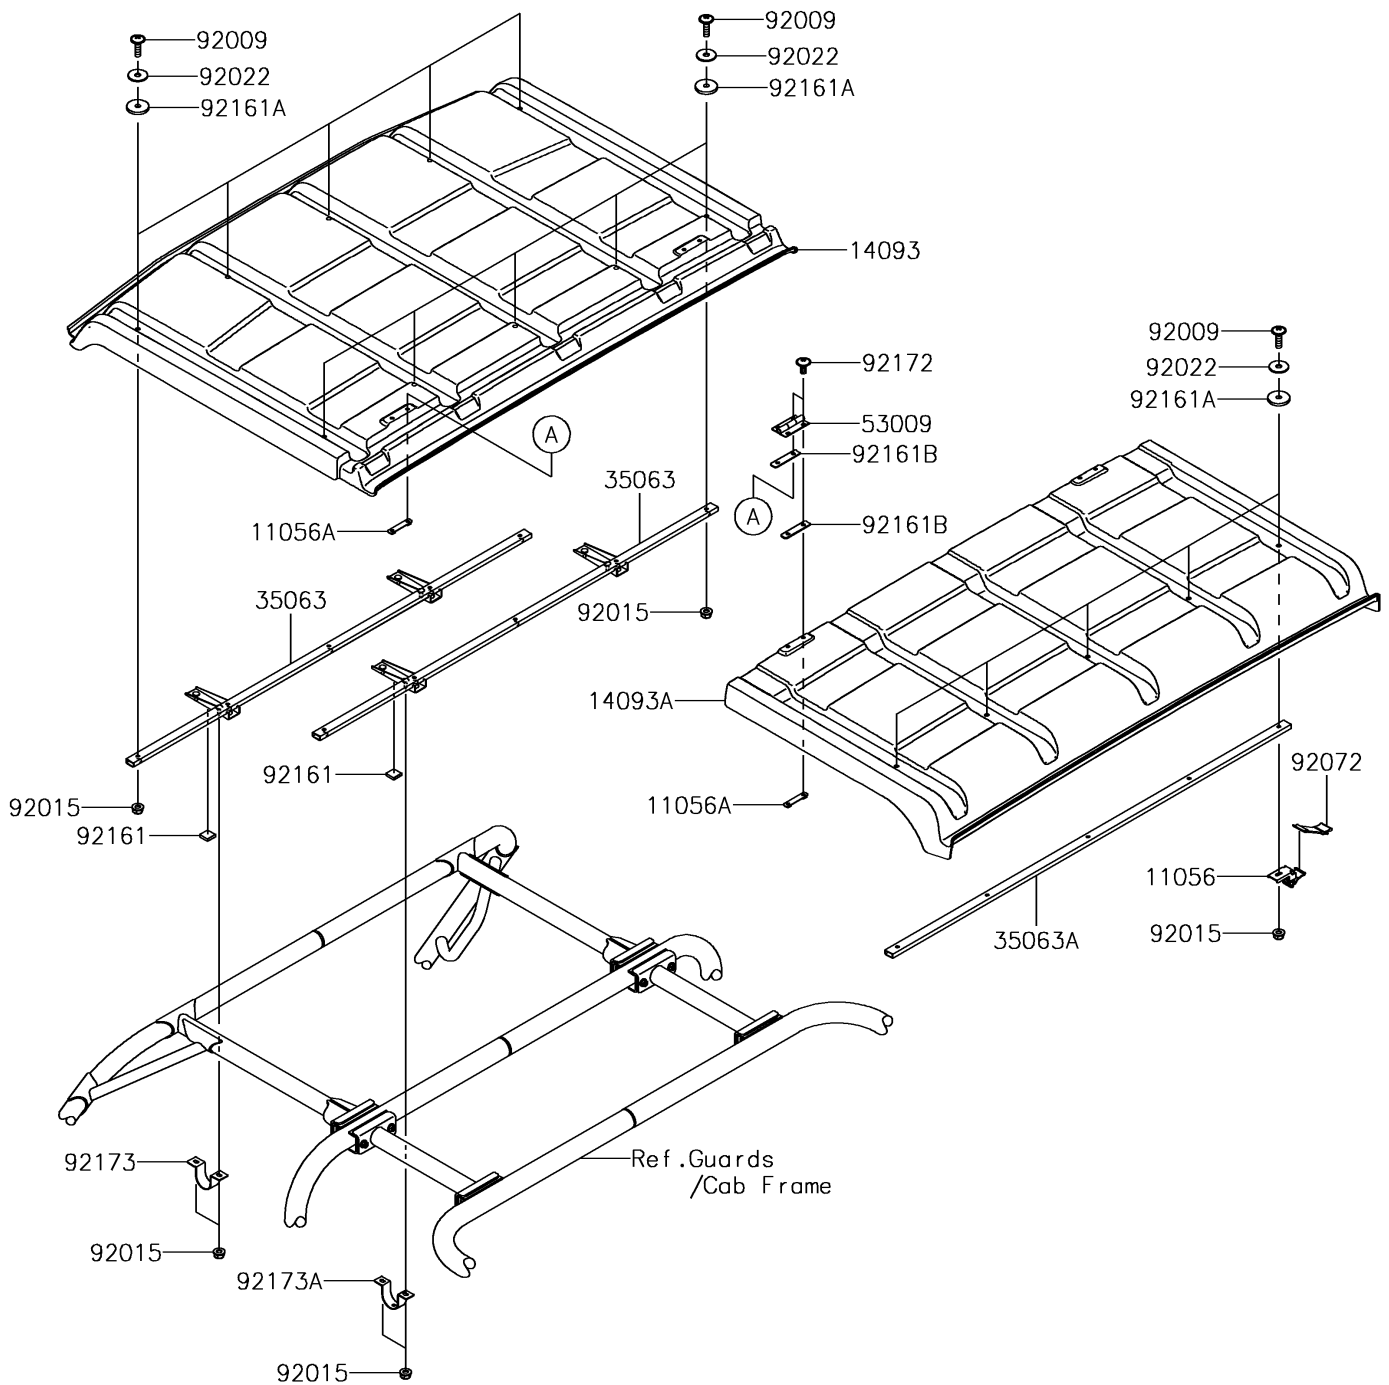

2018 MULE™ 4010 Trans4x4® FT PARTS DIAGRAM

Sun Top

F2876

2018 MULE™ 4010 Trans4x4® FT PARTS LIST

Sun Top

ITEM NAME	PART NUMBER	QUANTITY
BRACKET (Ref # 11056)	11056-3815	1
BRACKET (Ref # 11056A)	11056-3910	1
COVER,SUN TOP,4P,FR (Ref # 14093)	14093-0318	1
COVER,SUN TOP,4P,RR (Ref # 14093A)	14093-0319	1
STAY,SUN TOP,FR (Ref # 35063)	35063-1311	1
STAY,SUN TOP,RR (Ref # 35063A)	35063-1312	1
HINGE (Ref # 53009)	53009-0034	1
SCREW,6X22,BLACK (Ref # 92009)	92009-1256	1
NUT,LOCK,FLANGED,6MM (Ref # 92015)	92015-1603	1
WASHER,6.5X22X1.6 (Ref # 92022)	92022-237	1
BAND,TOOL (Ref # 92072)	92072-1176	1
DAMPER,25.4X25.4X6.3 (Ref # 92161)	92161-1405	1
DAMPER,6X25X3.15 (Ref # 92161A)	92161-1633	1
DAMPER (Ref # 92161B)	92161-1650	1
SCREW,6X14 (Ref # 92172)	92172-0004	1
CLAMP,R22 (Ref # 92173)	92173-0884	1
CLAMP,R24 (Ref # 92173A)	92173-1472	1