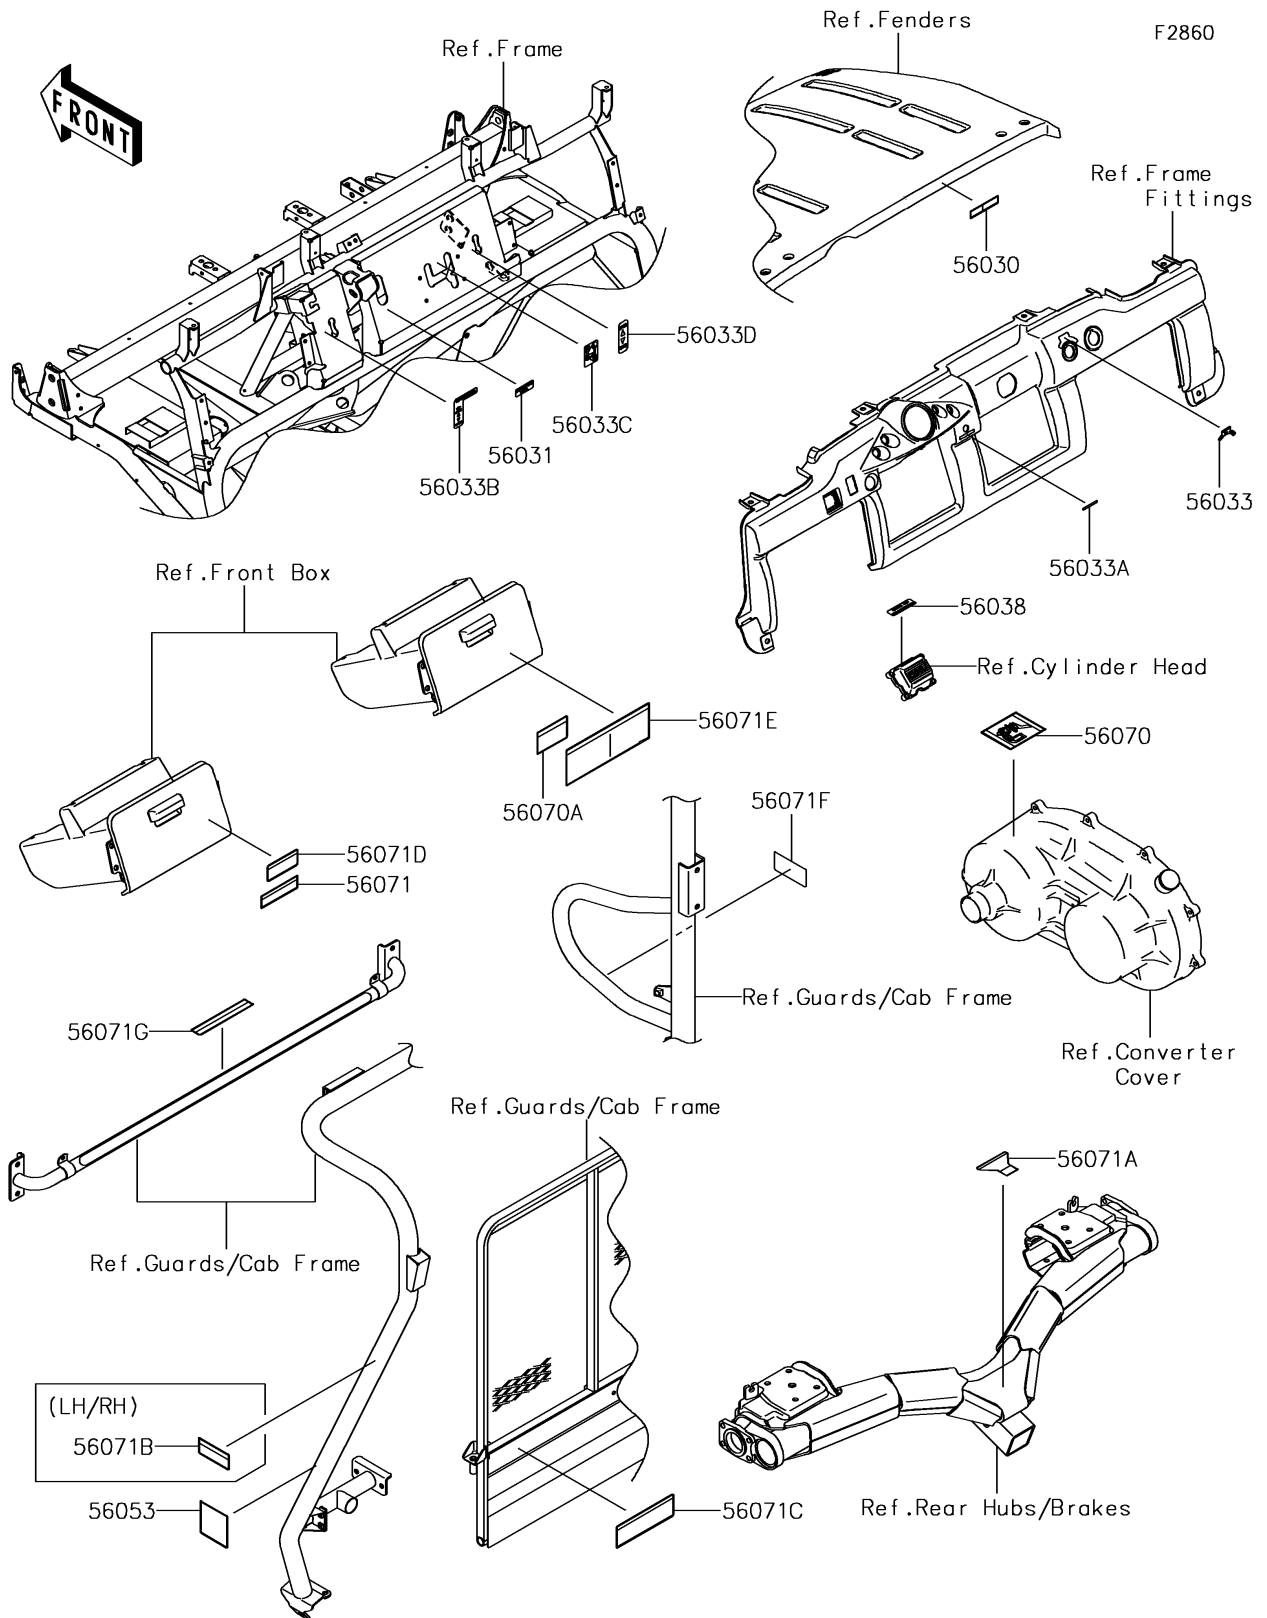

2018 MULE™ 4010 Trans4x4® FT PARTS DIAGRAM

Labels

2018 MULE™ 4010 Trans4x4® FT PARTS LIST

Labels

ITEM NAME	PART NUMBER	QUANTITY
LABEL,OPERATING HOOD (Ref # 56030)	56030-0267	1
LABEL-MANUAL,BRAKE FLUID LEVEL (Ref # 56031)	56031-1818	1
LABEL-MANUAL,IGNITION (Ref # 56033)	56033-0212	1
LABEL-MANUAL,POWER STEERING (Ref # 56033A)	56033-0213	1
LABEL-MANUAL,DIFF MODE (Ref # 56033B)	56033-1183	1
LABEL-MANUAL,SHIFT (Ref # 56033C)	56033-1186	1
LABEL-MANUAL,2WD/4WD (Ref # 56033D)	56033-1187	1
LABEL-BRAND (Ref # 56038)	56038-2782	1
LABEL-SPECIFICATION,TIRE (Ref # 56053)	56053-7534	1
LABEL-WARNING,HOT SURFACES (Ref # 56070)	56070-0051	1
LABEL-WARNING,BONNET OPERATION (Ref # 56070A)	56070-0053	1
LABEL-WARNING,SHIFT CAUTION (Ref # 56071)	56071-0128	1
LABEL-WARNING,TRAILER HITCH (Ref # 56071A)	56071-0332	1
LABEL-WARNING,CAB FRAME (Ref # 56071B)	56071-0492	1
LABEL-WARNING,CARGO BED,4P (Ref # 56071C)	56071-0637	1
LABEL-WARNING,CARGO BED (Ref # 56071D)	56071-0638	1
LABEL-WARNING,GENERAL (Ref # 56071E)	56071-0645	1
LABEL-WARNING,GASOLINE (Ref # 56071F)	56071-7501	1
LABEL-WARNING,REAR SEAT (Ref # 56071G)	56071-7513	1