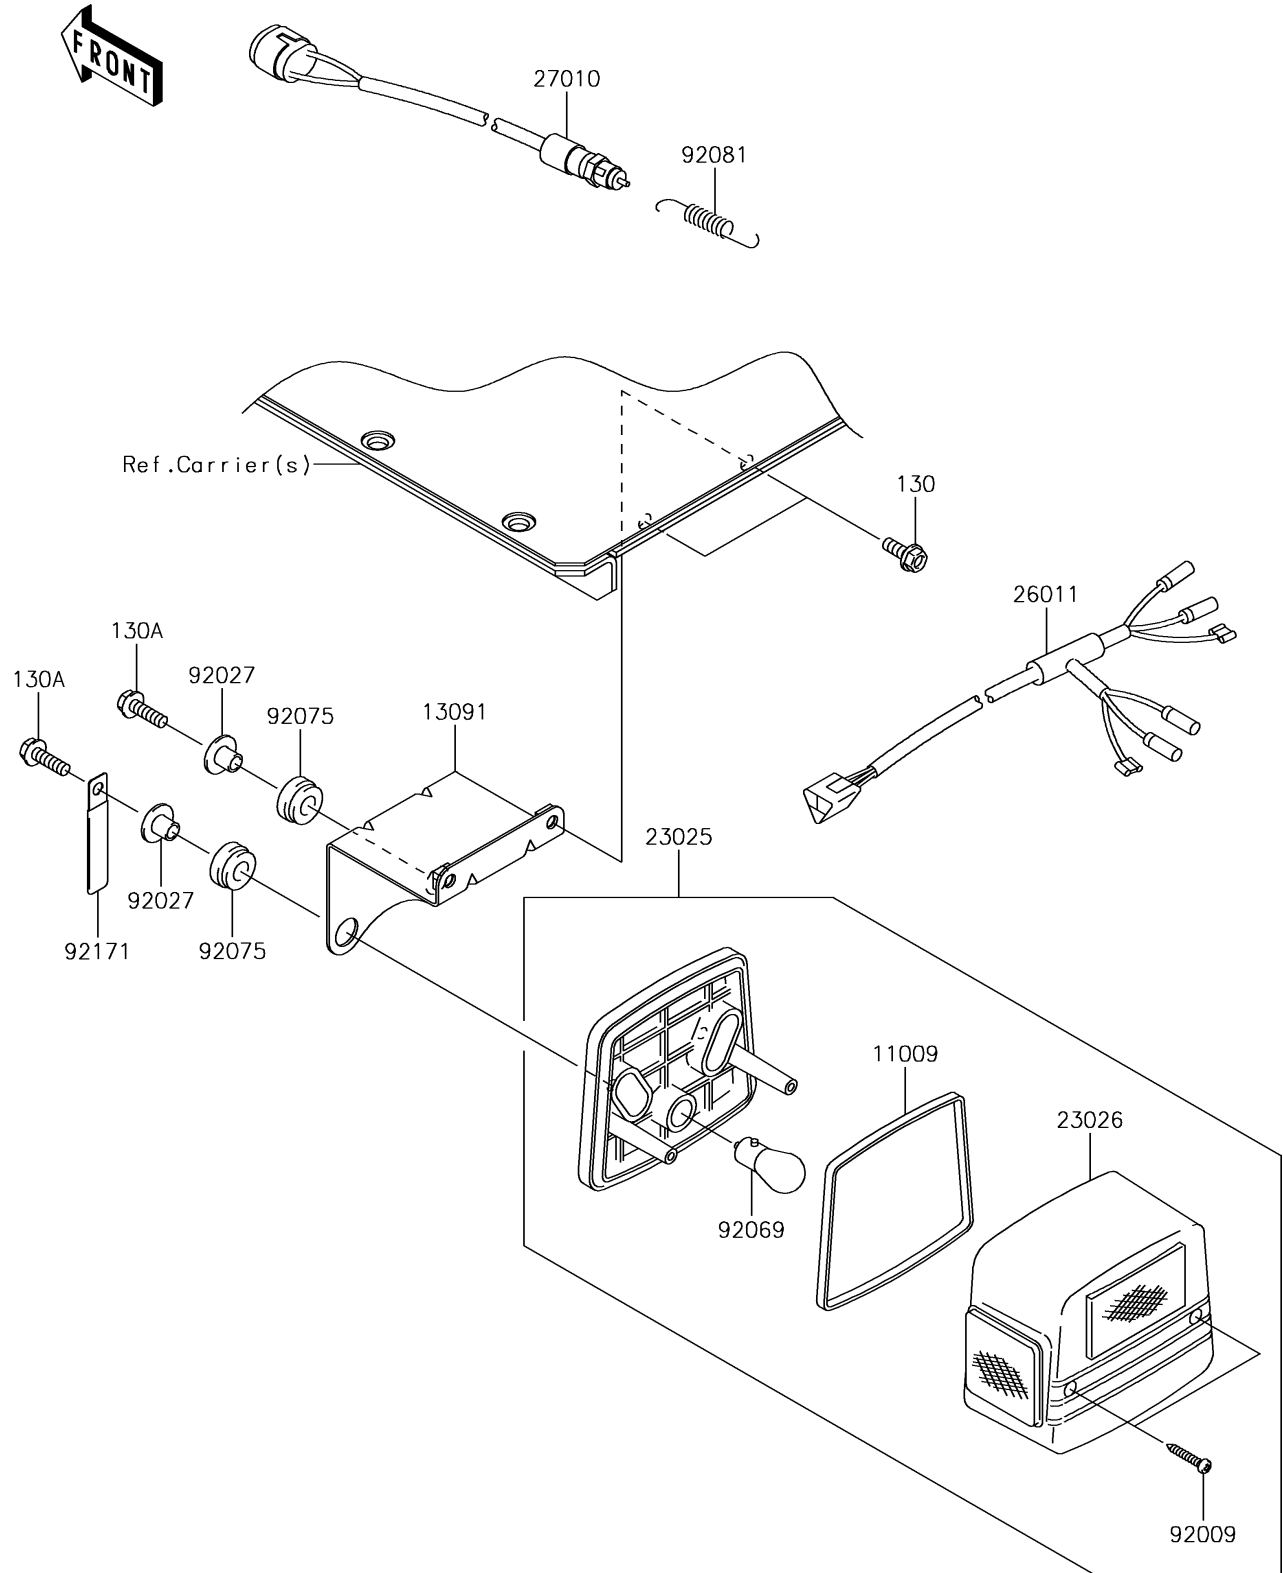

## 2018 MULE™ 4010 Trans4x4® FT PARTS DIAGRAM

Taillight(s)

F2720

## 2018 MULE™ 4010 Trans4x4® FT PARTS LIST

Taillight(s)

ITEM NAME	PART NUMBER	QUANTITY
GASKET,TAIL LAMP (Ref # 11009)	11009-1215	1
BOLT-FLANGED,6X16 (Ref # 130)	130BA0616	1
HOLDER,TAIL LAMP (Ref # 13091)	13091-1743	1
BOLT-FLANGED,6X20 (Ref # 130A)	130BA0620	1
LAMP-TAIL (Ref # 23025)	23025-1042	1
LENS,TAIL LAMP (Ref # 23026)	23026-1019	1
WIRE-LEAD (Ref # 26011)	26011-1756	1
SWITCH,BRAKE LAMP (Ref # 27010)	27010-1301	1
SCREW,TAPPING,4X25 (Ref # 92009)	92009-1069	1
COLLAR,L=11.1 (Ref # 92027)	92027-194	1
BULB,12V 21/5W (Ref # 92069)	92069-1011	1
DAMPER (Ref # 92075)	92075-277	1
SPRING,HOOK RETURN (Ref # 92081)	92081-1466	1
CLAMP,L=60 (Ref # 92171)	92171-0652	1