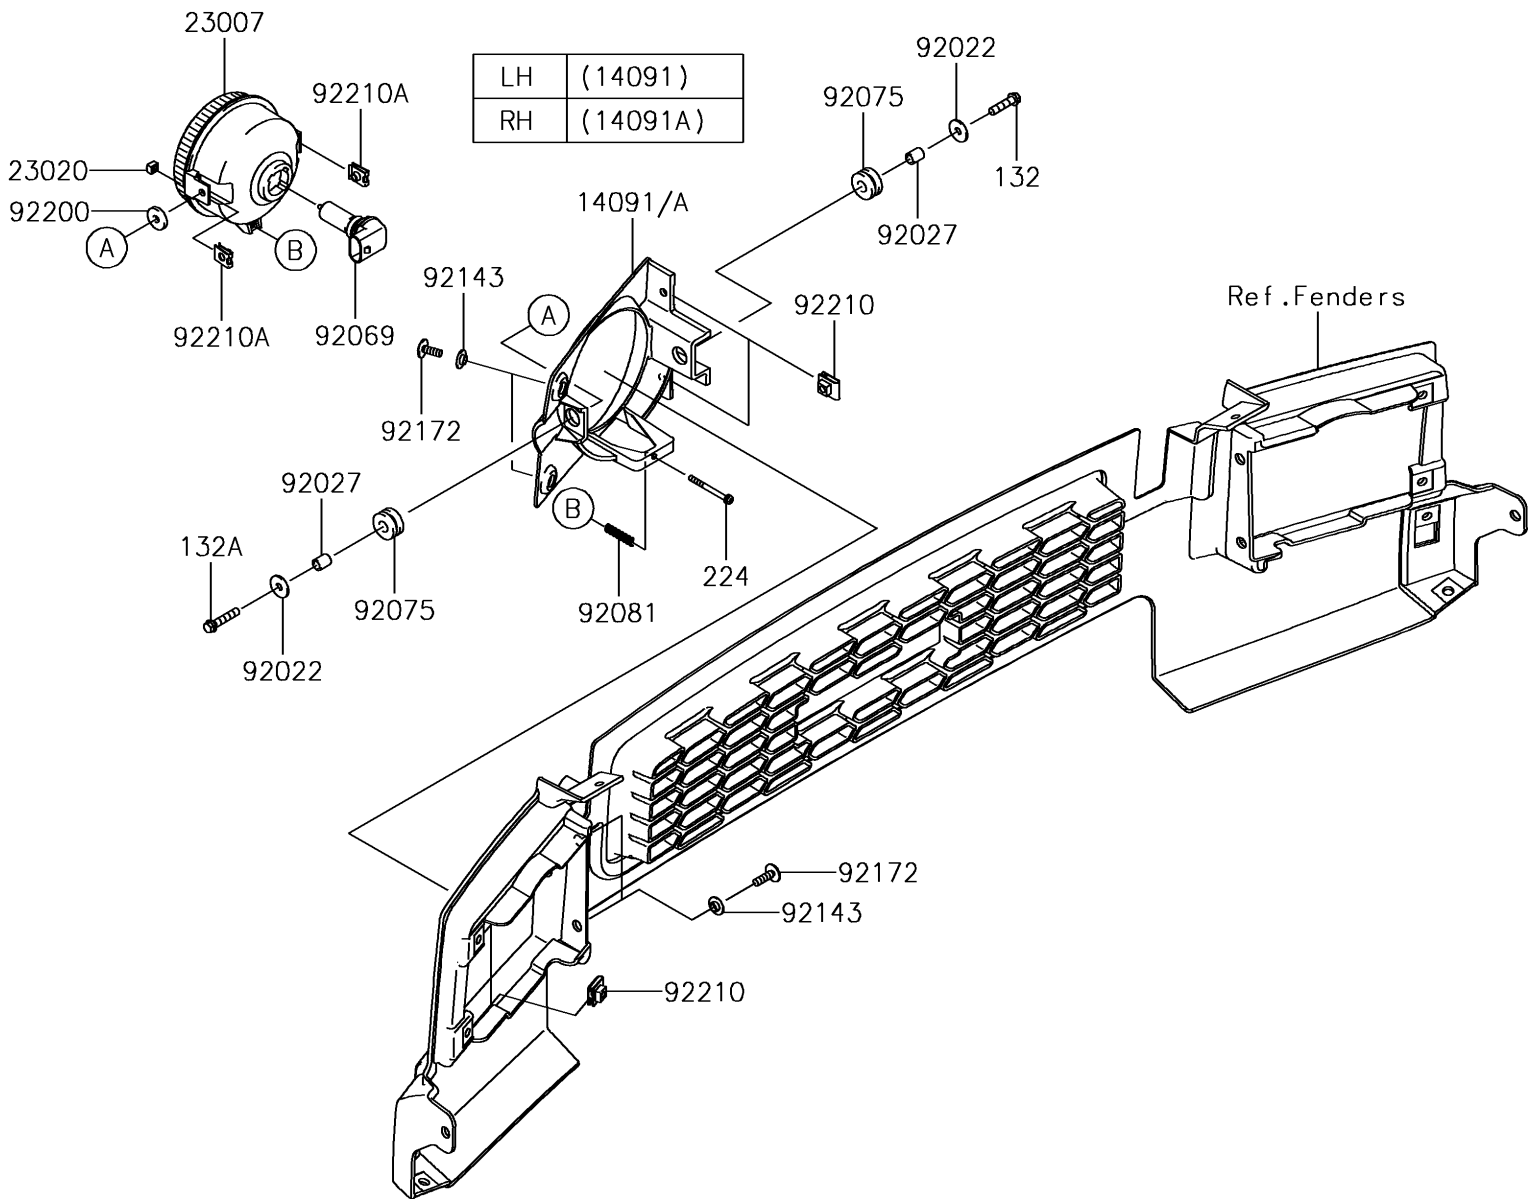

2018 MULE™ 4010 Trans4x4® FT PARTS DIAGRAM

Headlight(s)

F2710

2018 MULE™ 4010 Trans4x4® FT PARTS LIST

Headlight(s)

ITEM NAME	PART NUMBER	QUANTITY
BOLT-FLANGED-SMALL,6X25 (Ref # 132)	132BA0625	1
BOLT-FLANGED-SMALL,6X30 (Ref # 132A)	132BA0630	1
COVER,HEAD LAMP,LH (Ref # 14091)	14091-0827	1
COVER,HEAD LAMP,RH (Ref # 14091A)	14091-0828	1
SCREW-PAN-WP-CROS,4X45 (Ref # 224)	224AA0445	1
LENS-COMP,HEAD LAMP (Ref # 23007)	23007-0096	1
NUT,4MM,FOCUS ADJUST (Ref # 23020)	23020-018	1
WASHER,6.5X20X1.6 (Ref # 92022)	92022-125	1
COLLAR,6.8X10X12 (Ref # 92027)	92027-162	1
BULB,12V 35/35W (Ref # 92069)	92069-0019	1
DAMPER,10X24X12 (Ref # 92075)	92075-1690	1
SPRING,FOCUS ADJUST (Ref # 92081)	92081-1896	1
COLLAR (Ref # 92143)	92143-1087	1
SCREW,TAPPING,6X20 (Ref # 92172)	92172-0488	1
WASHER,6.5X20X3.2 (Ref # 92200)	92200-0359	1
NUT,LEAF SPRING,6MM (Ref # 92210)	92210-0624	1
NUT (Ref # 92210A)	92210-1125	1