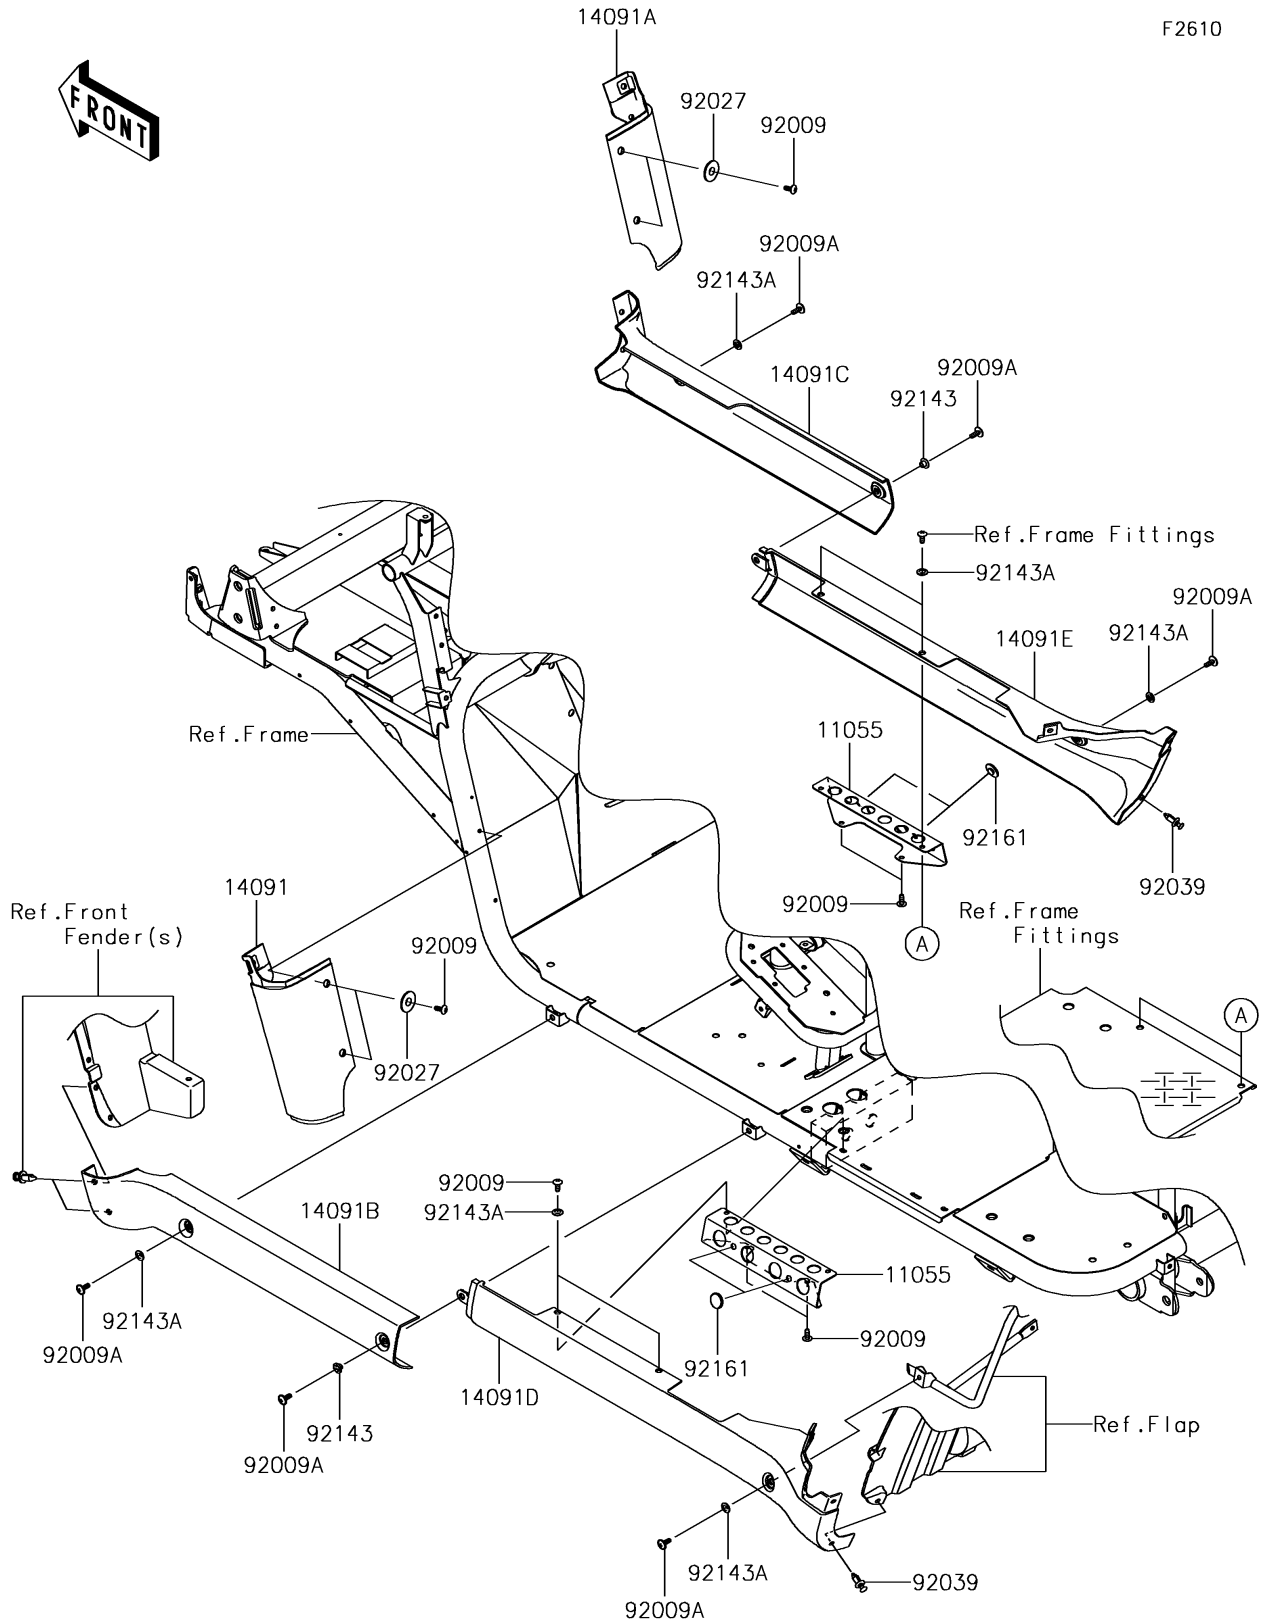

## 2018 MULE™ 4010 Trans4x4® FT PARTS DIAGRAM

Side Covers/Chain Cover

F2610

## 2018 MULE™ 4010 Trans4x4® FT PARTS LIST

Side Covers/Chain Cover

ITEM NAME	PART NUMBER	QUANTITY
BRACKET (Ref # 11055)	11055-0599	1
COVER,FR FENDER,LWR,LH,F.BLACK (Ref # 14091)	14091-0821-6Z	1
COVER,FR FENDER,LWR,RH,F.BLACK (Ref # 14091A)	14091-0822-6Z	1
COVER,SIDE STEP,FR,LH,F.BLACK (Ref # 14091B)	14091-0823-6Z	1
COVER,SIDE STEP,FR,RH,F.BLACK (Ref # 14091C)	14091-0824-6Z	1
COVER,SIDE STEP,RR,LH,F.BLACK (Ref # 14091D)	14091-0825-6Z	1
COVER,SIDE STEP,RR,RH,F.BLACK (Ref # 14091E)	14091-0826-6Z	1
SCREW,TAPPING,6X16 (Ref # 92009)	92009-1166	1
SCREW,6X16 (Ref # 92009A)	92009-1621	1
COLLAR,L=4.7 (Ref # 92027)	92027-1964	1
RIVET (Ref # 92039)	92039-0776	1
COLLAR (Ref # 92143)	92143-1057	1
COLLAR (Ref # 92143A)	92143-1087	1
DAMPER,RUBBER (Ref # 92161)	92161-1200	1