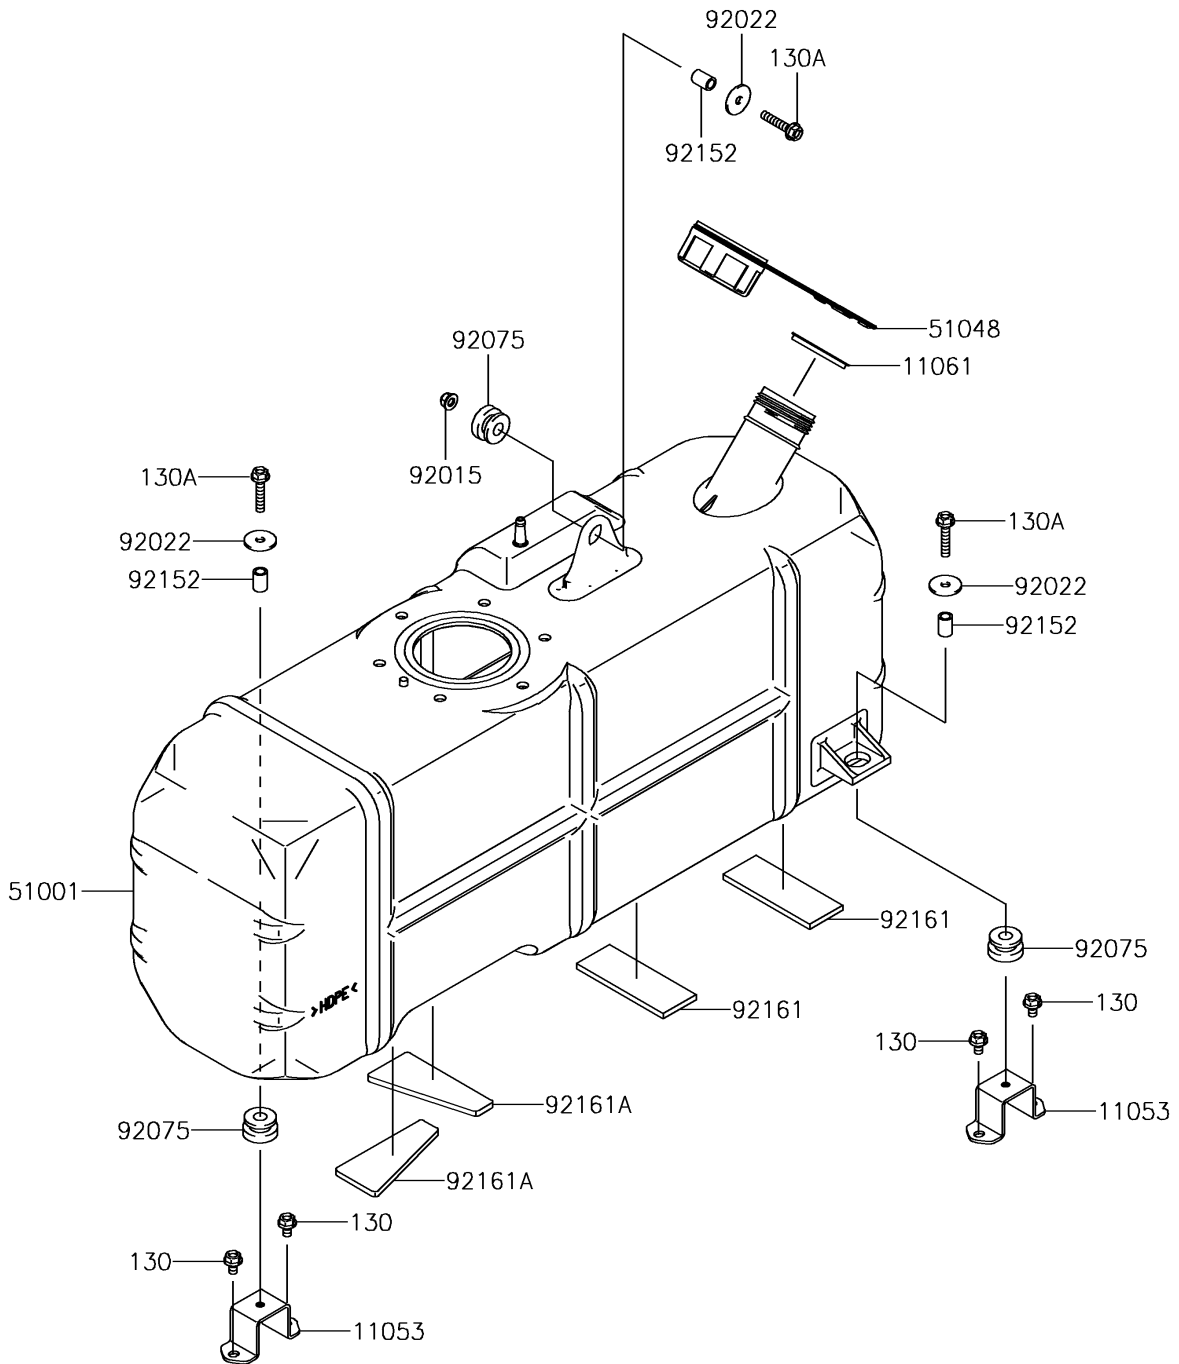

2018 MULE™ 4010 Trans4x4® FT PARTS DIAGRAM

Fuel Tank

F2410

2018 MULE™ 4010 Trans4x4® FT PARTS LIST

Fuel Tank

ITEM NAME	PART NUMBER	QUANTITY
BRACKET (Ref # 11053)	11053-7512	1
GASKET,FUEL TANK CAP (Ref # 11061)	11061-0395	1
BOLT-FLANGED,6X10 (Ref # 130)	130BA0610	1
BOLT-FLANGED,6X30 (Ref # 130A)	130BA0630	1
TANK-COMP-FUEL (Ref # 51001)	51001-0763	1
CAP-ASSY-TANK,FUEL (Ref # 51048)	51048-0026	1
NUT,LOCK,FLANGED,6MM (Ref # 92015)	92015-1675	1
WASHER,6.5X24X2 (Ref # 92022)	92022-1690	1
DAMPER (Ref # 92075)	92075-1787	1
COLLAR,7.02X10.32X15.3 (Ref # 92152)	92152-7511	1
DAMPER,92X35X4.76 (Ref # 92161)	92161-0813	1
DAMPER,92X19X4.76 (Ref # 92161A)	92161-0814	1