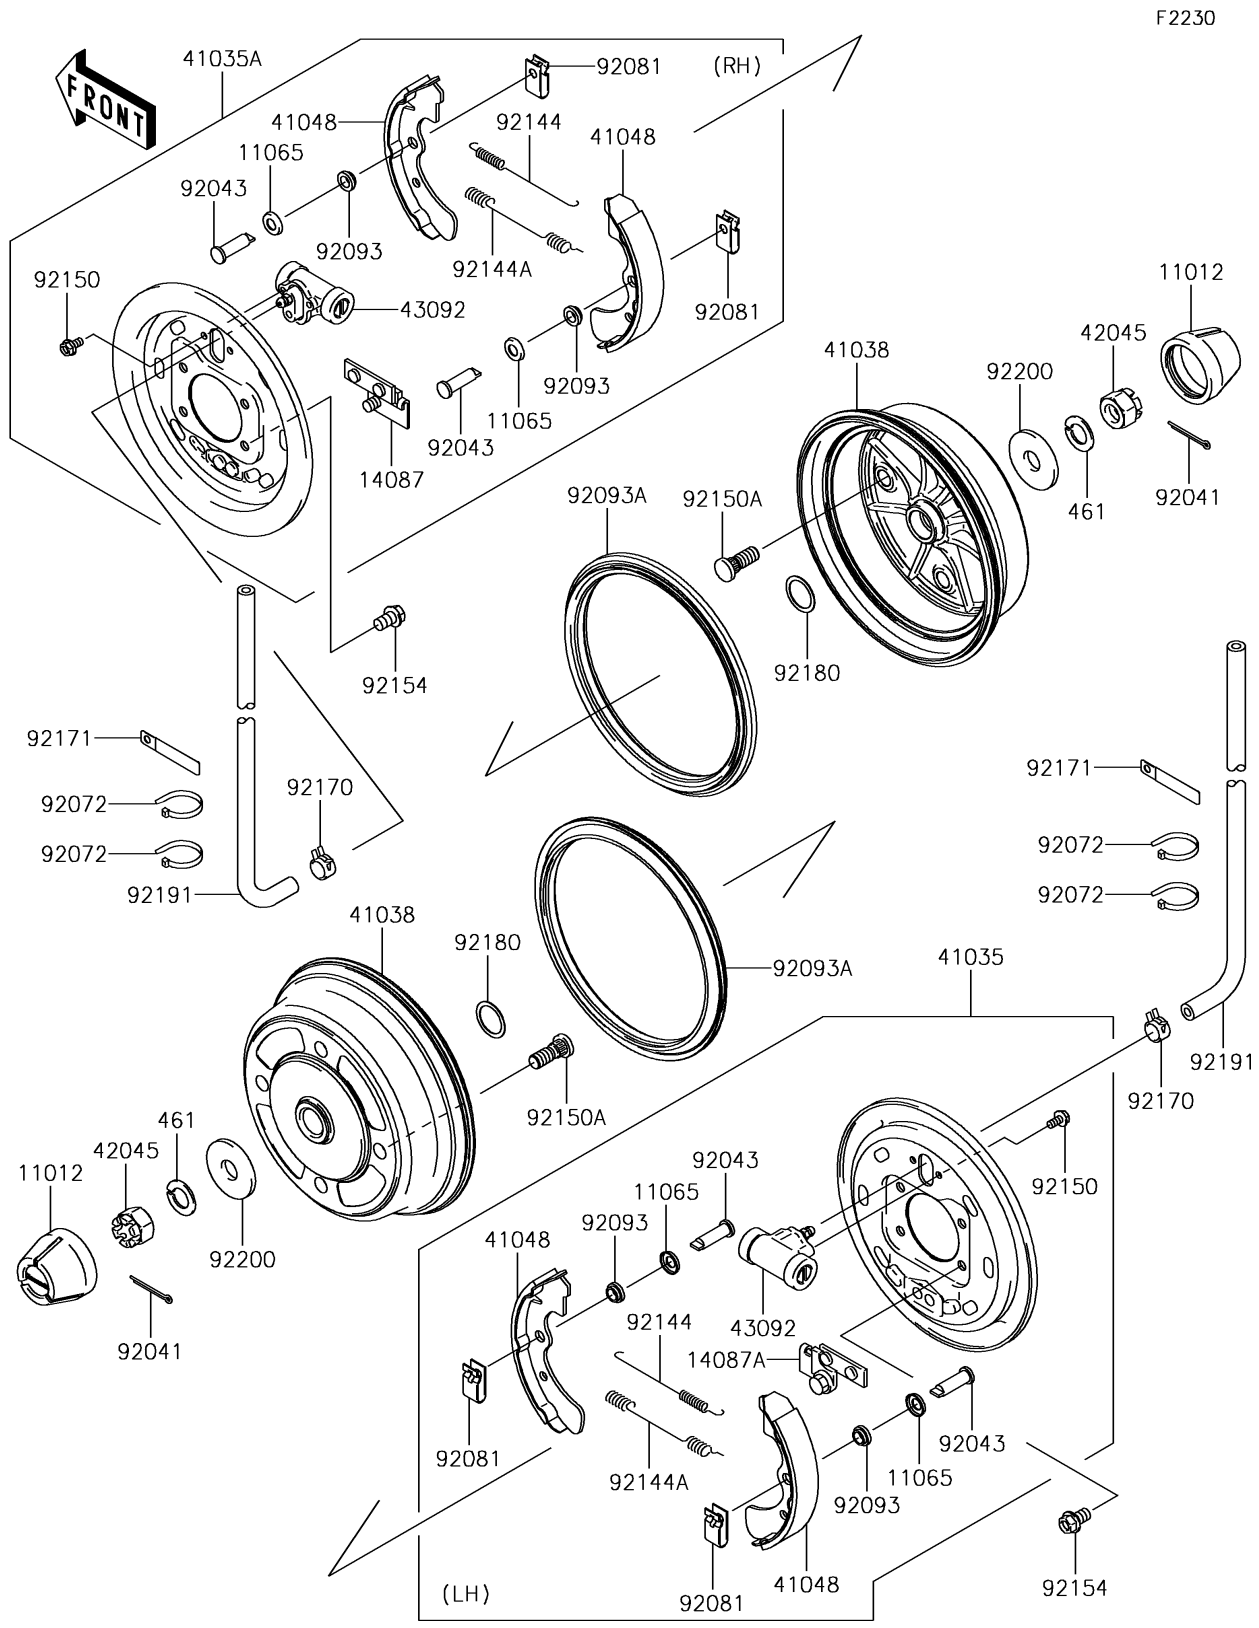

2018 MULE™ 4010 Trans4x4® FT PARTS DIAGRAM

Front Hubs/Brakes

2018 MULE™ 4010 Trans4x4® FT PARTS LIST

Front Hubs/Brakes

ITEM NAME	PART NUMBER	QUANTITY
CAP,WHEEL (Ref # 11012)	11012-1969	1
CAP (Ref # 11065)	11065-1175	1
RETAINER-ASSY,RH (Ref # 14087)	14087-1001	1
RETAINER-ASSY,LH (Ref # 14087A)	14087-1002	1
PANEL-ASSY-BRAKE,FR,LH (Ref # 41035)	41035-7502	1
PANEL-ASSY-BRAKE,FR,RH (Ref # 41035A)	41035-7504	1
DRUM,FRONT BRAKE (Ref # 41038)	41038-7501	1
SHOE-BRAKE (Ref # 41048)	41048-7501	1
NUT,CASTLE,18MM (Ref # 42045)	42045-018	1
CYLINDER,FRONT BRAKE PANEL (Ref # 43092)	43092-1054	1
WASHER-SPRING,18MM (Ref # 461)	461DA1800	1
COTTER,4.0X35 (Ref # 92041)	92041-1053	1
PIN (Ref # 92043)	92043-1636	1
BAND,L=123 (Ref # 92072)	92072-030	1
SPRING,SHOE CLAMP (Ref # 92081)	92081-1904	1
SEAL (Ref # 92093)	92093-1532	1
SEAL,BS184.8X13.5ZS (Ref # 92093A)	92093-1543	1
SPRING,BRAKE (Ref # 92144)	92144-1300	1
SPRING,BRAKE (Ref # 92144A)	92144-1301	1
BOLT,FLANGED,6X12 (Ref # 92150)	92150-1166	1
BOLT (Ref # 92150A)	92150-1366	1
BOLT,FLANGED,10X16 (Ref # 92154)	92154-0803	1
CLAMP (Ref # 92170)	92170-2042	1
CLAMP,L=60 (Ref # 92171)	92171-0652	1
SHIM,25.2X32.5X0.6 (Ref # 92180)	92180-1353	1
TUBE,4.7X9.5X1100 (Ref # 92191)	92191-1525	1
WASHER,18.5X52X4.5 (Ref # 92200)	92200-1474	1