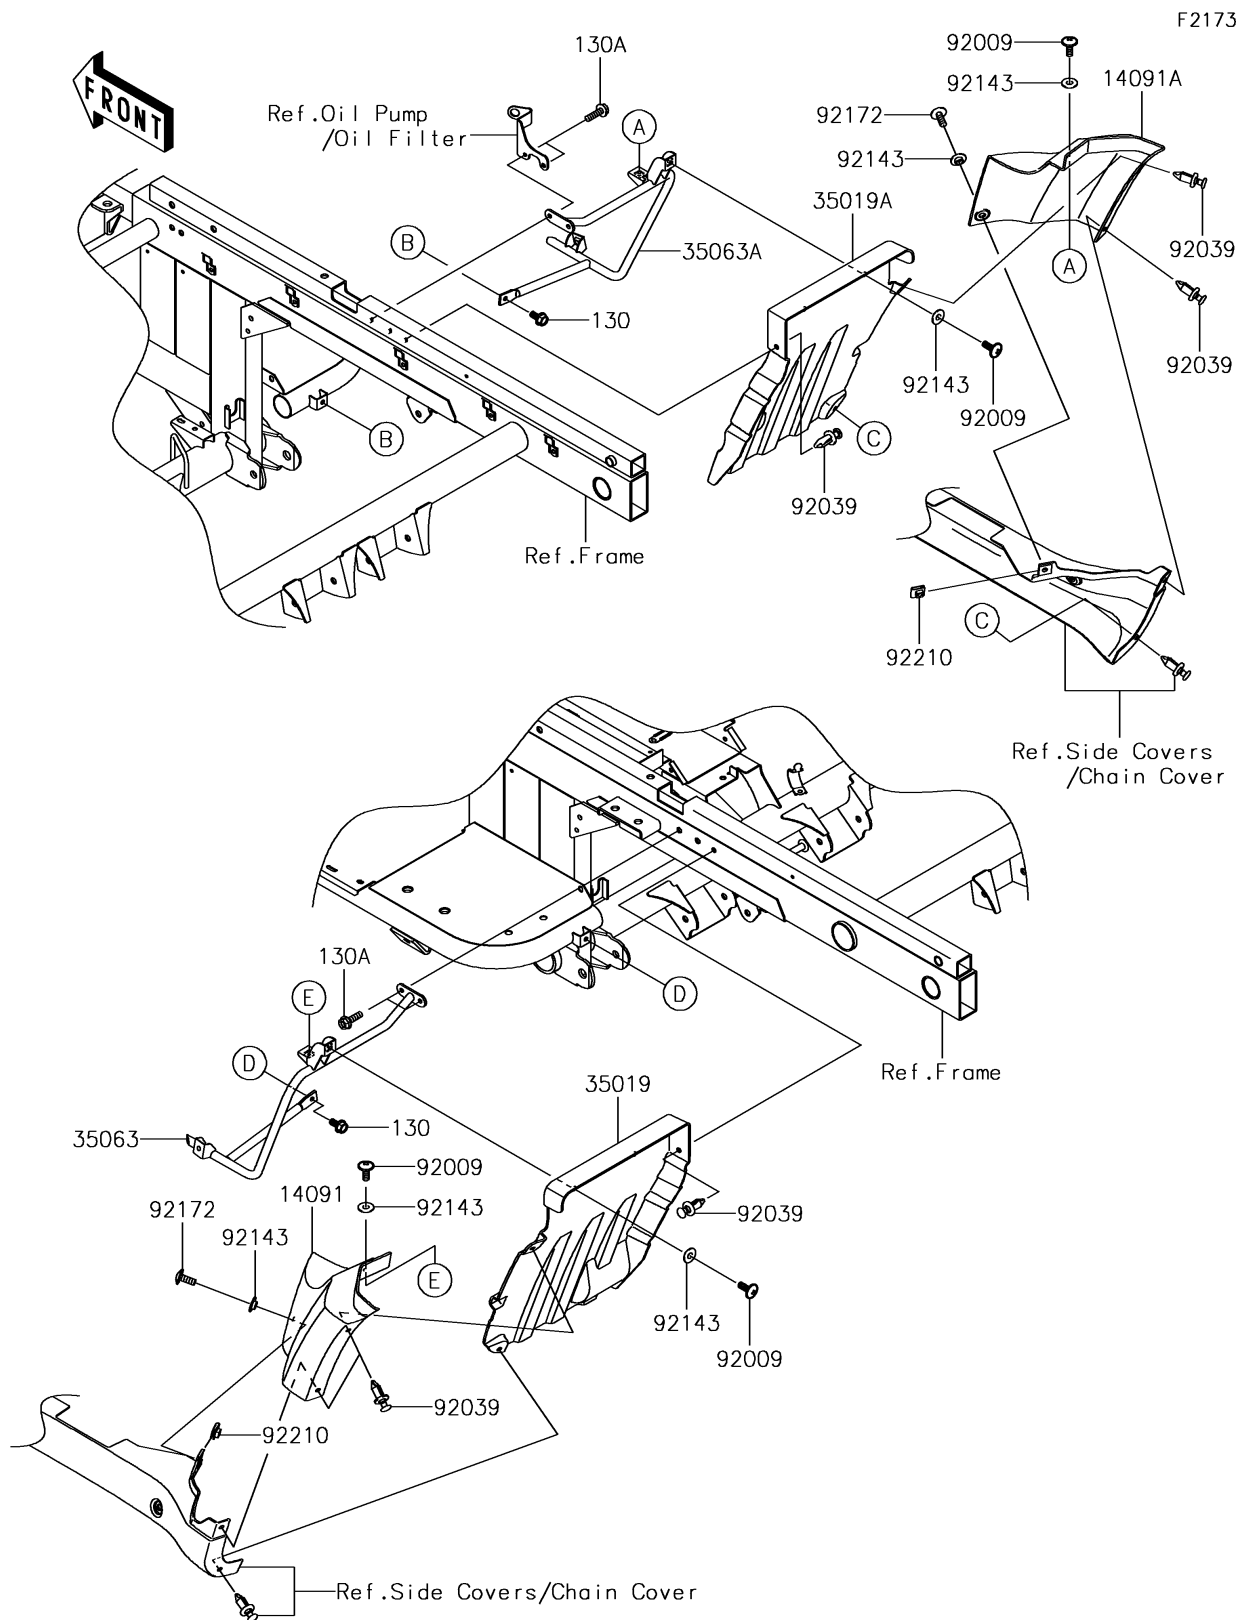

2018 MULE™ 4010 Trans4x4® FT PARTS DIAGRAM

Flap

2018 MULE™ 4010 Trans4x4® FT PARTS LIST

Flap

ITEM NAME	PART NUMBER	QUANTITY
BOLT-FLANGED,6X14 (Ref # 130)	130BA0614	1
BOLT-FLANGED,6X20 (Ref # 130A)	130BA0620	1
COVER,REAR FENDER,LWR,LH,F.BLK (Ref # 14091)	14091-0819-6Z	1
COVER,REAR FENDER,LWR,RH,F.BLK (Ref # 14091A)	14091-0820-6Z	1
FLAP,RR,LH (Ref # 35019)	35019-0066	1
FLAP,RR,RH (Ref # 35019A)	35019-0067	1
STAY,RR,LH (Ref # 35063)	35063-0451	1
STAY,RR,RH (Ref # 35063A)	35063-0452	1
SCREW,6X16 (Ref # 92009)	92009-1621	1
RIVET (Ref # 92039)	92039-0776	1
COLLAR (Ref # 92143)	92143-1087	1
SCREW,TAPPING,6X20 (Ref # 92172)	92172-0488	1
NUT,LEAF SPRING,6MM (Ref # 92210)	92210-0624	1