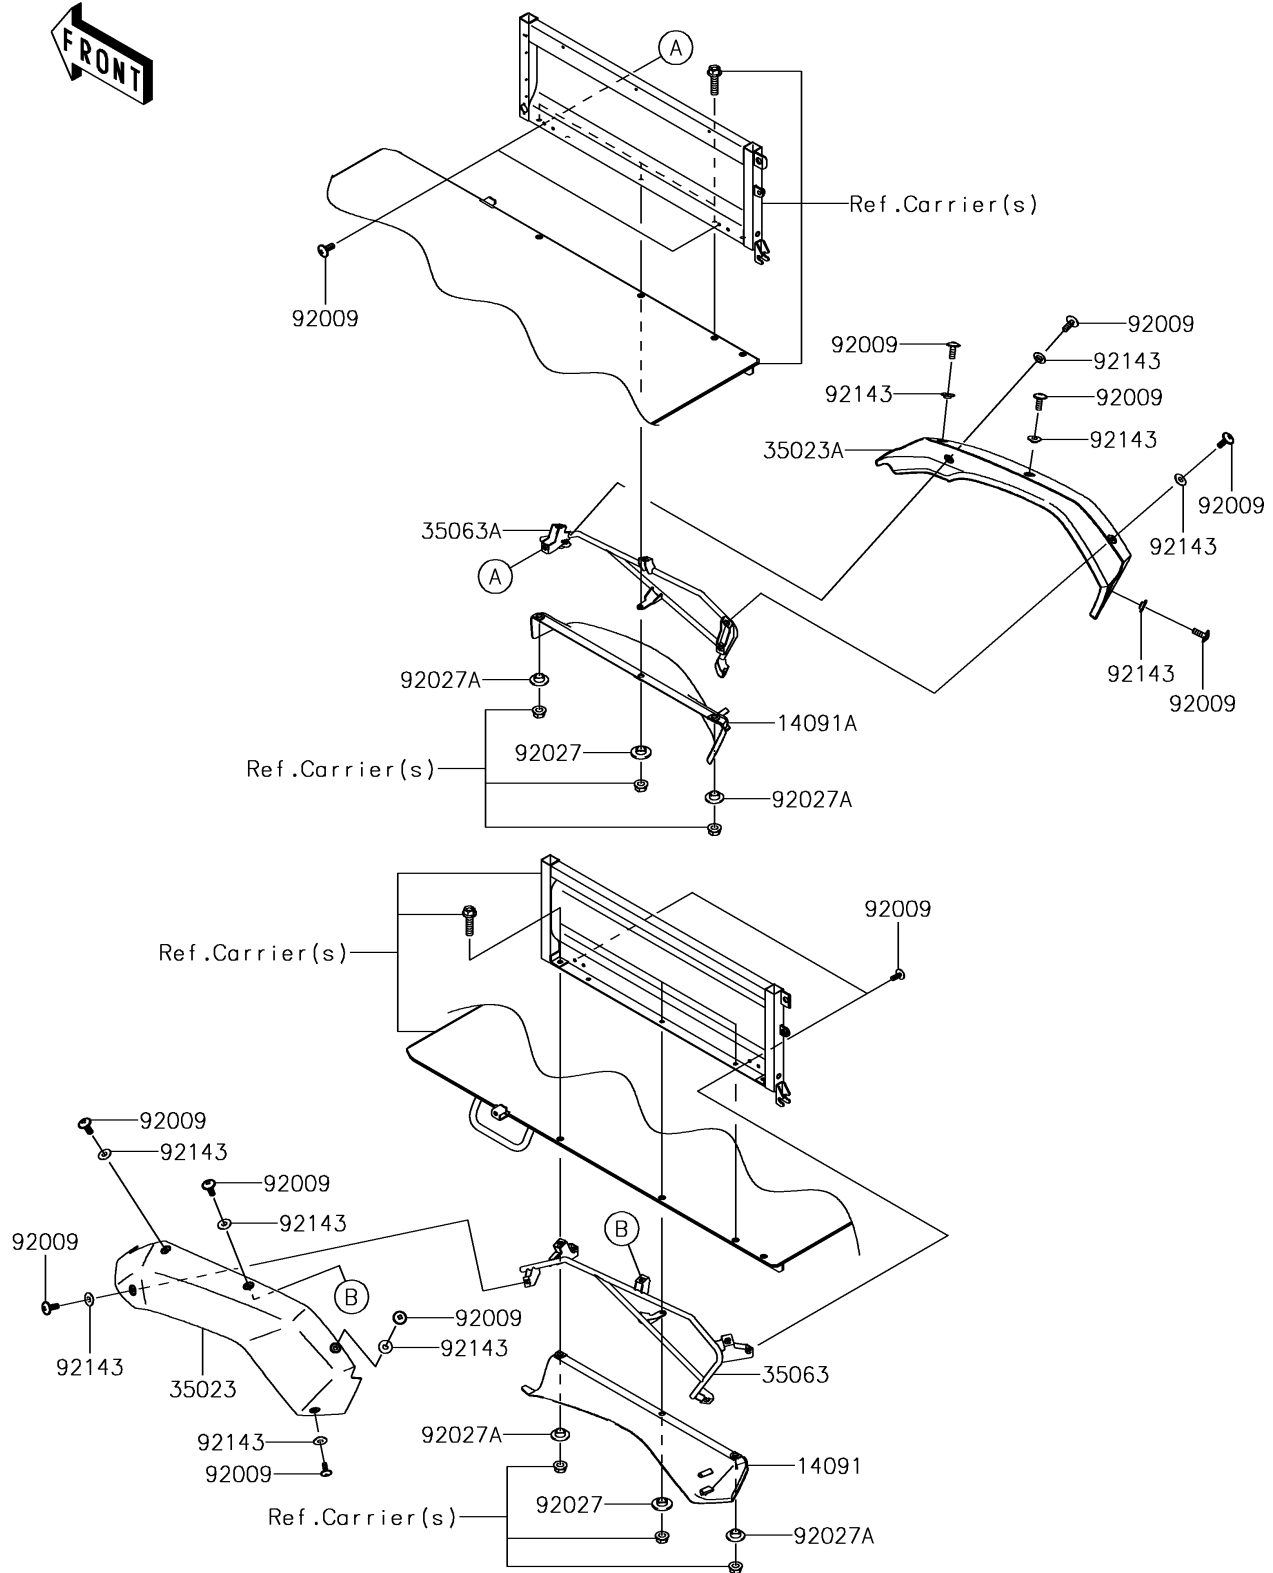

2018 MULE™ 4010 Trans4x4® FT PARTS DIAGRAM

Rear Fender(s)

F2172

2018 MULE™ 4010 Trans4x4® FT PARTS LIST

Rear Fender(s)

ITEM NAME	PART NUMBER	QUANTITY
COVER,FENDER,INSIDE,RR,LH (Ref # 14091)	14091-1634	1
COVER,FENDER,INSIDE,RR,RH (Ref # 14091A)	14091-1635	1
FENDER-REAR,LH,F.BLACK (Ref # 35023)	35023-0121-6Z	1
FENDER-REAR,RH,F.BLACK (Ref # 35023A)	35023-0122-6Z	1
STAY,RR,LH (Ref # 35063)	35063-0449	1
STAY,RR,RH (Ref # 35063A)	35063-0450	1
SCREW,6X16 (Ref # 92009)	92009-1621	1
COLLAR (Ref # 92027)	92027-1354	1
COLLAR (Ref # 92027A)	92027-1908	1
COLLAR (Ref # 92143)	92143-1087	1