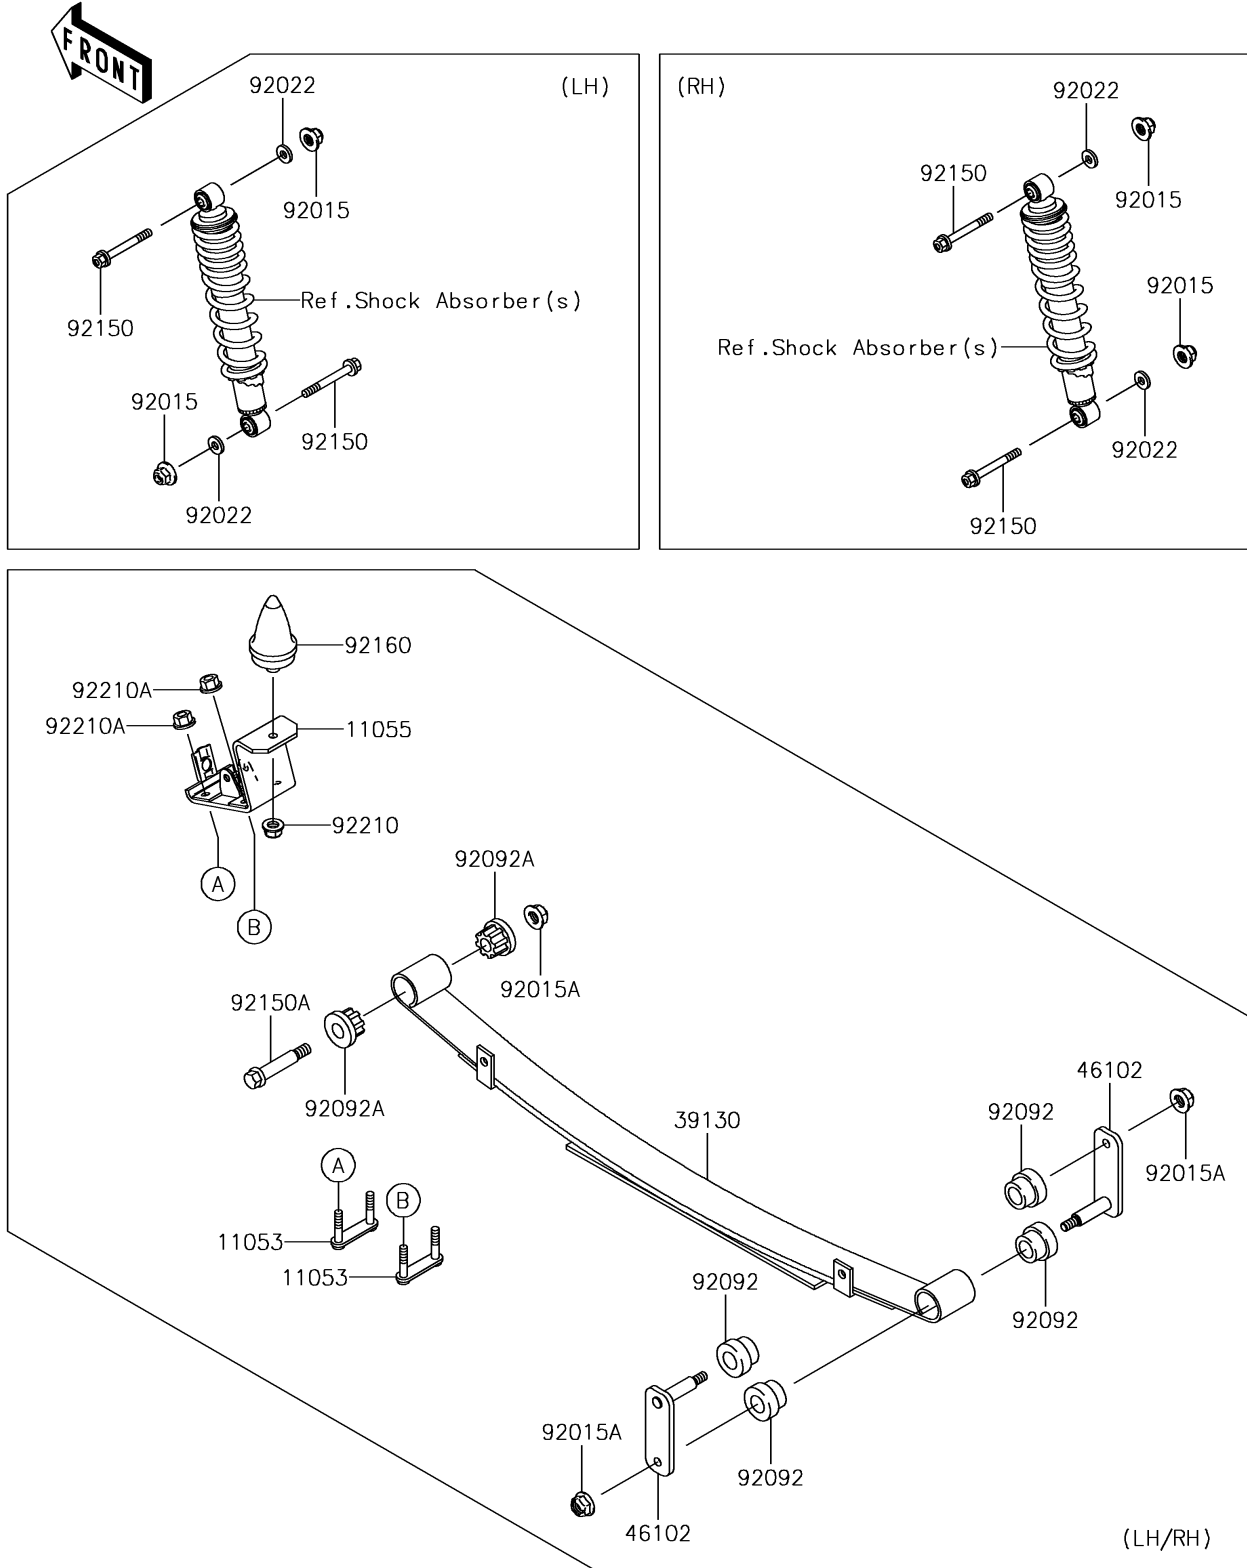

2018 MULE™ 4010 Trans4x4® FT PARTS DIAGRAM

Rear Suspension

F2153

2018 MULE™ 4010 Trans4x4® FT PARTS LIST

Rear Suspension

ITEM NAME	PART NUMBER	QUANTITY
BRACKET,LEAF SPRING (Ref # 11053)	11053-7564	1
BRACKET,LEAF SPRING (Ref # 11055)	11055-7504	1
SPRING-LEAF (Ref # 39130)	39130-1066	1
ROD,LEAF SPRING,RR (Ref # 46102)	46102-1338	1
NUT,LOCK,10MM (Ref # 92015)	92015-1597	1
NUT,12MM (Ref # 92015A)	92015-1706	1
WASHER,11.5X20.5X1.6 (Ref # 92022)	92022-1768	1
BUSHING-RUBBER (Ref # 92092)	92092-1083	1
BUSHING-RUBBER (Ref # 92092A)	92092-1084	1
BOLT,FLANGED,10X57 (Ref # 92150)	92150-1227	1
BOLT,12MM (Ref # 92150A)	92150-1284	1
DAMPER,BUMP STOPPER (Ref # 92160)	92160-1136	1
NUT,LOCK,FLANGED,10MM (Ref # 92210)	92210-0276	1
NUT,LOCK,10MM (Ref # 92210A)	92210-1204	1