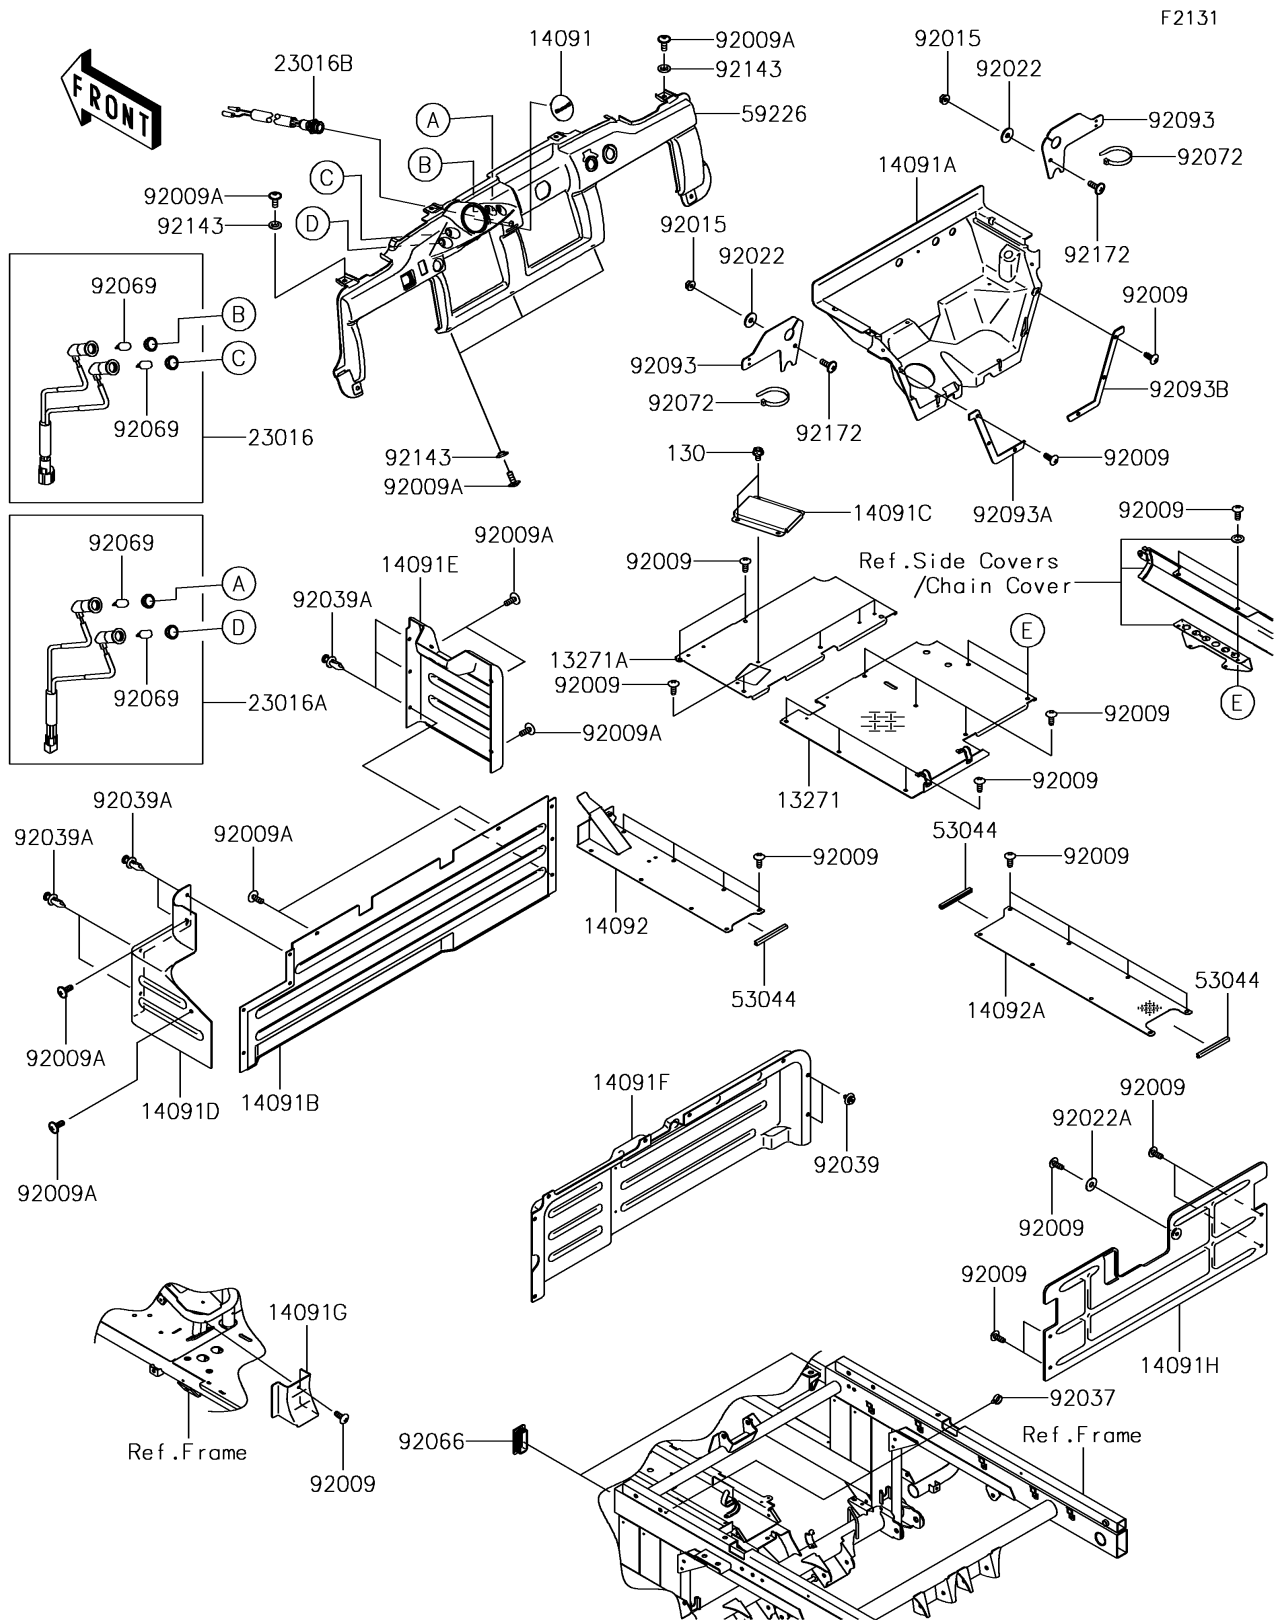

2018 MULE™ 4010 Trans4x4® FT PARTS DIAGRAM

Frame Fittings

2018 MULE™ 4010 Trans4x4® FT PARTS LIST

Frame Fittings

ITEM NAME	PART NUMBER	QUANTITY
BOLT-FLANGED,6X10 (Ref # 130)	130BA0610	1
PLATE,FLOOR,RH (Ref # 13271)	13271-7602	1
PLATE,FLOOR,RH (Ref # 13271A)	13271-7606	1
COVER,SPEEDOMETER,F.BLACK (Ref # 14091)	14091-0929-6Z	1
COVER,FLOOR (Ref # 14091A)	14091-1378	1
COVER,FRONT SEAT,CNT (Ref # 14091B)	14091-7531	1
COVER (Ref # 14091C)	14091-7536	1
COVER,FRONT SEAT,LH (Ref # 14091D)	14091-7541	1
COVER,FRONT SEAT,RH (Ref # 14091E)	14091-7542	1
COVER,FRONT SEAT,RR,LWR (Ref # 14091F)	14091-7549	1
COVER,PARKING CABLE (Ref # 14091G)	14091-7551	1
COVER,REAR SEAT,LWR (Ref # 14091H)	14091-7557	1
COVER,FLOOR,CNT,FR (Ref # 14092)	14092-0832	1
COVER,FLOOR,CNT,RR (Ref # 14092A)	14092-0993	1
LAMP-ASSY,PARKING&WATER TEMP (Ref # 23016)	23016-0035	1
LAMP-ASSY,DFI&OIL PRESSURE (Ref # 23016A)	23016-0036	1
LAMP-ASSY,LED (Ref # 23016B)	23016-0050	1
TRIM,L=111 (Ref # 53044)	53044-7502	1
PANEL-CONTROL,F.BLACK (Ref # 59226)	59226-0026-6Z	1
SCREW,TAPPING,6X16 (Ref # 92009)	92009-1166	1
SCREW,6X16 (Ref # 92009A)	92009-1621	1
NUT,FLANGED,6MM (Ref # 92015)	92015-1367	1
WASHER,6.5X20X1.6,BLACK (Ref # 92022)	92022-1346	1
WASHER,7X18X1.2 (Ref # 92022A)	92022-1545	1
CLAMP,HOSE (Ref # 92037)	92037-1827	1
RIVET (Ref # 92039)	92039-0768	1
RIVET (Ref # 92039A)	92039-0776	1
PLUG (Ref # 92066)	92066-7505	1
BULB,12V 1.7W,T10 (Ref # 92069)	92069-1059	1

2018 MULE™ 4010 Trans4x4® FT PARTS LIST

Frame Fittings

ITEM NAME	PART NUMBER	QUANTITY
BAND,L=368.3 (Ref # 92072)	92072-3872	1
SEAL,LOWER COVER (Ref # 92093)	92093-0181	1
SEAL,FRONT FENDER,LH (Ref # 92093A)	92093-1293	1
SEAL,FRONT FENDER,RH (Ref # 92093B)	92093-1294	1
COLLAR (Ref # 92143)	92143-1087	1
SCREW,6X18 (Ref # 92172)	92172-0002	1