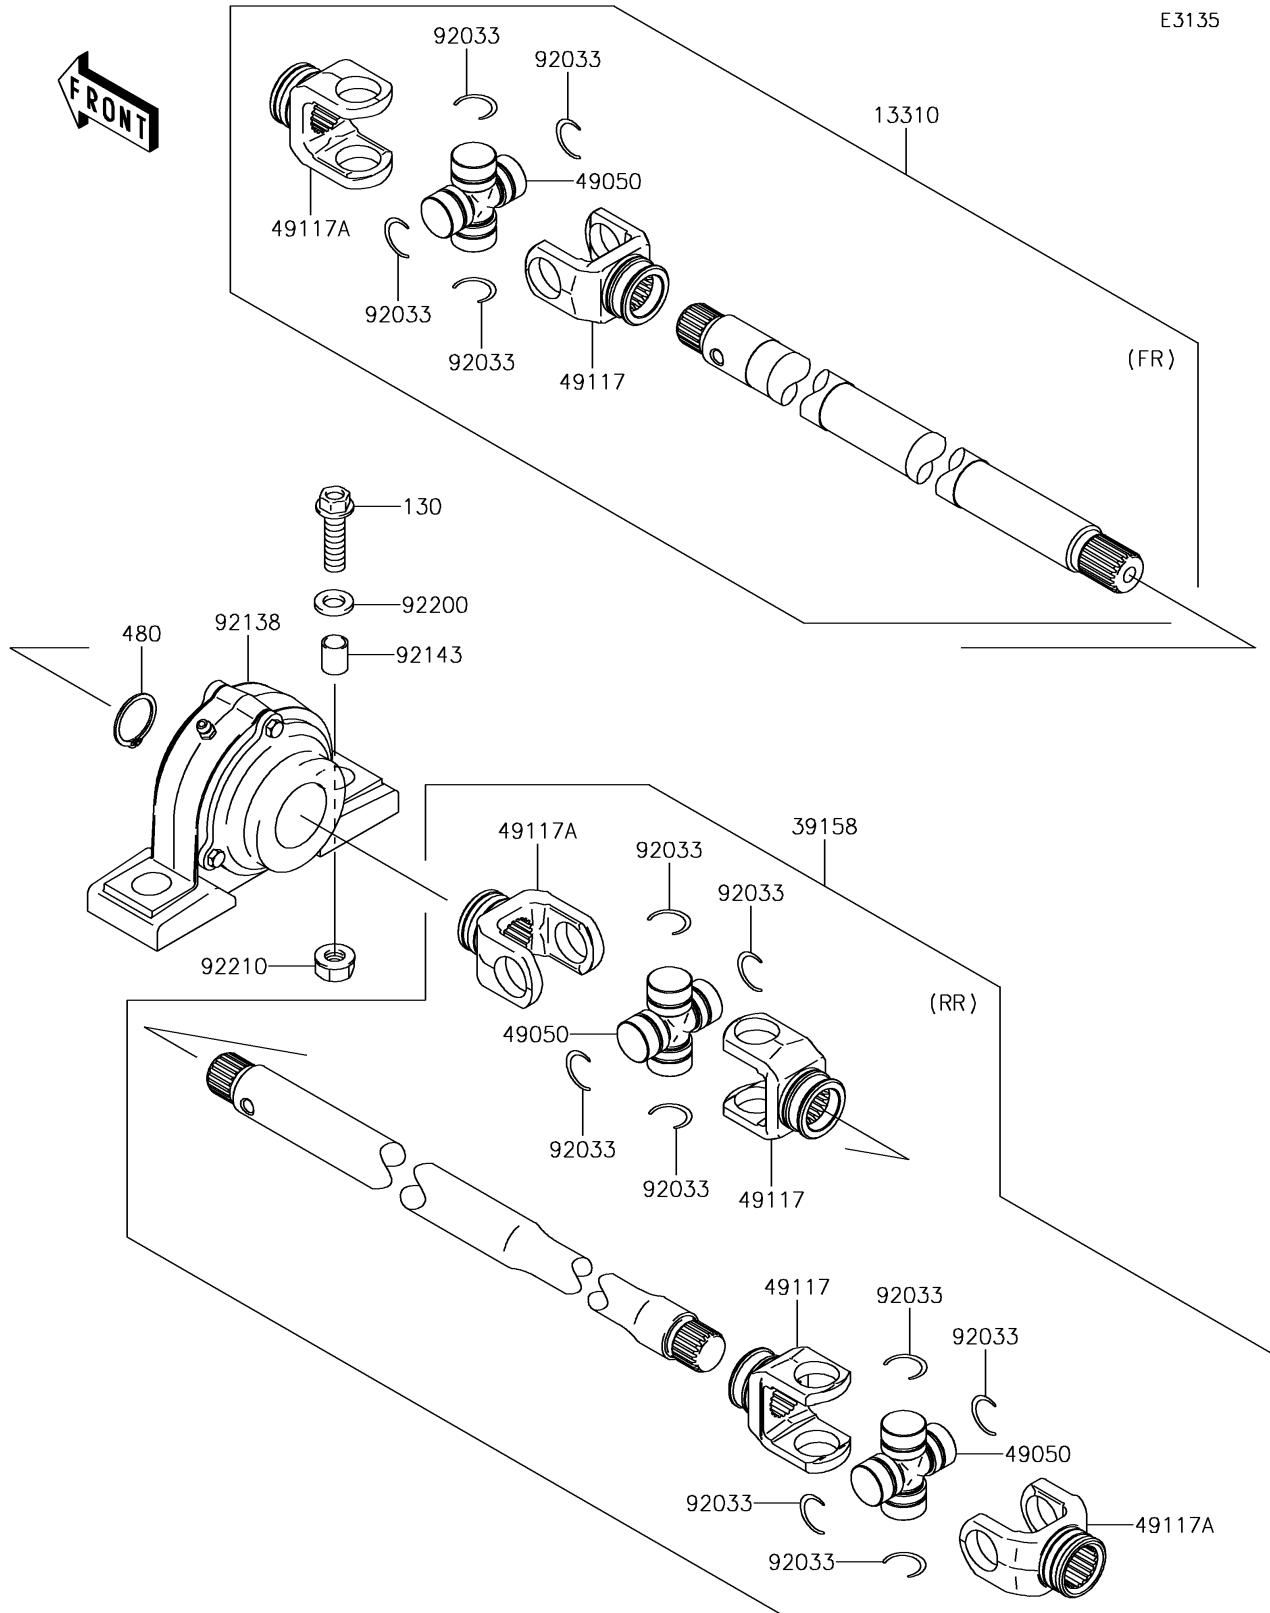

2018 MULE™ 4010 Trans4x4® FT PARTS DIAGRAM

Drive Shaft-Propeller

E3135

2018 MULE™ 4010 Trans4x4® FT PARTS LIST

Drive Shaft-Propeller

ITEM NAME	PART NUMBER	QUANTITY
BOLT-FLANGED,10X35 (Ref # 130)	130BA1035	1
SHAFT-ASSY (Ref # 13310)	13310-0572	1
SHAFT-ASSY-DRIVE,RR PROPELLER (Ref # 39158)	39158-0303	1
CIRCLIP-TYPE-C,25MM (Ref # 480)	480J2500	1
SPIDER (Ref # 49050)	49050-1075	1
YOKE,DRIVE (Ref # 49117)	49117-0598	1
YOKE,DRIVE (Ref # 49117A)	49117-0599	1
RING-SNAP (Ref # 92033)	92033-1030	1
BEARING-COMP (Ref # 92138)	92138-1052	1
COLLAR,10.3X12.7X15 (Ref # 92143)	92143-1634	1
WASHER,10.5X19X2.3 (Ref # 92200)	92200-1042	1
NUT,LOCK,10MM (Ref # 92210)	92210-1204	1