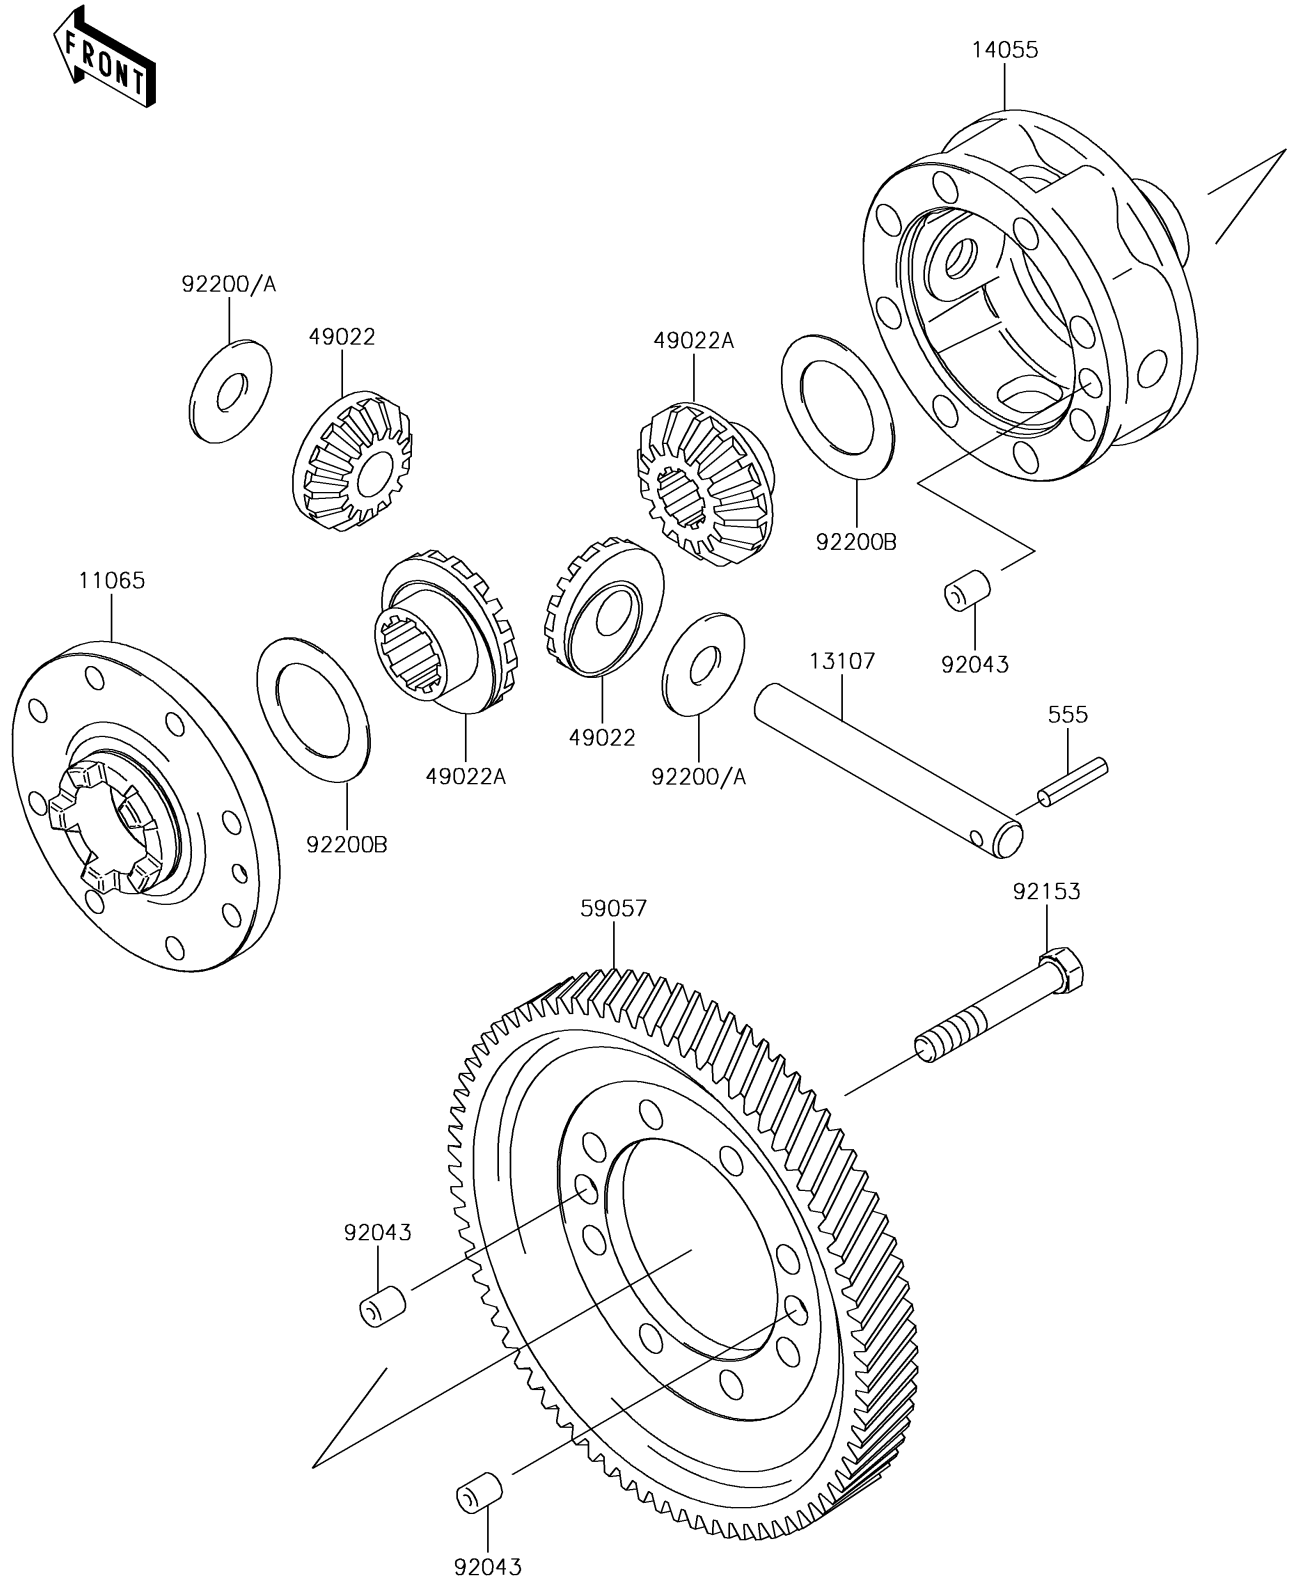

2018 MULE™ 4010 Trans4x4® FT PARTS DIAGRAM

Differential

E1451

2018 MULE™ 4010 Trans4x4® FT PARTS LIST

Differential

ITEM NAME	PART NUMBER	QUANTITY
CAP,GEAR CASE (Ref # 11065)	11065-0033	1
SHAFT (Ref # 13107)	13107-0009	1
CASE-GEAR,DIFFERENTIAL (Ref # 14055)	14055-0003	1
GEAR-BEVEL,10T (Ref # 49022)	49022-1105	1
GEAR-BEVEL,16T (Ref # 49022A)	49022-1117	1
PIN-SPRING (Ref # 555)	555A0525	1
GEAR-HELICAL,DIFFERENTIAL (Ref # 59057)	59057-0002	1
PIN,10X12 (Ref # 92043)	92043-0029	1
BOLT,10X63 (Ref # 92153)	92153-0331	1
WASHER,14.5X38X1.2 (Ref # 92200)	92200-0021	1
WASHER,14.5X38X1.0 (Ref # 92200A)	92200-1044	1
WASHER,35.5X54X1.0 (Ref # 92200B)	92200-1045	1