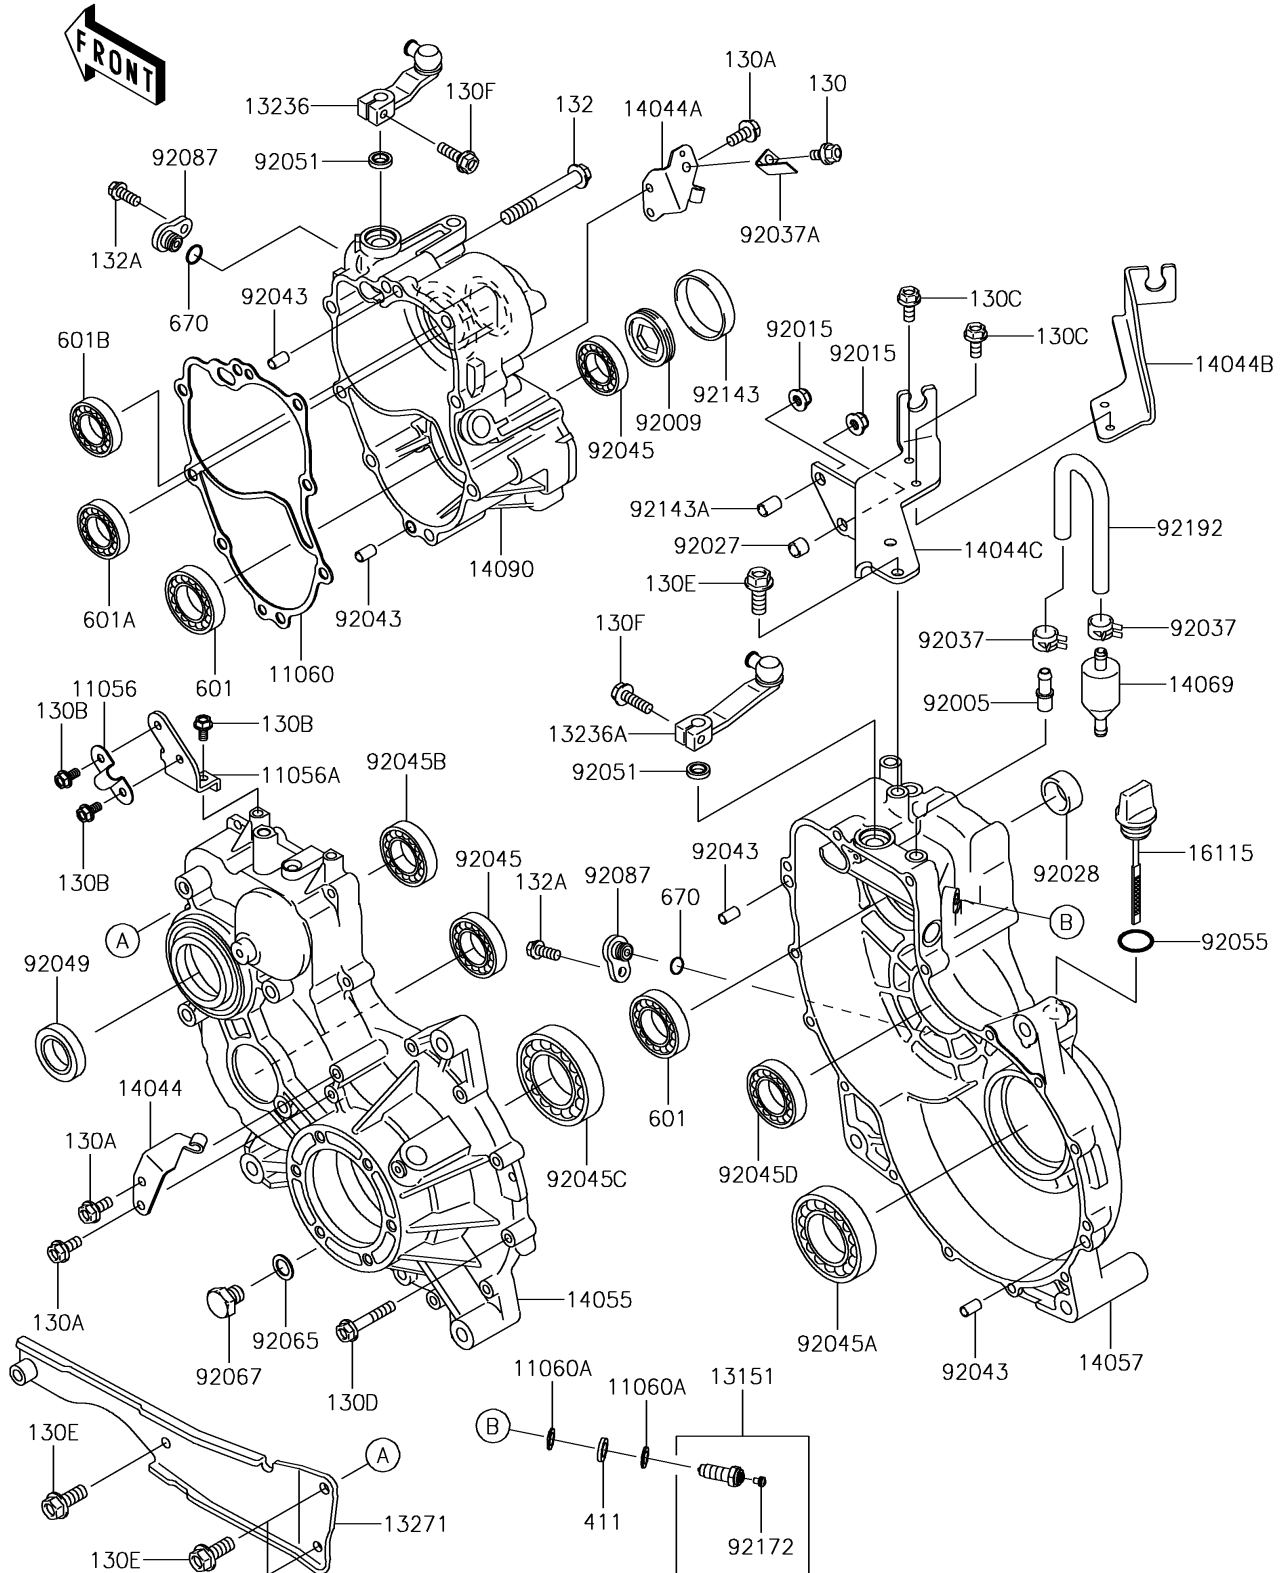

## 2018 MULE™ 4010 Trans4x4® FT PARTS LIST

Gear Box

ITEM NAME	PART NUMBER	QUANTITY
BRACKET,OIL PIPE (Ref # 11056)	11056-4139	1
BRACKET,OIL PIPE (Ref # 11056A)	11056-4140	1
GASKET,GEAR CASE COVER (Ref # 11060)	11060-1310	1
GASKET (Ref # 11060A)	11060-1966	1
SWITCH-COMP (Ref # 13151)	13151-1093	1
LEVER-COMP (Ref # 13236)	13236-1363	1
LEVER-COMP (Ref # 13236A)	13236-1372	1
PLATE (Ref # 13271)	13271-1604	1
HOLDER-CABLE (Ref # 14044)	14044-0003	1
HOLDER-CABLE (Ref # 14044A)	14044-0004	1
HOLDER-CABLE,HI/LOW (Ref # 14044B)	14044-1075	1
HOLDER-CABLE (Ref # 14044C)	14044-1098	1
CASE-GEAR,LH (Ref # 14055)	14055-0035	1
CASE-COMP-GEAR,RH (Ref # 14057)	14057-0011	1
BREATHER (Ref # 14069)	14069-1051	1
COVER,GEAR CASE,HI/LOW (Ref # 14090)	14090-1238	1
CAP-OIL FILLER (Ref # 16115)	16115-1060	1
FITTING,BREATHER (Ref # 92005)	92005-1127	1
SCREW,55MM (Ref # 92009)	92009-1290	1
NUT,8MM (Ref # 92015)	92015-1432	1
COLLAR,8.8X12X9 (Ref # 92027)	92027-1568	1
BUSHING,23X30X13 (Ref # 92028)	92028-132	1
CLAMP,TUBE (Ref # 92037)	92037-1505	1
CLAMP (Ref # 92037A)	92037-1680	1
PIN,6.2X8X14 (Ref # 92043)	92043-1263	1
BEARING-BALL,TMB304CCM (Ref # 92045)	92045-1142	1
BEARING-BALL,6010CM (Ref # 92045A)	92045-1162	1
BEARING-BALL,62/28 (Ref # 92045B)	92045-1207	1
BEARING-BALL,6210CM (Ref # 92045C)	92045-1213	1