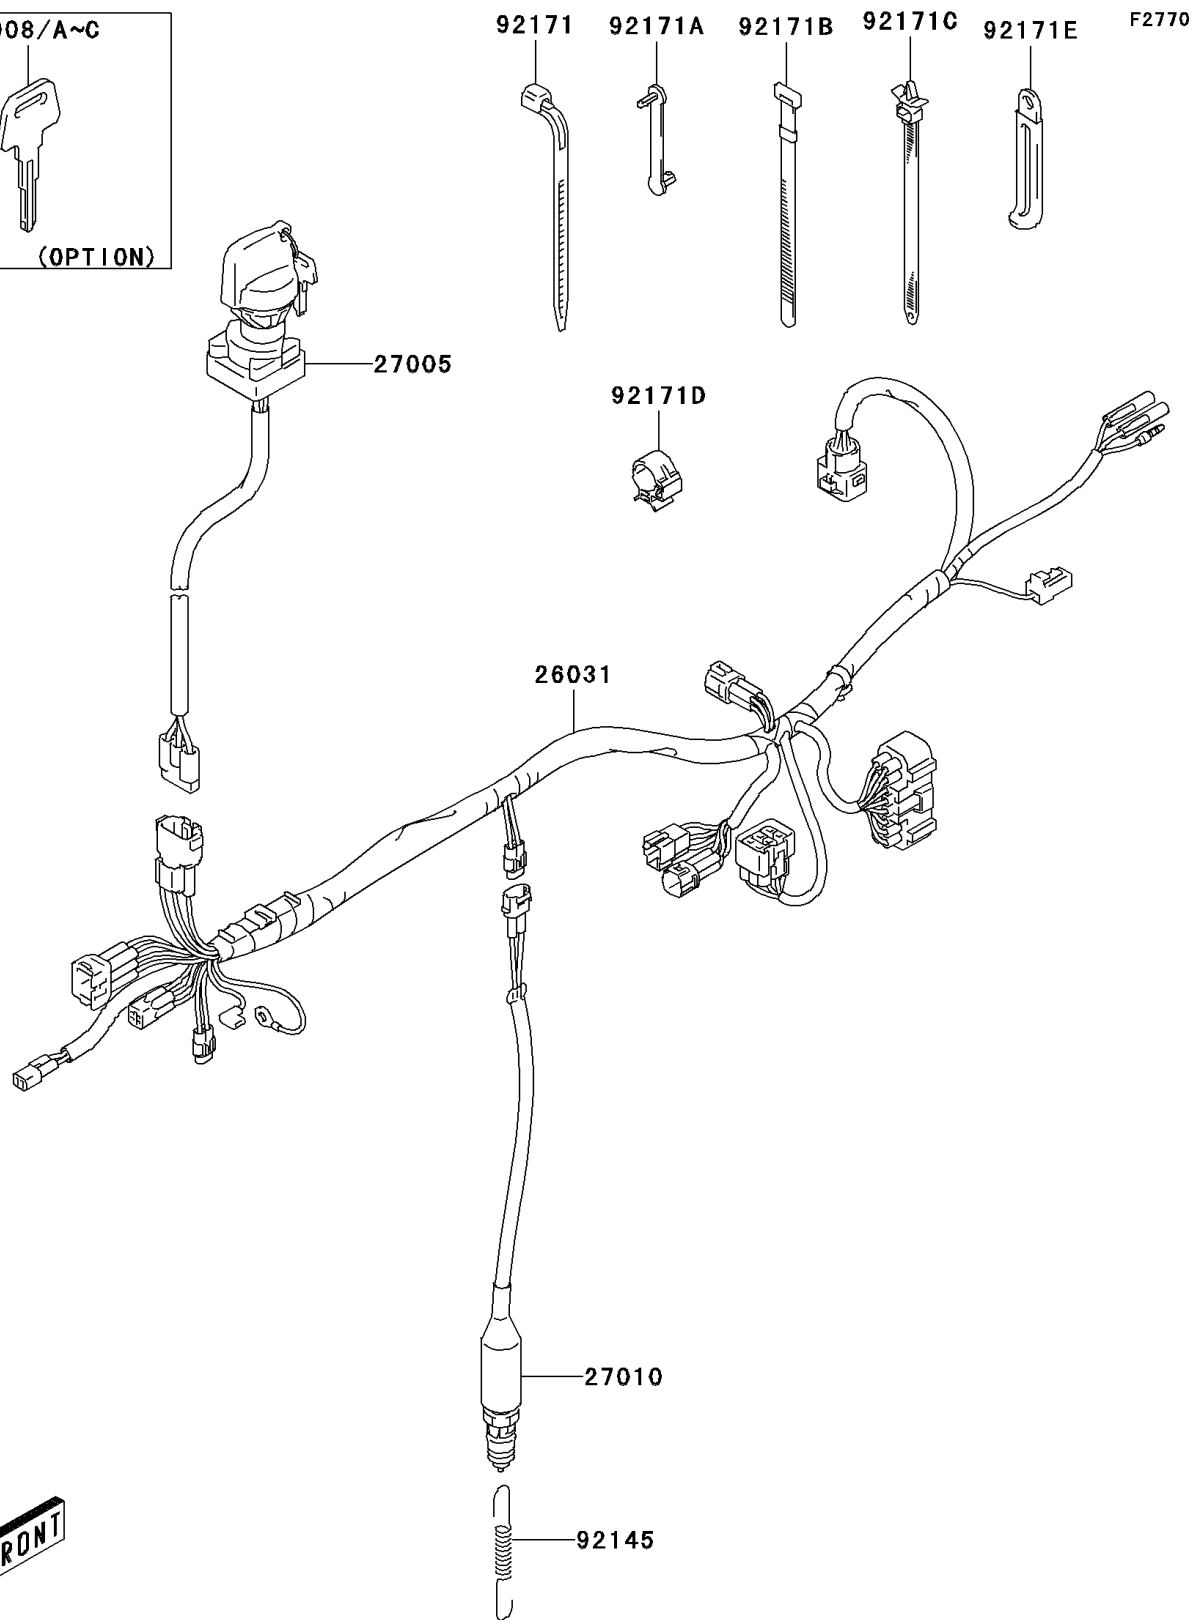

2003 KFX®400 PARTS DIAGRAM

Ignition Switch(A1)

2003 KFX®400 PARTS LIST

Ignition Switch(A1)

ITEM NAME	PART NUMBER	QUANTITY
HARNESS (Ref # 26031)	26031-S003	1
SWITCH-ASSY-IGNITION (Ref # 27005)	27005-S005	1
KEY-LOCK,BLANK,(TYPE:C) (Ref # 27008)	27008-S002	1
KEY-LOCK,BLANK,(TYPE:D) (Ref # 27008A)	27008-S003	1
KEY-LOCK,BLANK(TYPE:E) (Ref # 27008B)	27008-S006	1
KEY-LOCK,BLANK(TYPE:F) (Ref # 27008C)	27008-S007	1
SWITCH,STOP LAMP (Ref # 27010)	27010-S026	1
SPRING,STOP LAMP SWITCH (Ref # 92145)	92145-S150	1
CLAMP,L=125 (Ref # 92171)	92171-S014	1
CLAMP,L=33 (Ref # 92171A)	92171-S034	1
CLAMP,L=120 (Ref # 92171B)	92171-S035	1
CLAMP,L=90 (Ref # 92171C)	92171-S051	1
CLAMP,WIRING HARNESS (Ref # 92171D)	92171-S095	1
CLAMP,L=135 (Ref # 92171E)	92171-S096	1