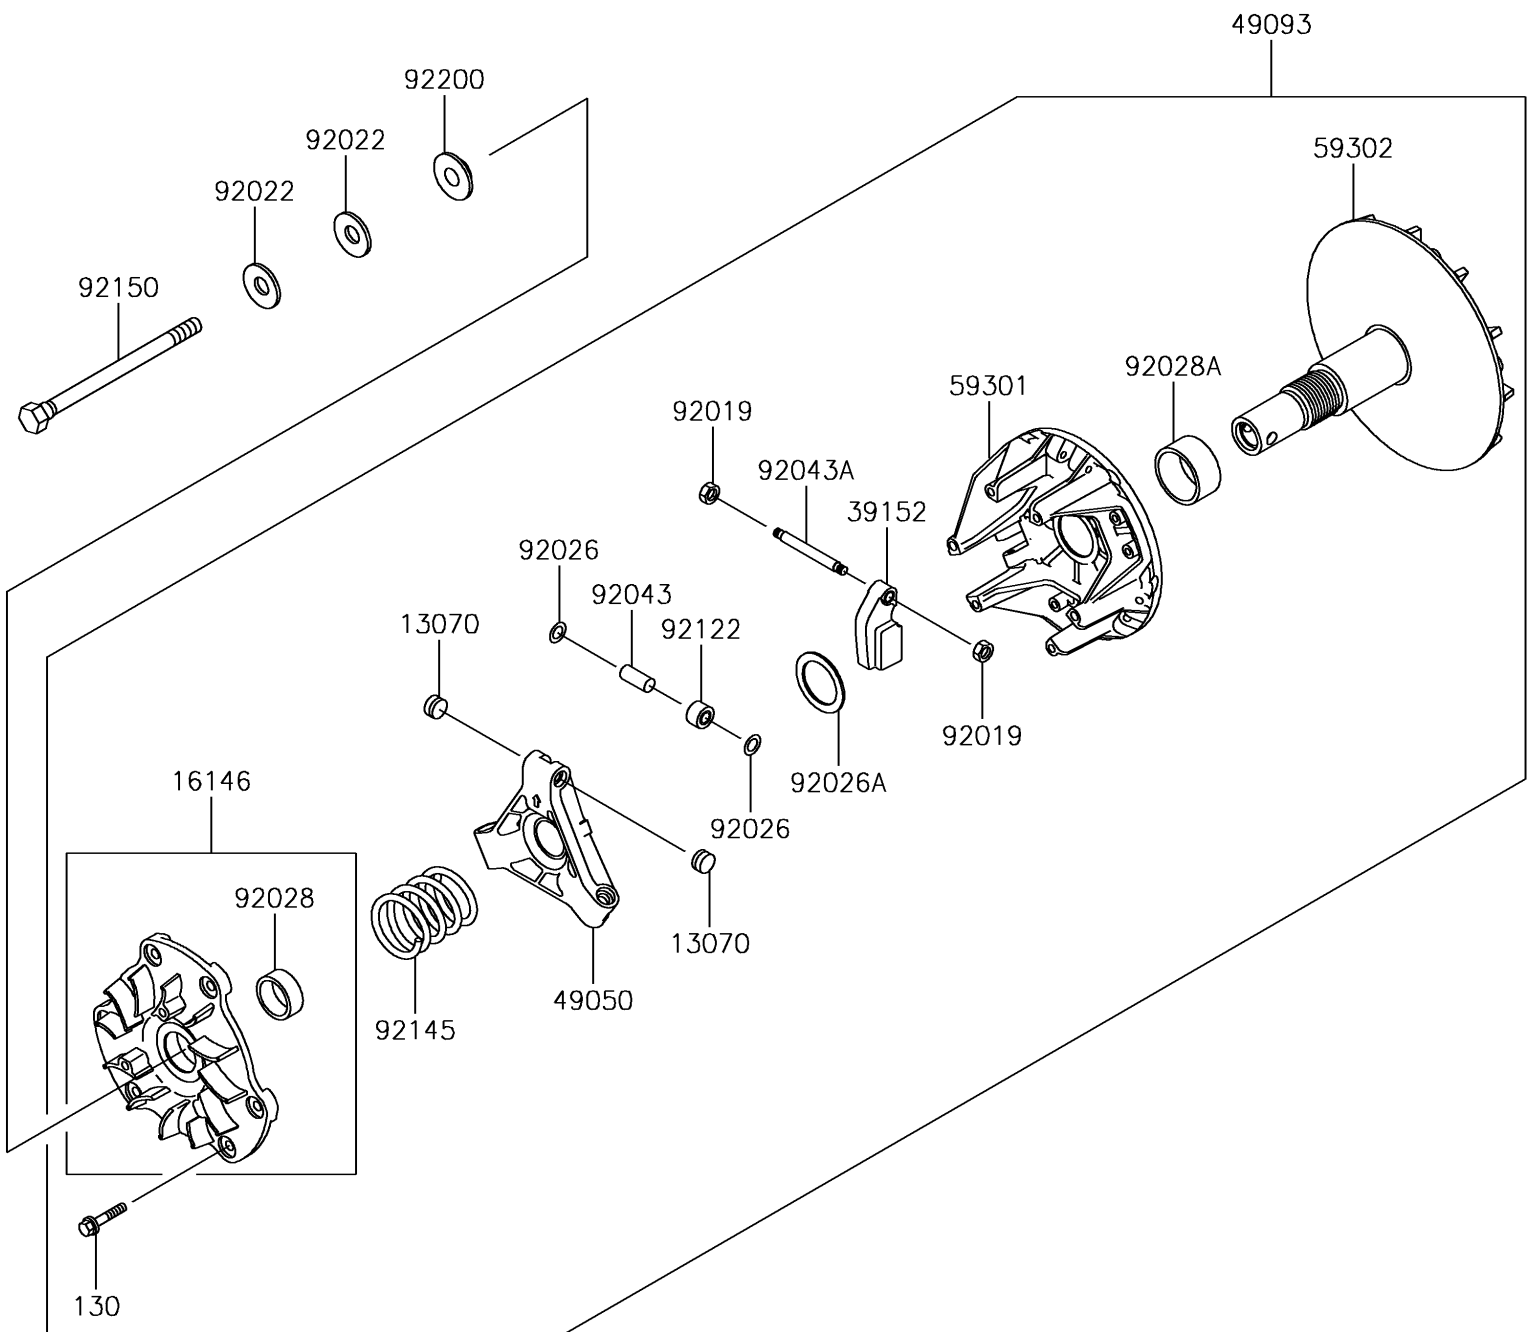

2018 MULE™ 4010 Trans4x4® FT PARTS DIAGRAM

Drive Converter

E1391

2018 MULE™ 4010 Trans4x4® FT PARTS LIST

Drive Converter

ITEM NAME	PART NUMBER	QUANTITY
BOLT-FLANGED,6X30 (Ref # 130)	130CA0630	1
GUIDE (Ref # 13070)	13070-1330	1
COVER-ASSY (Ref # 16146)	16146-1219	1
WEIGHT-RAMP (Ref # 39152)	39152-1078	1
SPIDER (Ref # 49050)	49050-0018	1
CONVERTER-ASSY-DRIVE (Ref # 49093)	49093-0025	1
SHEAVE-MOVABLE (Ref # 59301)	59301-0016	1
SHEAVE-COMP (Ref # 59302)	59302-1085	1
NUT,LOCK,6MM (Ref # 92019)	92019-008	1
WASHER,SPECIAL CONICAL (Ref # 92022)	92022-1901	1
SPACER (Ref # 92026)	92026-1512	1
SPACER,32.3X44.3X3.6 (Ref # 92026A)	92026-1591	1
BUSHING (Ref # 92028)	92028-1861	1
BUSHING (Ref # 92028A)	92028-1864	1
PIN (Ref # 92043)	92043-1572	1
PIN (Ref # 92043A)	92043-1573	1
ROLLER (Ref # 92122)	92122-1204	1
SPRING,YELLOW PAINT (Ref # 92145)	92145-0639	1
BOLT,12X163.5 (Ref # 92150)	92150-1008	1
WASHER (Ref # 92200)	92200-1401	1