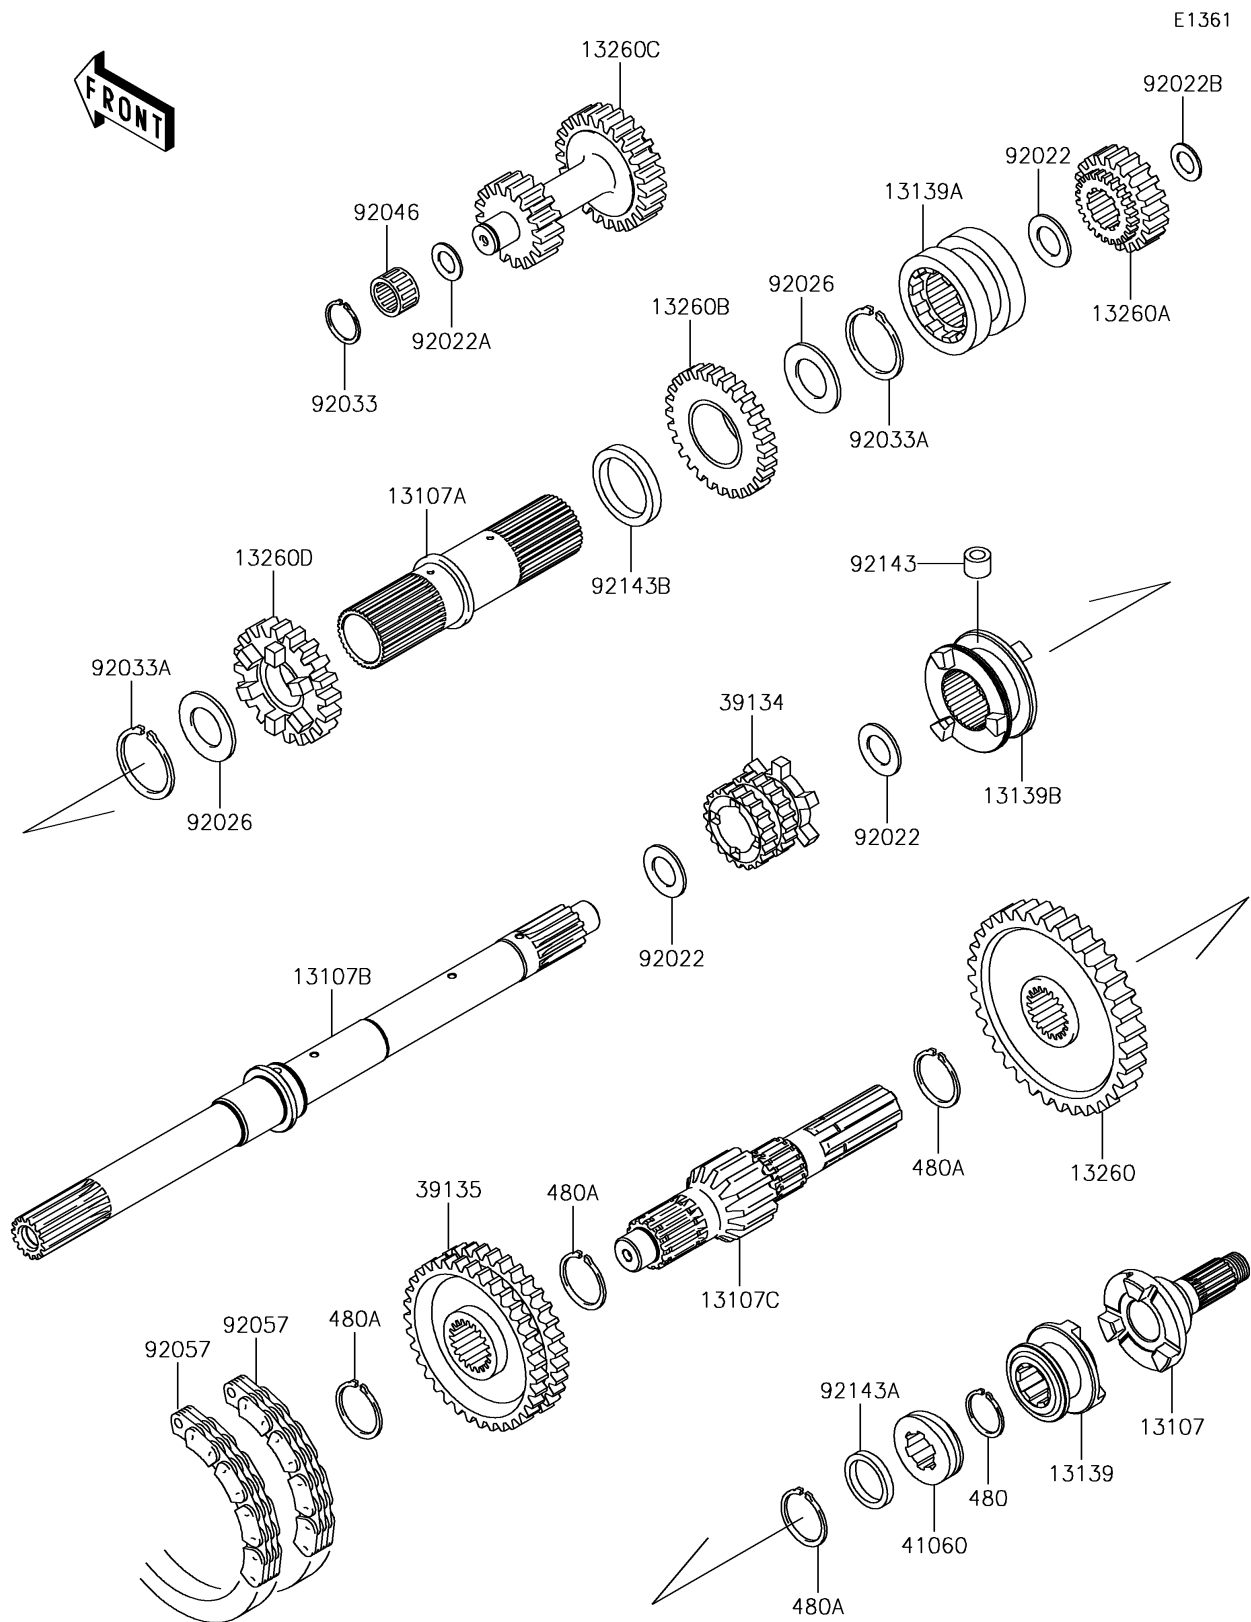

## 2018 MULE™ 4010 Trans4x4® FT PARTS DIAGRAM

Transmission

## 2018 MULE™ 4010 Trans4x4® FT PARTS LIST

Transmission

ITEM NAME	PART NUMBER	QUANTITY
SHAFT,2WD/4WD (Ref # 13107)	13107-0106	1
SHAFT,INPUT OUTER (Ref # 13107A)	13107-1309	1
SHAFT,INPUT (Ref # 13107B)	13107-1470	1
SHAFT,OUTPUT,14T (Ref # 13107C)	13107-1517	1
SHIFTER,2WD/4WD (Ref # 13139)	13139-0010	1
SHIFTER,SPEED,HI/LOW (Ref # 13139A)	13139-1069	1
SHIFTER,FR/RR (Ref # 13139B)	13139-1072	1
GEAR,OUTPUT REVERSE,51T (Ref # 13260)	13260-1288	1
GEAR,INPUT REDUCTION,20T (Ref # 13260A)	13260-1289	1
GEAR,INPUT REDUCTION,28T (Ref # 13260B)	13260-1290	1
GEAR,REDUCTION,17T&25T (Ref # 13260C)	13260-1291	1
GEAR,INPUT 28T (Ref # 13260D)	13260-1462	1
SPROCKET-DRIVE,20T (Ref # 39134)	39134-1055	1
SPROCKET-DRIVEN,41T (Ref # 39135)	39135-1055	1
GEAR-METER SCREW (Ref # 41060)	41060-1147	1
CIRCLIP-TYPE-C,25MM (Ref # 480)	480J2500	1
CIRCLIP-TYPE-C,30MM (Ref # 480A)	480J3000	1
WASHER,25.3X33X1 (Ref # 92022)	92022-1109	1
WASHER,17.3X28X1 (Ref # 92022A)	92022-255	1
WASHER,17.3X30X1.4 (Ref # 92022B)	92022-270	1
SPACER,35.3X44X0.5 (Ref # 92026)	92026-1375	1
RING-SNAP (Ref # 92033)	92033-032	1
RING-SNAP (Ref # 92033A)	92033-1269	1
BEARING-NEEDLE,K17X23X13.8 (Ref # 92046)	92046-1184	1
CHAIN,REVERSE,81RH2520,54L (Ref # 92057)	92057-1364	1
COLLAR,8X14X10.5 (Ref # 92143)	92143-1497	1
COLLAR,25X32X4.5 (Ref # 92143A)	92143-1597	1
COLLAR (Ref # 92143B)	92143-1599	1