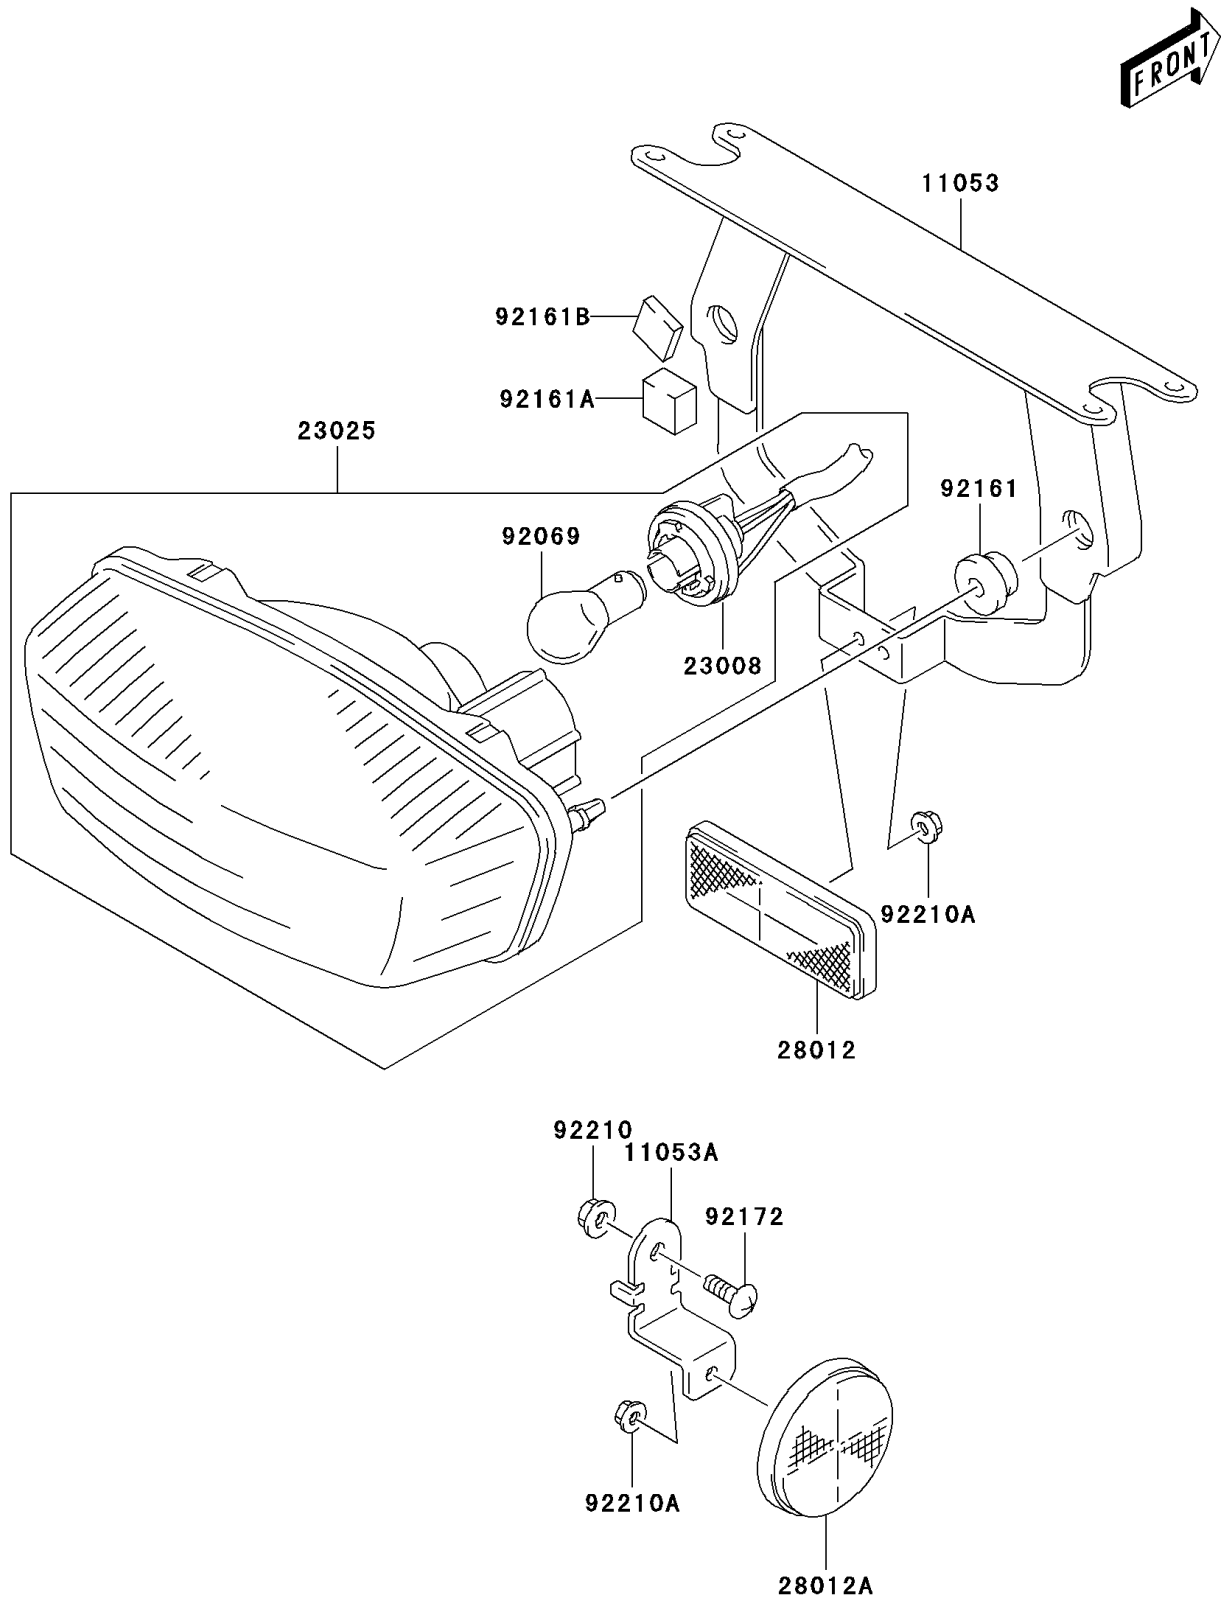

2003 KFX®400 PARTS DIAGRAM

Taillight(s)(CN)(A1)

F2720A

2003 KFX®400 PARTS LIST

Taillight(s)(CN)(A1)

ITEM NAME	PART NUMBER	QUANTITY
BRACKET (Ref # 11053)	11053-S023	1
BRACKET (Ref # 11053A)	11053-S024	1
SOCKET-ASSY (Ref # 23008)	23008-S005	1
LAMP-TAIL (Ref # 23025)	23025-S004	1
REFLECTOR-REFLEX,RR (Ref # 28012)	28012-S003	1
REFLECTOR-REFLEX,REAR SIDE (Ref # 28012A)	28012-S004	1
BULB,12V,21/5W (Ref # 92069)	92069-S004	1
DAMPER (Ref # 92161)	92161-S085	1
DAMPER,LAMP (Ref # 92161A)	92161-S095	1
DAMPER,COMB LAMP (Ref # 92161B)	92161-S108	1
SCREW (Ref # 92172)	92172-S055	1
NUT (Ref # 92210)	92210-S004	1
NUT (Ref # 92210A)	92210-S067	1