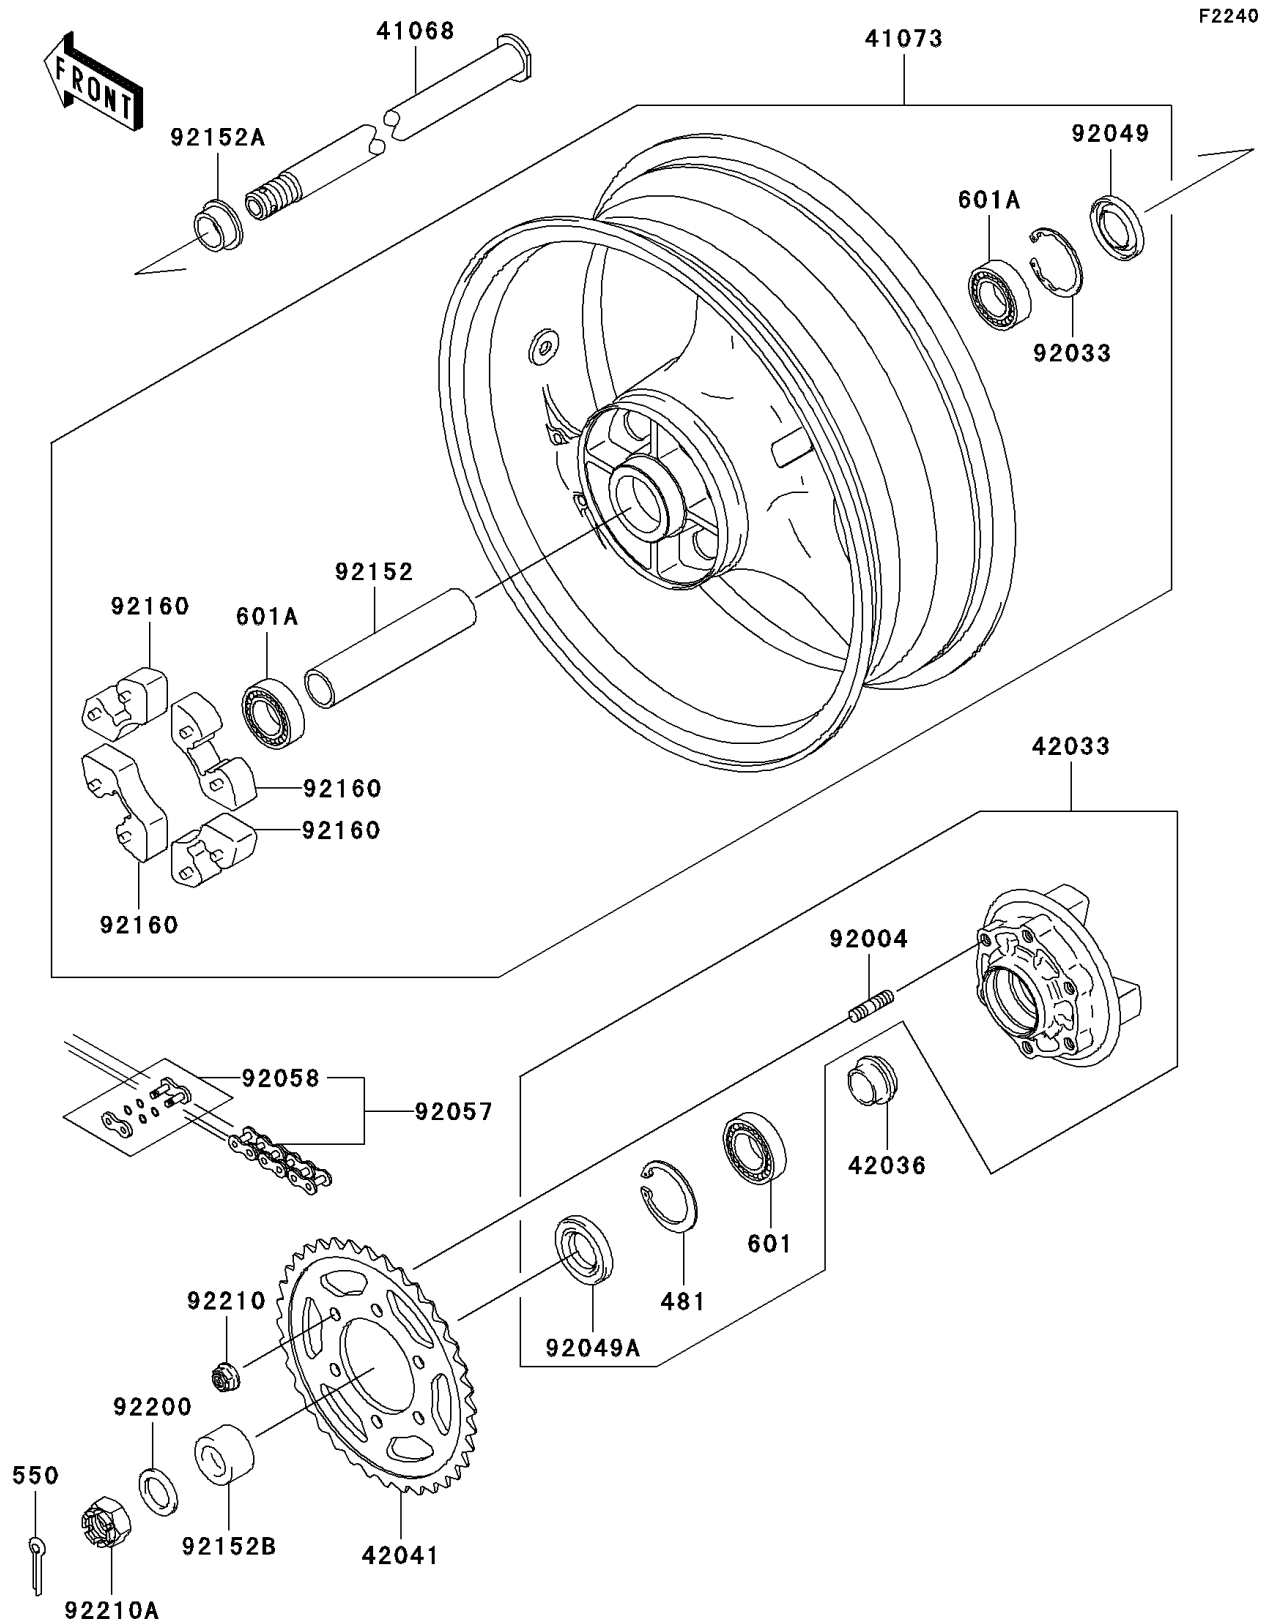

2006 ZZR®600 PARTS DIAGRAM

Rear Wheel/Chain

2006 ZZR®600 PARTS LIST

Rear Wheel/Chain

ITEM NAME	PART NUMBER	QUANTITY
CIRCLIP (Ref # 481)	481J5500	1
PIN-COTTER,4.0X40 (Ref # 550)	550D4040	1
BEARING-BALL,#6006G (Ref # 601)	601B6006G	1
BEARING-BALL (Ref # 601A)	601B6205UU	1
AXLE,RR (Ref # 41068)	41068-0005	1
WHEEL-ASSY,RR,SILVER (Ref # 41073)	41073-1688-V5	1
COUPLING-ASSY,RR HUB (Ref # 42033)	42033-1213	1
SLEEVE,RR HUB,L=22 (Ref # 42036)	42036-1279	1
SPROCKET-HUB,40T (Ref # 42041)	42041-1503	1
STUD,10X19 (Ref # 92004)	92004-0028	1
RING-SNAP,52MM (Ref # 92033)	92033-1043	1
SEAL-OIL,RR HUB (Ref # 92049)	92049-1375	1
SEAL-OIL,PJN 40 55 8 (Ref # 92049A)	92049-1376	1
CHAIN,DRIVE,EK525UVXL2X108L (Ref # 92057)	92057-0046	1
JOINT-CHAIN,DRIVE (Ref # 92058)	92058-1089	1
COLLAR,RR HUB,L=152.5 (Ref # 92152)	92152-1080	1
COLLAR,RR AXLE,RH,L=16 (Ref # 92152A)	92152-1246	1
COLLAR,RR AXLE,LH,L=23.5 (Ref # 92152B)	92152-1254	1
DAMPER,SHOCK,RR HUB (Ref # 92160)	92160-1485	1
WASHER,25.5X38X3.2 (Ref # 92200)	92200-0278	1
NUT,LOCK,FLANGED,10MM (Ref # 92210)	92210-0276	1
NUT,CASTLE,24MM (Ref # 92210A)	92210-0280	1