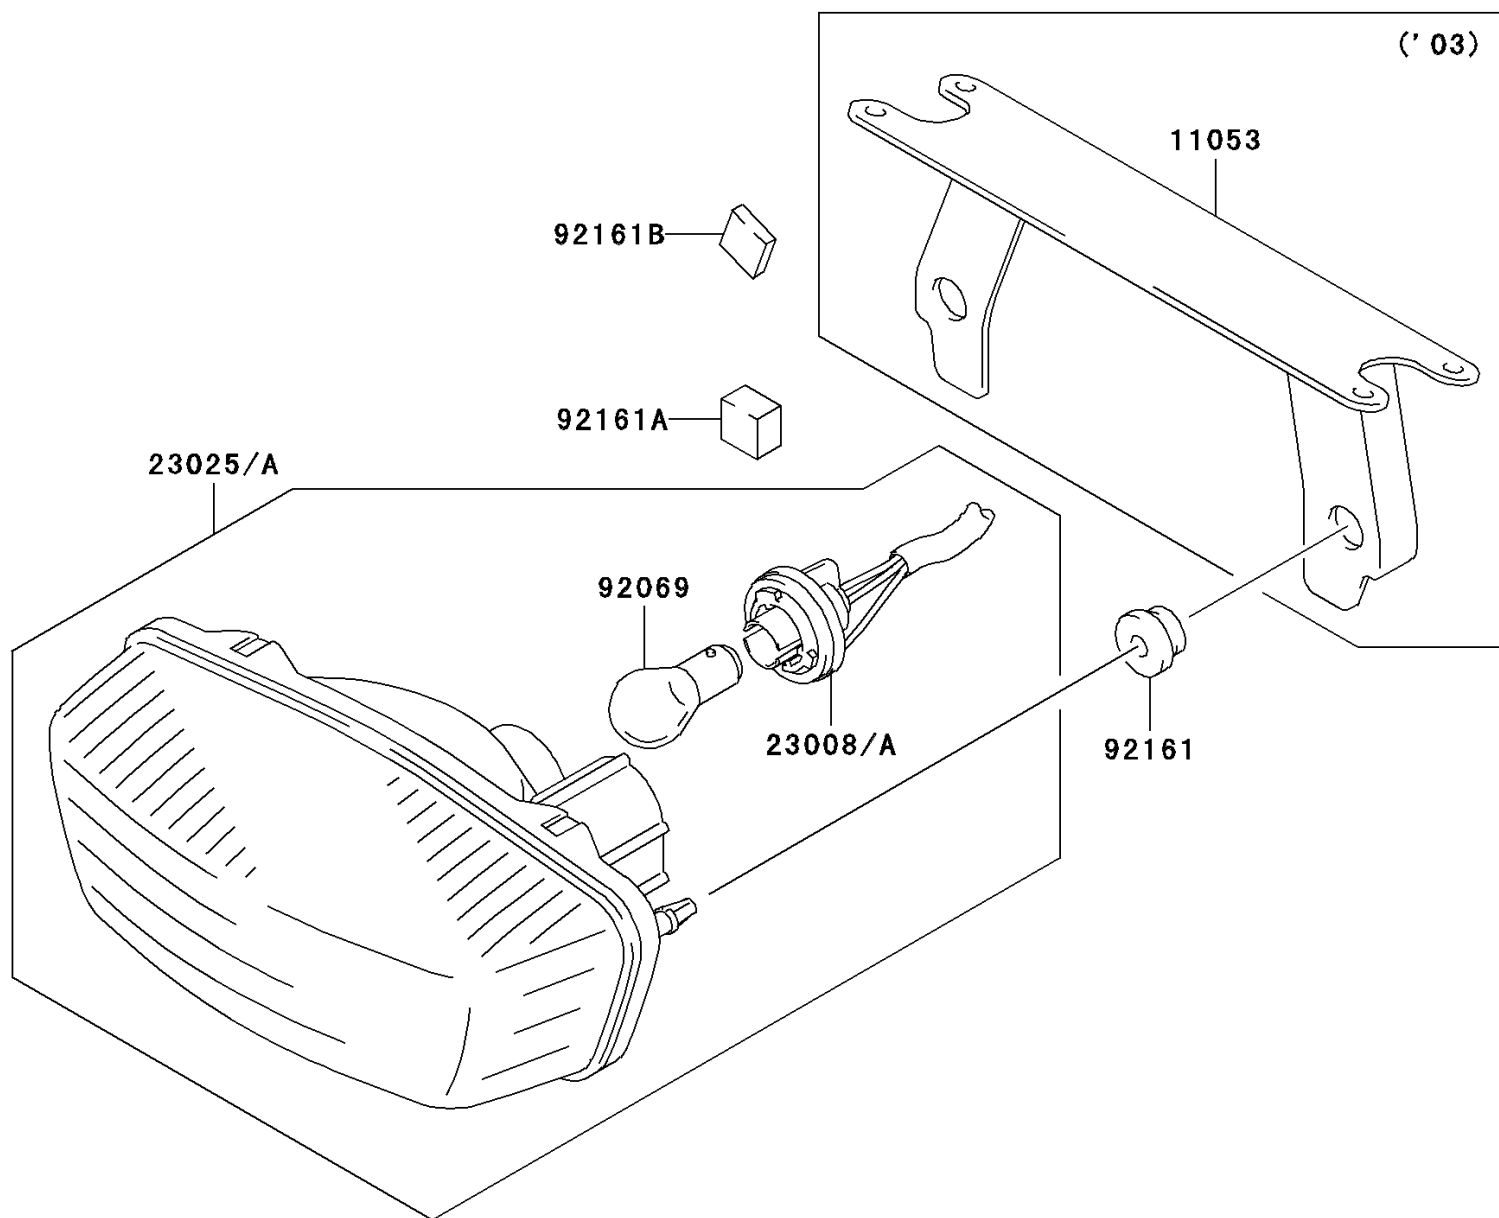

## 2003 KFX®400 PARTS DIAGRAM

Taillight(s)(CA,US)

F2720

## 2003 KFX®400 PARTS LIST

Taillight(s)(CA,US)

ITEM NAME	PART NUMBER	QUANTITY
BRACKET (Ref # 11053)	11053-S010	1
SOCKET-ASSY (Ref # 23008)	23008-S005	1
LAMP-TAIL (Ref # 23025)	23025-S004	1
BULB,12V,21/5W (Ref # 92069)	92069-S004	1
DAMPER (Ref # 92161)	92161-S085	1
DAMPER,LAMP (Ref # 92161A)	92161-S095	1
DAMPER,COMB LAMP (Ref # 92161B)	92161-S108	1