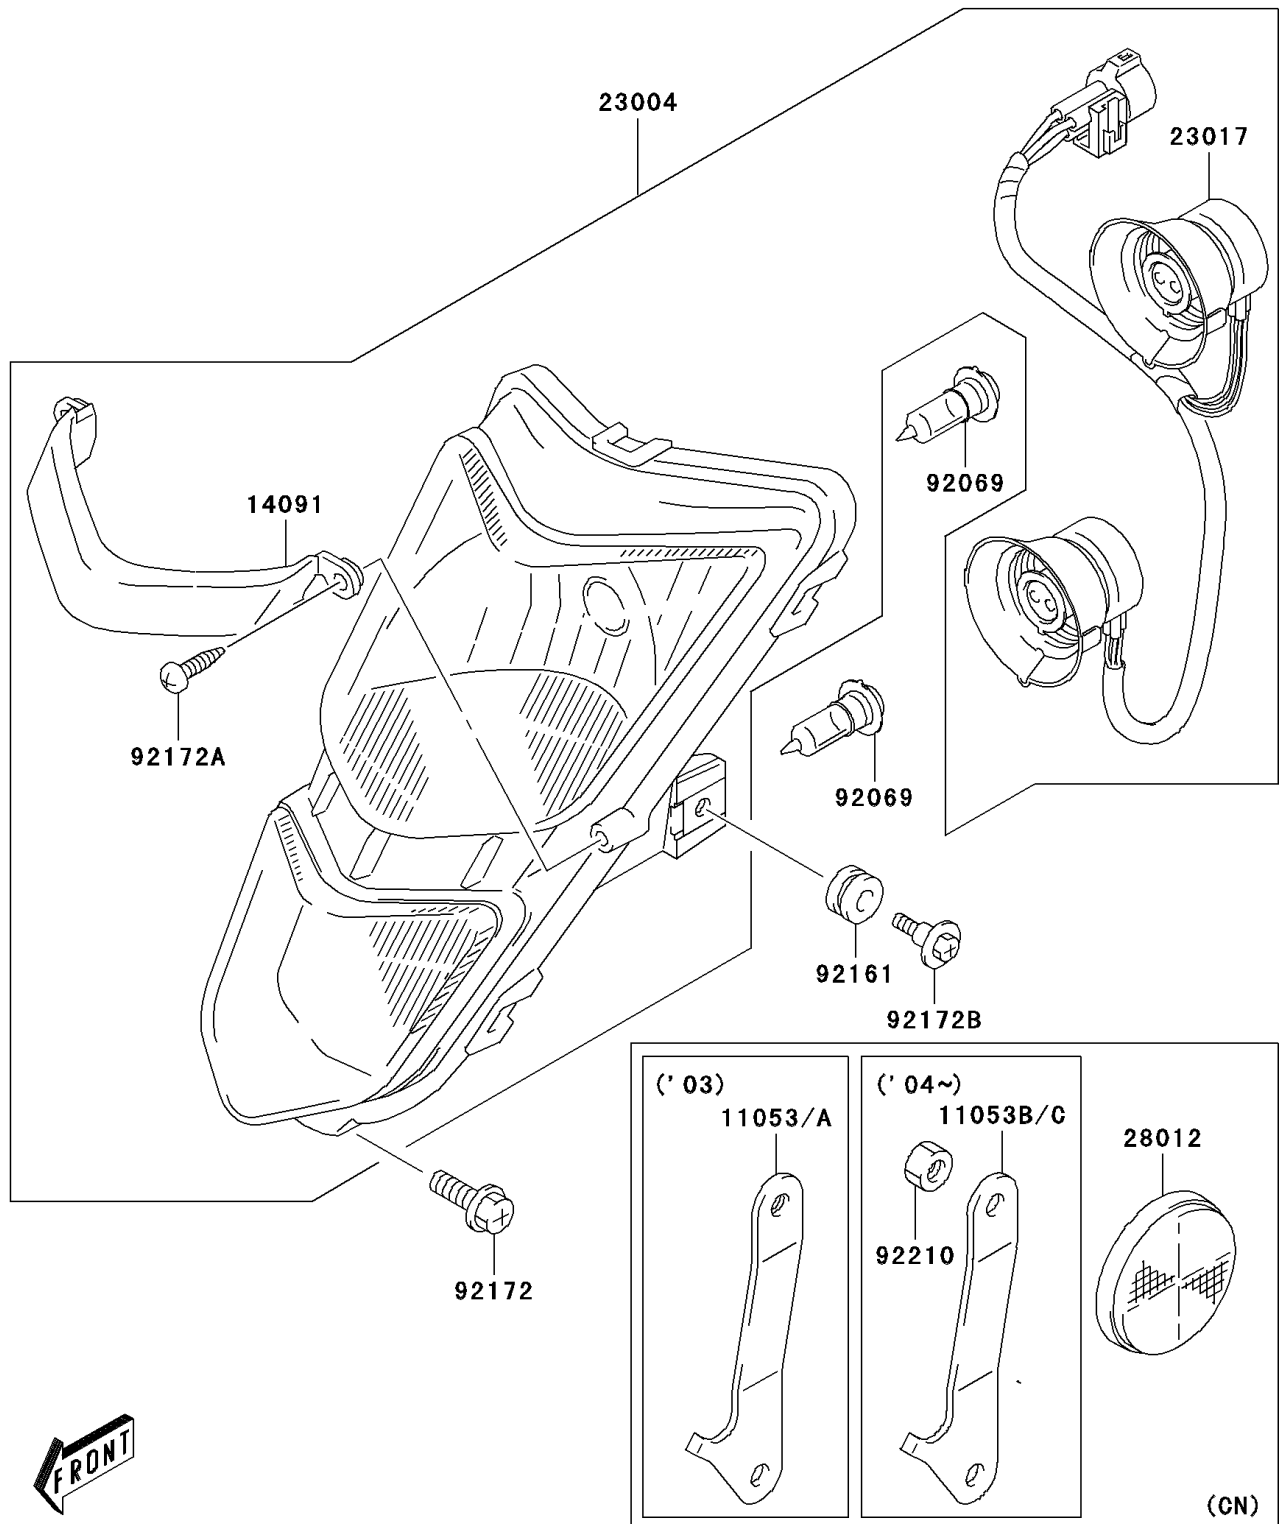

2003 KFX®400 PARTS DIAGRAM

Headlight(s)

F2710

2003 KFX®400 PARTS LIST

Headlight(s)

ITEM NAME	PART NUMBER	QUANTITY
COVER,BLACK (Ref # 14091)	14091-S083-503	1
LAMP-HEAD,BLACK (Ref # 23004)	23004-S002-503	1
SOCKET (Ref # 23017)	23017-S004	1
BULB,14V30/30W (Ref # 92069)	92069-S014	1
DAMPER (Ref # 92161)	92161-S005	1
SCREW (Ref # 92172)	92172-S021	1
SCREW (Ref # 92172A)	92172-S169	1
SCREW,HEADLAMP (Ref # 92172B)	92172-S174	1
BRACKET,RH (Ref # 11053)	11053-S021	1
BRACKET,LH (Ref # 11053A)	11053-S022	1
REFLECTOR-REFLEX,FR (Ref # 28012)	28012-S001	1