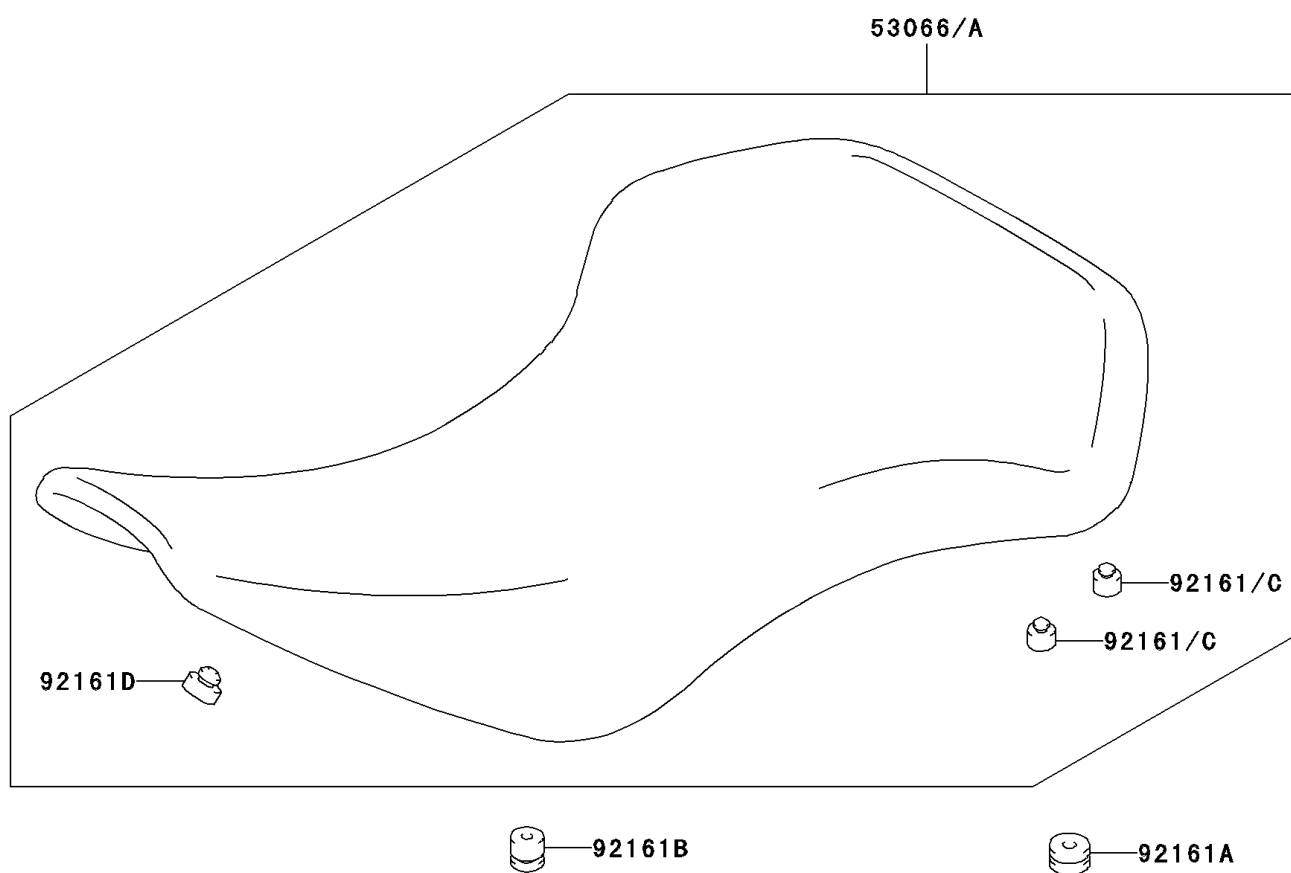

## 2003 KFX®400 PARTS DIAGRAM

Seat

F2510

## 2003 KFX®400 PARTS LIST

Seat

ITEM NAME	PART NUMBER	QUANTITY
SEAT-ASSY,BLACK (Ref # 53066)	53066-S010-560	1
DAMPER,SEAT (Ref # 92161A)	92161-S088	1
DAMPER,SEAT (Ref # 92161B)	92161-S102	1
DAMPER (Ref # 92161C)	92161-S103	1
DAMPER (Ref # 92161D)	92161-S104	1