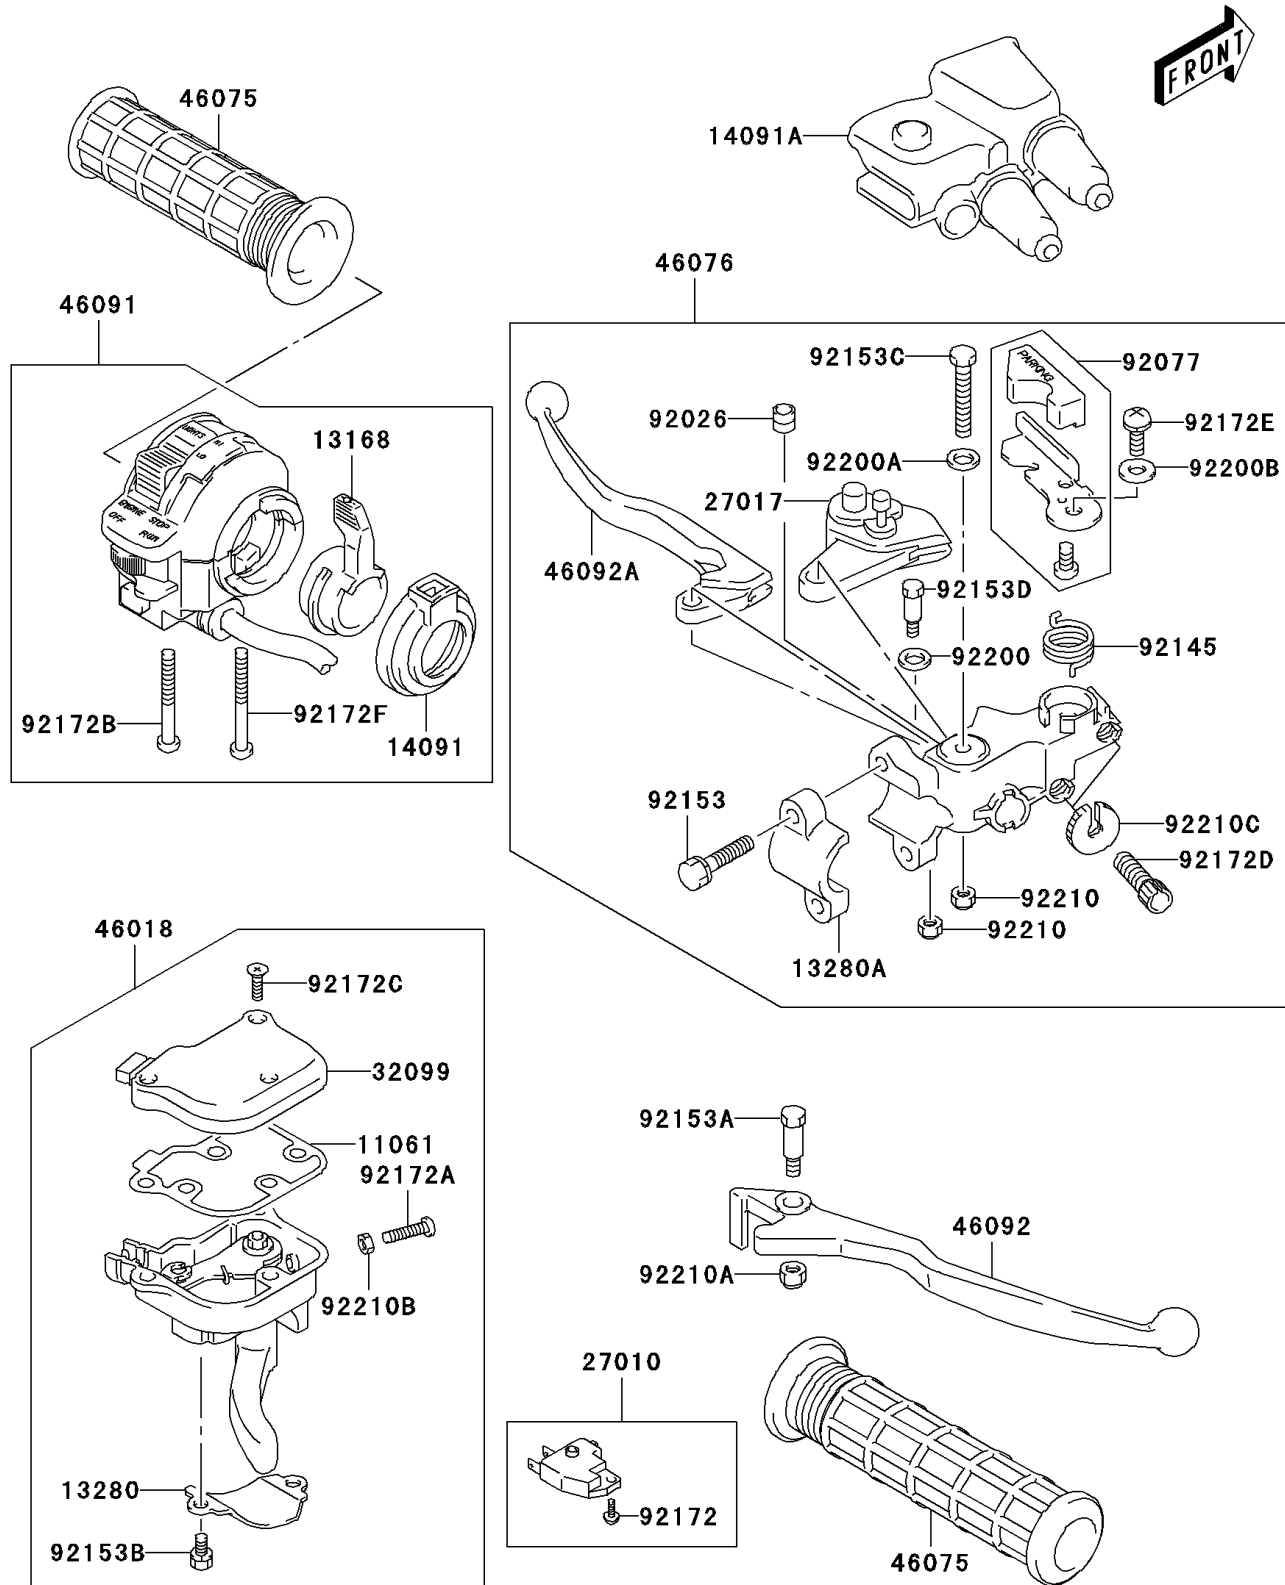

2003 KFX®400 PARTS DIAGRAM

Handle Lever(-JSAAK47B32108571)

F2316

2003 KFX®400 PARTS LIST

Handle Lever(-JSAAK47B32108571)

ITEM NAME	PART NUMBER	QUANTITY
GASKET (Ref # 11061)	11061-S077	1
LEVER,CHOKE (Ref # 13168)	13168-S005	1
HOLDER (Ref # 13280)	13280-S027	1
HOLDER (Ref # 13280A)	13280-S028	1
COVER,CHOKE (Ref # 14091)	14091-S084	1
COVER,CLUTCH LEVER (Ref # 14091A)	14091-S090	1
SWITCH,STOP (Ref # 27010)	27010-S006	1
LOCK,PARKING (Ref # 27017)	27017-S002	1
CASE (Ref # 32099)	32099-S007	1
GRIP-ASSY-THROTTLE (Ref # 46018)	46018-S002	1
GRIP,BLACK (Ref # 46075)	46075-S006-504	1
LEVER-ASSY-GRIP,CLUTCH (Ref # 46076)	46076-S007	1
HOUSING-ASSY-CONTROL (Ref # 46091)	46091-S009	1
LEVER-GRIP,FRONT BRAKE (Ref # 46092)	46092-S010	1
LEVER-GRIP (Ref # 46092A)	46092-S011	1
SPACER (Ref # 92026)	92026-S099	1
KNOB,PARKING (Ref # 92077)	92077-S006	1
SPRING,RETURN (Ref # 92145)	92145-S104	1
BOLT (Ref # 92153)	92153-S002	1
BOLT,BRAKE LEVER PIVOT (Ref # 92153A)	92153-S116	1
BOLT (Ref # 92153B)	92153-S294	1
BOLT,PARKING LOCK (Ref # 92153C)	92153-S295	1
BOLT (Ref # 92153D)	92153-S296	1
SCREW (Ref # 92172)	92172-S053	1
SCREW (Ref # 92172A)	92172-S133	1
SCREW (Ref # 92172B)	92172-S165	1
SCREW (Ref # 92172C)	92172-S176	1
SCREW,ADJUSTER (Ref # 92172D)	92172-S177	1
SCREW,PARKING PLATE (Ref # 92172E)	92172-S178	1

2003 KFX®400 PARTS LIST

Handle Lever(-JSAAK47B32108571)

ITEM NAME	PART NUMBER	QUANTITY
SCREW (Ref # 92172F)	92172-S182	1
WASHER,PIVOT (Ref # 92200)	92200-S155	1
WASHER,PARKING LOCK (Ref # 92200A)	92200-S157	1
WASHER (Ref # 92200B)	92200-S158	1
NUT (Ref # 92210)	92210-S024	1
NUT,LEVER PIVOT (Ref # 92210A)	92210-S044	1
NUT (Ref # 92210B)	92210-S065	1
NUT,ADJUSTER (Ref # 92210C)	92210-S108	1