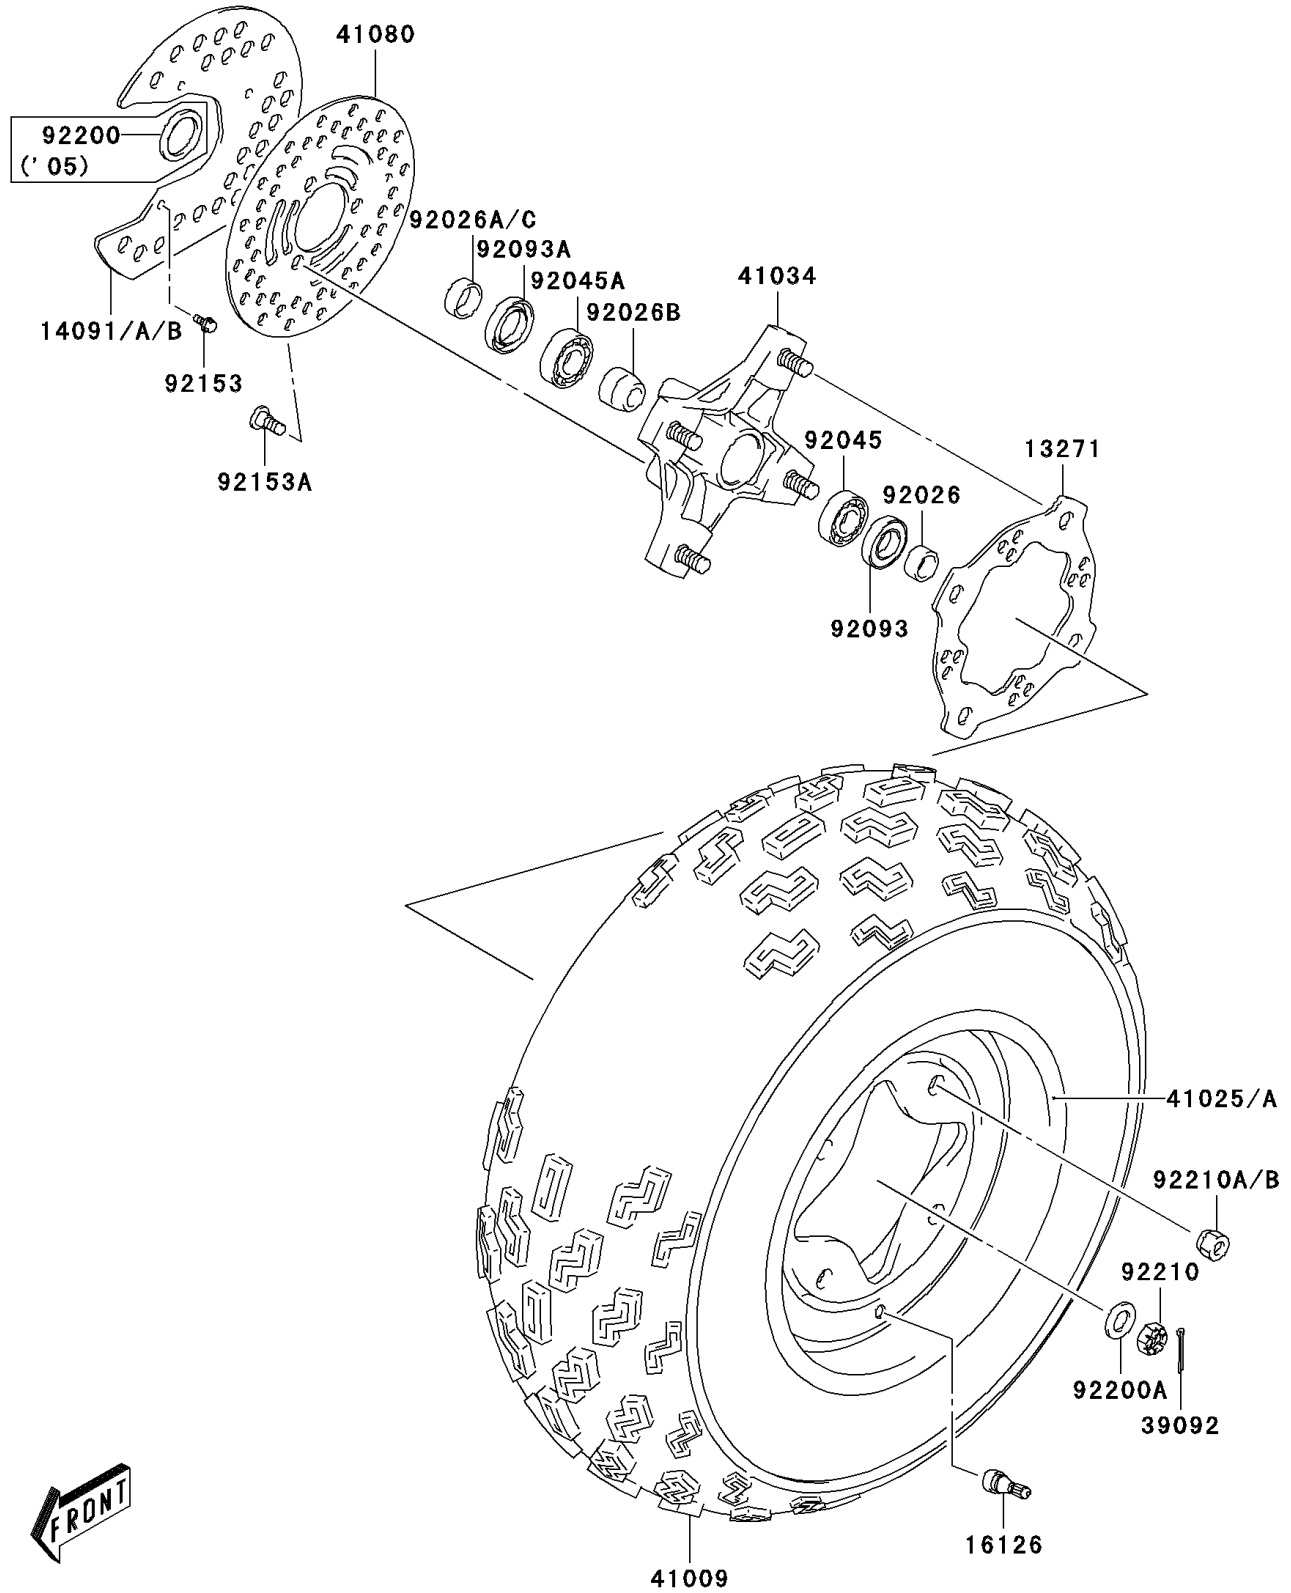

2003 KFX®400 PARTS DIAGRAM

Front Hub

F2230

2003 KFX®400 PARTS LIST

Front Hub

ITEM NAME	PART NUMBER	QUANTITY
PLATE (Ref # 13271)	13271-S053	1
COVER,FRONT DISC (Ref # 14091)	14091-S091	1
VALVE,WHEEL RIM,TR412 (Ref # 16126)	16126-S002	1
PIN-HAIR (Ref # 39092)	39092-S007	1
TIRE,FR (Ref # 41009)	41009-S012	1
RIM,FRONT WHEEL,10X5.5AT (Ref # 41025)	41025-S008	1
DRUM-ASSY,FR,F.GRAY (Ref # 41034)	41034-S005-563	1
DISC,FRONT BRAKE (Ref # 41080)	41080-S005	1
SPACER (Ref # 92026)	92026-S090	1
SPACER (Ref # 92026A)	92026-S091	1
SPACER (Ref # 92026B)	92026-S097	1
BEARING-BALL,FRONT HUB (Ref # 92045)	92045-S036	1
BEARING-BALL,FRONT HUB (Ref # 92045A)	92045-S048	1
SEAL (Ref # 92093)	92093-S033	1
SEAL (Ref # 92093A)	92093-S034	1
BOLT,FRONT DISC COVER (Ref # 92153)	92153-S258	1
BOLT (Ref # 92153A)	92153-S283	1
WASHER,FRONT AXLE (Ref # 92200A)	92200-S099	1
NUT,FRONT AXLE (Ref # 92210)	92210-S075	1
NUT,WHEEL (Ref # 92210A)	92210-S100	1